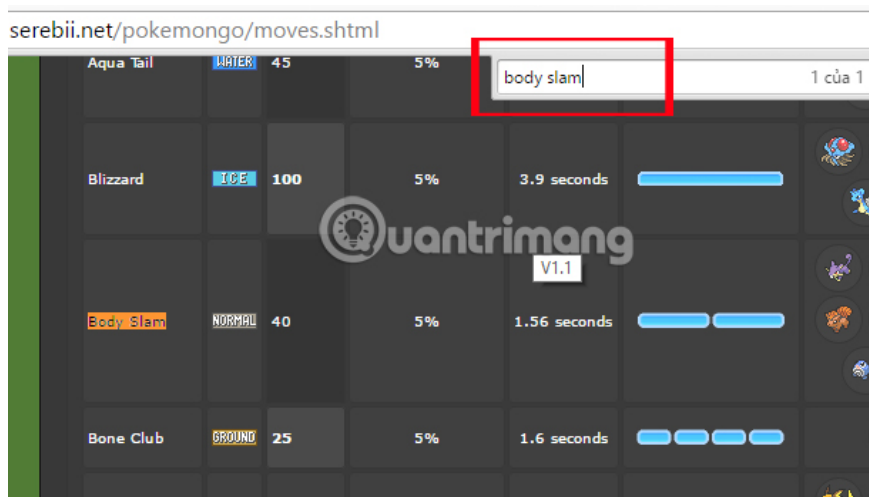

Recently, gamers on the gaming forums have quickly handed each other a summary of the skill changes of some types of Pokemon. Some types of Pokemon will be replaced to a completely new skill, some types will no longer have skills. This will greatly affect the calculation of each strategy of each coach, to choose which Pokemon should participate in protecting the gym.

For example, skills change will cause some Pokemon with high defensive stats to switch to specialized attacks. Or lose an important skill like Pokemon Gyarados's Draagon Breath skill. Below will be a summary of Pokemon changing skills.

Pokemon Old Skill New Skill
Chansey Psybeam Hyper Beam Diglett Mud Shot Mud Slap Dugtrio Mud Shot
Mud Slap Gengar Sludge Wave Sludge Bomb Golem Mud Shot Mud Slap Graveler Mud Shot Mud Slap Grimer
Acid Poison Jab Gyarados Dragon Breath No Hitmonlee Stomp Brick Break Jigglypuff Play Rough Dazzling
Gleam Koffing Acid No Mew Hurricane Blizzard
(Skip Moonblast) Lick Porygon Muk Acid Quick Attack Zen Headbutt Seel Water Gun Lick Starmie Quick
Attack Tackle Stary Quick Attack Tackle Weezing Acid No

In addition, players can look up skills of each type of Pokemon according to the following pages.

Serebii.net website will summarize all skills so that users can refer, along with related information. Press **Ctrl + F** to search for keywords that are skills.

Or you can look up Pokemon skill at pokemongo.gamepress.gg page