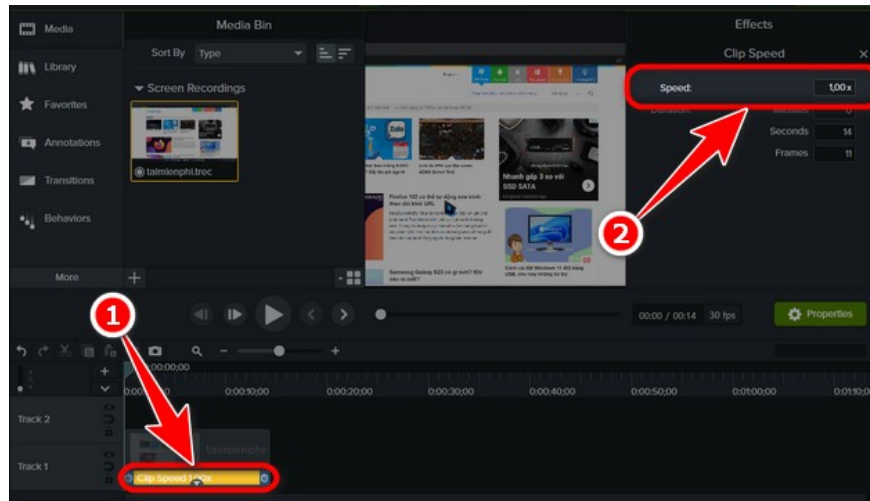

Step 6: Click on **the speed bar** at the video, then **adjust the video speed in the Clip Speed** ??dialog box on the right side of the screen.

- **Speed:** Adjust video speed here (Normal is 1.00x, Slow is under 1.00x, Fast is over 1.00x).

- **Duration:** Video time, if you increase the video speed, the time limit will decrease and vice versa.

=> **Check** the video to see if the speed is appropriate => **Export video** .

Changing the video speed will make your video more attractive and professional, or it can also make your video more difficult to watch. So please adjust the video speed on Camtasia Studio appropriately to get the best results.

You finished reading the article "**How to change video speed on Camtasia Studio, slow down or fast forward**" edited by the [TipsMake](#) team. We hope this article has provided you with many useful tech tips and tricks. You can search for similar articles on tips and guides. Thank you for reading and for following us regularly.