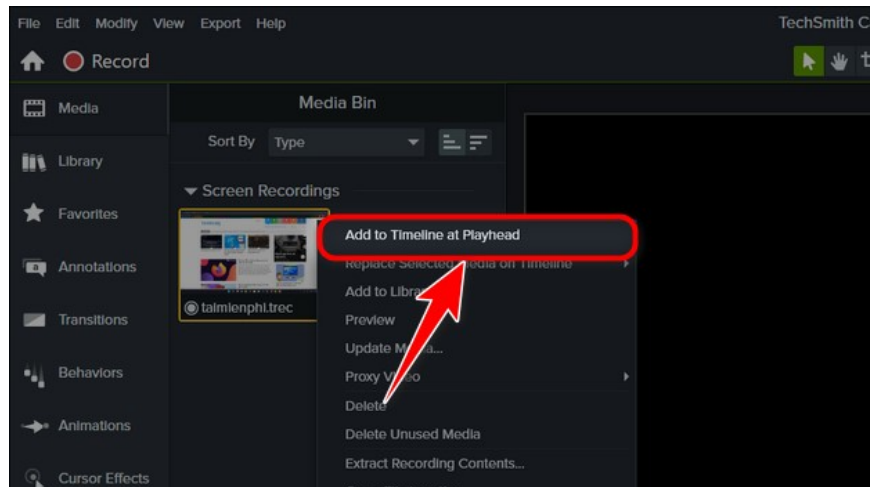

Step 4: **Right** click on the imported video, select **Add to timeline at Playhead** .