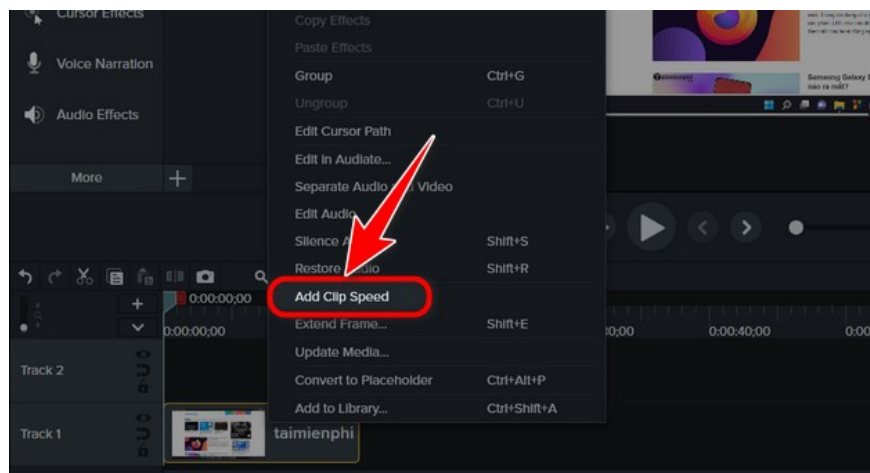

Step 5: At the **Timeline** bar , **right** -click on the video and select **Add Clip Speed** .