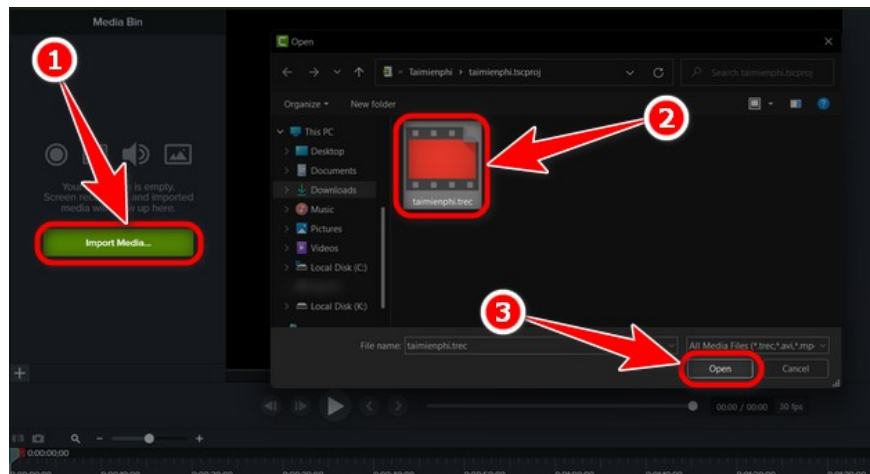

Step 3: In the **Media Bin** section , select **Import Media** . => select **the video** that needs to be adjusted in speed on Camtasia => click **Open** .