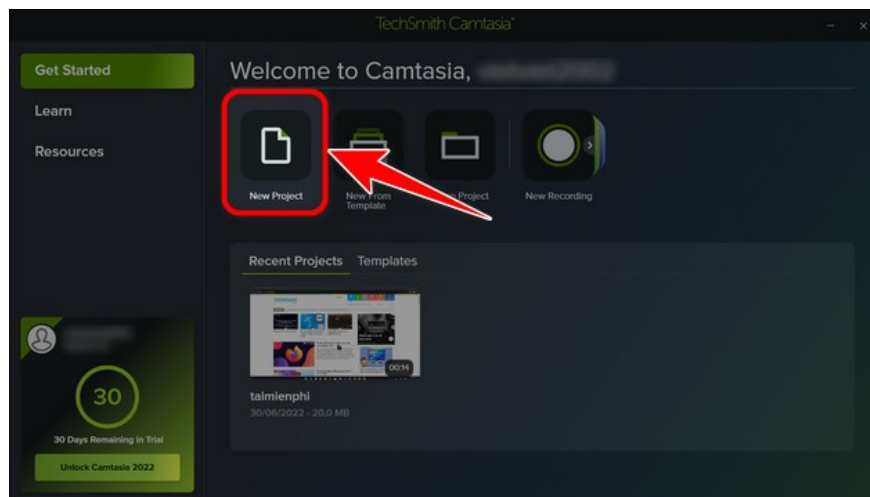

How to change video speed on Camtasia Studio, slow down or fast forward

In addition to effects, video speed is also an important factor to help your video become both professional and more attractive. With a friendly interface and easy usage, Camtasia Studio is one of the best software for video speed editing. You can change video speed on Camtasia Studio with just a few taps.

To have a quality video that attracts viewers, adjusting, fast forwarding, slowing down, and adding effects are necessary operations for a professional Editor. With Camtasia Studio you can perform similar operations, change the video speed on Camtasia Studio to make the movie more attractive.

What can you do to adjust video speed with Camtasia?

- Create fast and slow effects for each video.
- Increase the professionalism of your videos.
- Shorten video viewing time, reduce video size

Instructions for changing video speed on Camtasia Studio

Step 1: Open **Camtasia** software on your computer.

Step 2: At the starting interface, select **New Projects** .