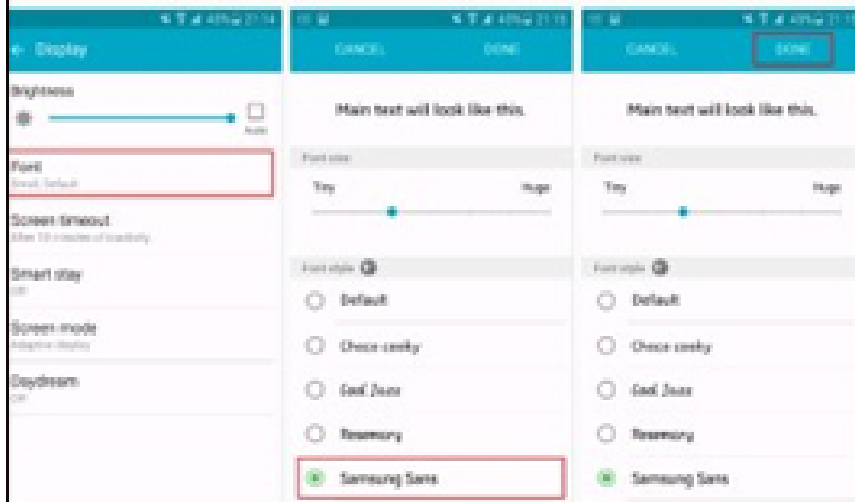

Screen timeout

After 10 minutes of inactivity.

Smart stay

Off

Samsung Sans

Samsung Electronics Co.,Ltd.

INSTALL (287.55KB)

Overview