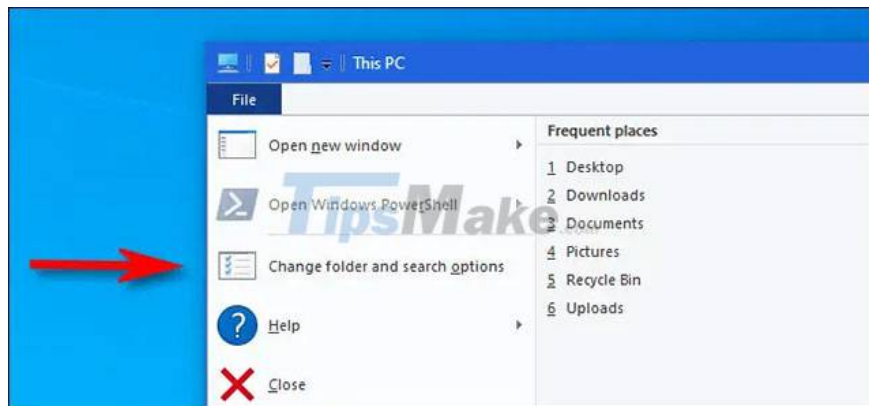

# How to change the default opening location of File Explorer on Windows 10

Normally, when you click on the File Explorer icon on the Windows 10 taskbar, the Quick Access window will immediately open. That's because this Quick Access folder is being set as the default open location when you launch File Explorer.

If you want, you can completely change the default opening location of File Explorer for quick access to an item with just one click. For example, if you want File Explorer to point to the 'This PC' window instead of 'Quick Access' by default, just do a few simple setup steps below.

First, open any File Explorer window on your Windows 10 PC. In the tools menu area in the upper left corner of the screen, click File > Change folder and search options.

In the 'Folder Options' dialog box, which appears on the screen, click the 'General' tab, then click the drop-down menu next to the 'Open File Explorer to' option.