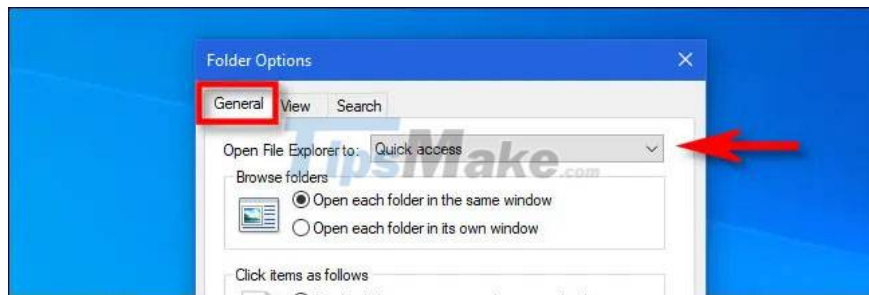

# How to change the default opening location of File Explorer on Windows 10

Normally, when you click on the File Explorer icon on the Windows 10 taskbar, the Quick Access window will immediately open. That's because this Quick Access folder is being set as the default open location when you launch File Explorer.

If you want, you can completely change the default opening location of File Explorer for quick access to an item with just one click. For example, if you want File Explorer to point to the 'This PC' window instead of 'Quick Access' by default, just do a few simple setup steps below.

First, open any File Explorer window on your Windows 10 PC. In the tools menu area in the upper left corner of the screen, click File > Change folder and search options.

In the 'Folder Options' dialog box, which appears on the screen, click the 'General' tab, then click the drop-down menu next to the 'Open File Explorer to' option.