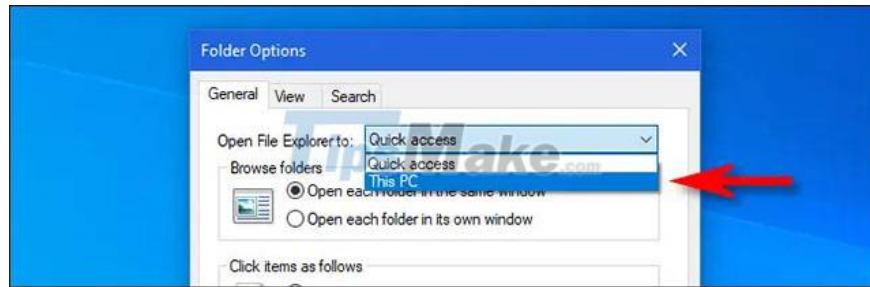

First, open any File Explorer window on your Windows 10 PC. In the tools menu area in the upper left corner of the screen, click File > Change folder and search options.

In the 'Folder Options' dialog box, which appears on the screen, click the 'General' tab, then click the drop-down menu next to the 'Open File Explorer to' option.

In the drop-down menu, you will see two options: 'Quick Access' and 'This PC'. Please click on 'This PC'.

If you don't know, 'This PC' is an alternative to 'My Computer' on Windows. This is an overview window that displays information and allows you to access the available storage drives on the system, network locations, and frequently used system folders such as the Downloads, Desktop or Documents folder. .