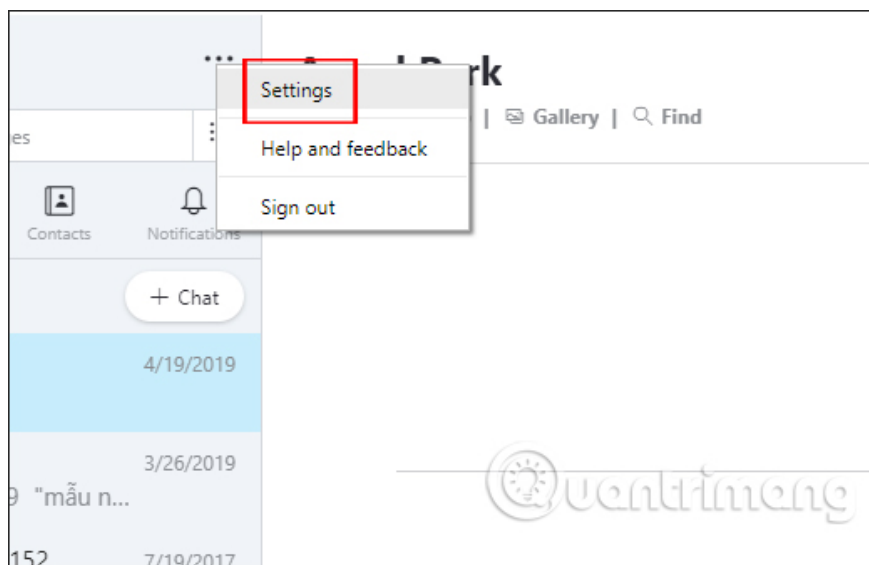

Tìm hiểu thêm

Cài đặt

Quantrimang

2. How to change the Dark Mode Skype interface on PC

Video tutorial turns on dark background on Skype PC

Currently the Skype and Skype software interfaces in the web are the same, so users do the same in the section below.

Step 1:

In the Skype account interface, we click on **the 3 dot sign icon** next to the account name and **select Settings** (Settings).

Step 2:

Display Setting interface. Here we click on **the Appearance tab** in the corner of the screen.