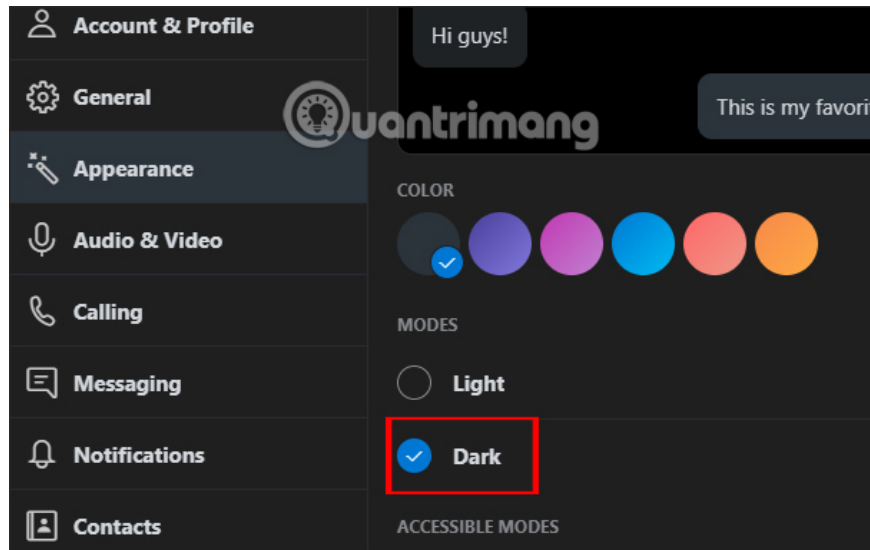

How to change the black background interface on Skype

The black background interface is available on Skype versions, giving you a new experience of the application.

The current Dark mode black background interface has been applied on many applications such as changing the black background on Messenger, or the black background on Windows 10, giving users a more glare-free interface when using at night, increasing the experience when using it. use. With the Skype application, you can change the black background on both the phone and PC versions with extremely simple and easy manipulations. The following article will guide you how to install the interface for the Skype application.

Tìm hiểu thêm

Cài đặt

Quantrimang

2. How to change the Dark Mode Skype interface on PC

Video tutorial turns on dark background on Skype PC

Currently the Skype and Skype software interfaces in the web are the same, so users do the same in the section below.

Step 1:

In the Skype account interface, we click on **the 3 dot sign icon** next to the account name and **select Settings** (Settings).

Step 2:

Display Setting interface. Here we click on **the Appearance tab** in the corner of the screen.

Looking at the content next, we will see options to change the display interface for Skype. In the **Modes** section, select **Dark** to use the dark background in Skype.

The Skype interface results immediately switch to a black background with white text as shown.