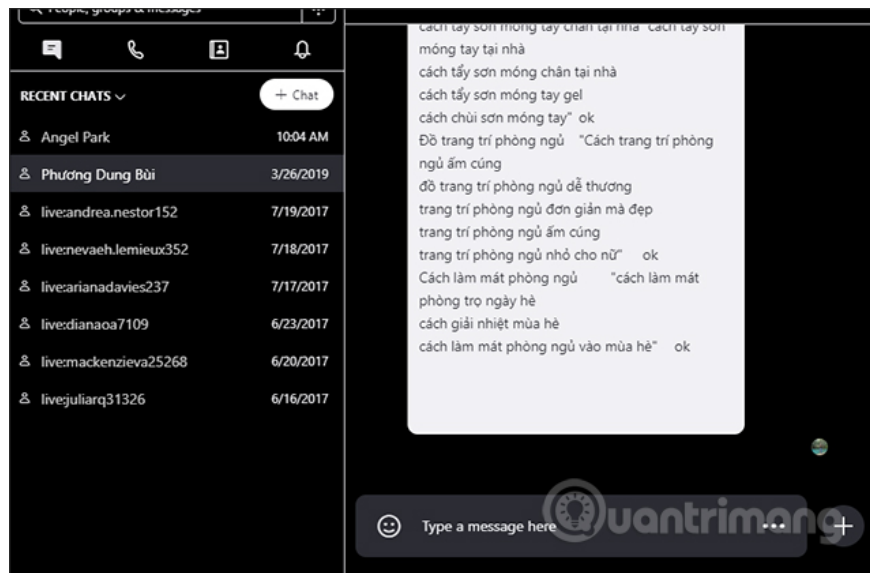

Step 1:

In the Skype account interface, we click on **the 3 dot sign icon** next to the account name and **select Settings** (Settings).

Step 2:

Display Setting interface. Here we click on **the Appearance tab** in the corner of the screen.

Looking at the content next, we will see options to change the display interface for Skype. In the **Modes** section, select **Dark** to use the dark background in Skype.

The Skype interface results immediately switch to a black background with white text as shown.

If you opt into **High contrast dark mode**, the text on Skype is brighter.

Then the chat content will turn into a white frame as shown below.

With just a few simple steps to change the settings on Skype, the black interface should be applied to the interface. If the interface is blinding, users should turn off high contrast mode.