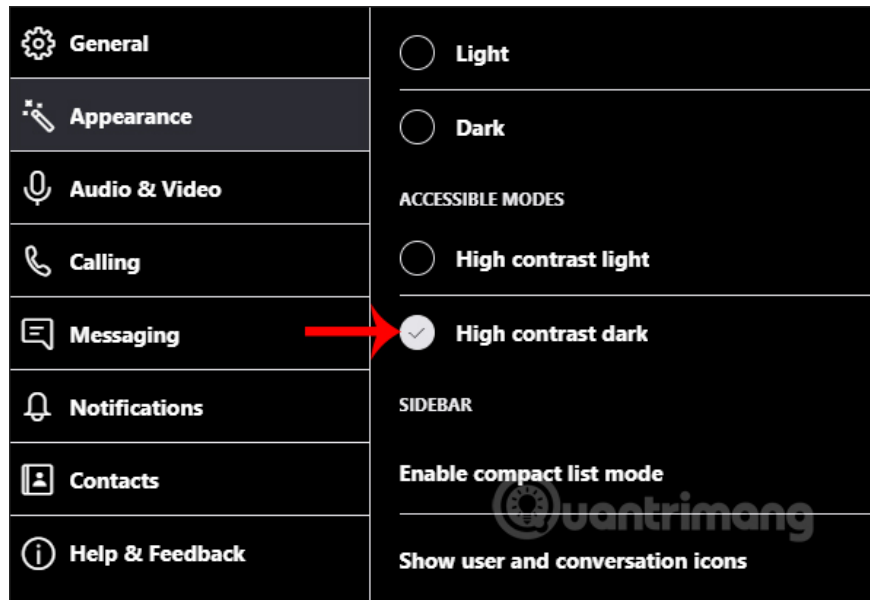

Then the chat content will turn into a white frame as shown below.