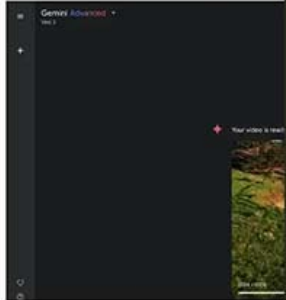

GOOGLE PIXEL 10

Alleged Pixel 10 series

As a result, you will see the Chrome address bar move to the bottom of the interface.

Feature

Gemini app rolls out video generation for users

Abner Li | 4 hours

Combine pest, termite, mosquito treatments and save.

GOOGLE PIXEL 10

Alleged B

-
- ☆
- ↓
- i
- ↻
- + New tab
- 🔒 New Incognito tab
- 🕒 History
- 🗑️ Delete browsing data
- ✓ Downloads
- ★ Bookmarks
- 📄 Recent tabs
- 🔍 Zoom
- 🔗 Share...
- 🔍 Find in page
- 🗨️ Translate...
- 🎧 Listen to this page