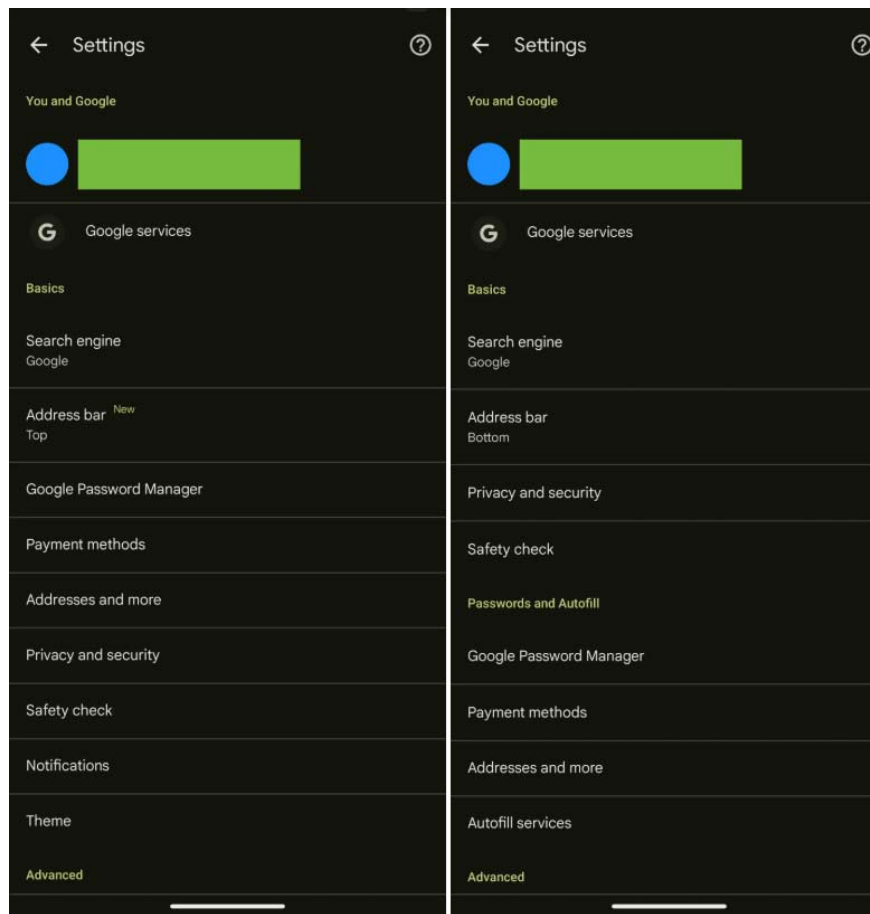

GOOGLE PIXEL 10

Alleged Pixel 10 series

As a result, you will see the Chrome address bar move to the bottom of the interface.

Feature

Gemini app rolls out video generation for users

Abner Li | 4 hours

Combine pest, termite, mosquito treatments and save.

GOOGLE PIXEL 10

Alleged B

-
- ☆
- ↓
- i
- ↻
- + New tab
- 🔒 New Incognito tab
- 🕒 History
- 🗑️ Delete browsing data
- ✓ Downloads
- ★ Bookmarks
- 📄 Recent tabs
- 🔍 Zoom
- 🔗 Share...
- 🔍 Find in page
- 🗨️ Translate...
- 🎧 Listen to this page

Or users **access the settings on the Chrome browser** and will see **the Address bar setting** to adjust the top or bottom position for the browser address bar on Chrome.

You choose the position below Bottom for the address bar of Chrome Android browser.