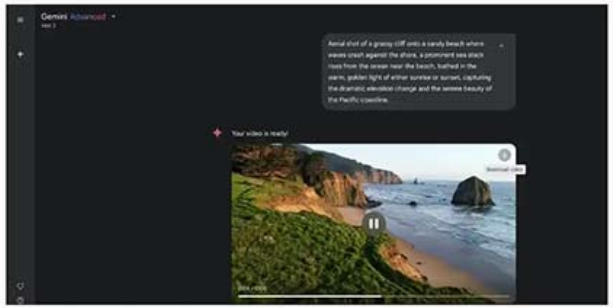

How to move Chrome Android address bar down

Chrome Android is gradually updating the feature to move the address bar to the bottom of the interface for all regions around the world.

Chrome Android is gradually updating the feature of moving the address bar to the bottom of the interface for all regions in the world. The feature of moving the address bar to the bottom on Chrome iOS has been updated for users for a long time and is now available for Chrome Android users. You do not need to change deep in the Chrome system, just adjust the change in the settings of the Chrome Android browser. Below are instructions for moving the Chrome address bar to the bottom.

How to move the Android Chrome address bar down

First you need to update Chrome Android browser to the latest version 135, or if not, wait for the update in the near future.

Next, open your browser as usual and access the website. Next, **press and hold the address bar** and select **Move address bar to the bottom** .

Move address bar to the bottom
Copy link

Featured

Gemini app rolling out Veo 2 video generation for Advanced users

Abner Li | 4 hours ago

Google security

Abner L

GRAB UNBEATABLE BUNDLE SAVINGS NOW! BEFORE PESTS SHOW UP. **TERMINIX IT.** Bundle & save. Terms and limitations apply.

GOOGLE PIXEL 10

Alleged Pixel 10 series

As a result, you will see the Chrome address bar move to the bottom of the interface.

Feature

Gemini app rolls out video generation for users

Abner Li | 4 hours

Combine pest, termite, mosquito treatments and save.