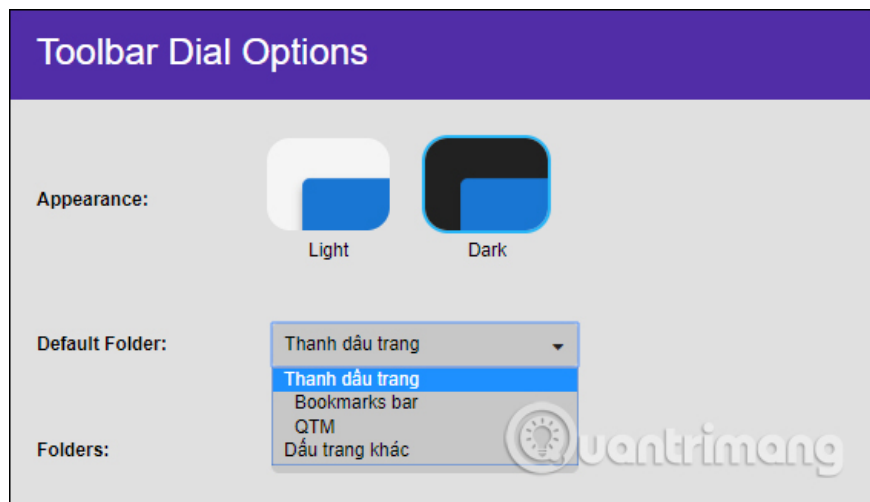

Step 2:

Once installed, you do not need to adjust any settings that New Tab interface has been changed to Opera's Speed ??Dial interface. Websites that you bookmark in the browser are converted into rectangular boxes of different colors, displayed with the website name and the bookmarked article.

Step 3:

The utility will default to these shortcuts from browser bookmarks. If you want to change the position of the shortcuts displayed, then you drag the website favicon on the bookmark bar to another location, the shortcut will automatically change position in the Speed Dial interface. If you want to delete the shortcut, you need to delete the website on the bookmark.

To change the bookmark bar or user interface, right-click the **Toolbar Dial icon** , and then select **Options** .

Step 4:

In this interface we can change **the dark background theme for New Tab** in the Appearance section. Below is the option **to change the display bookmarks**, if users save bookmarks in different folders on the browser.