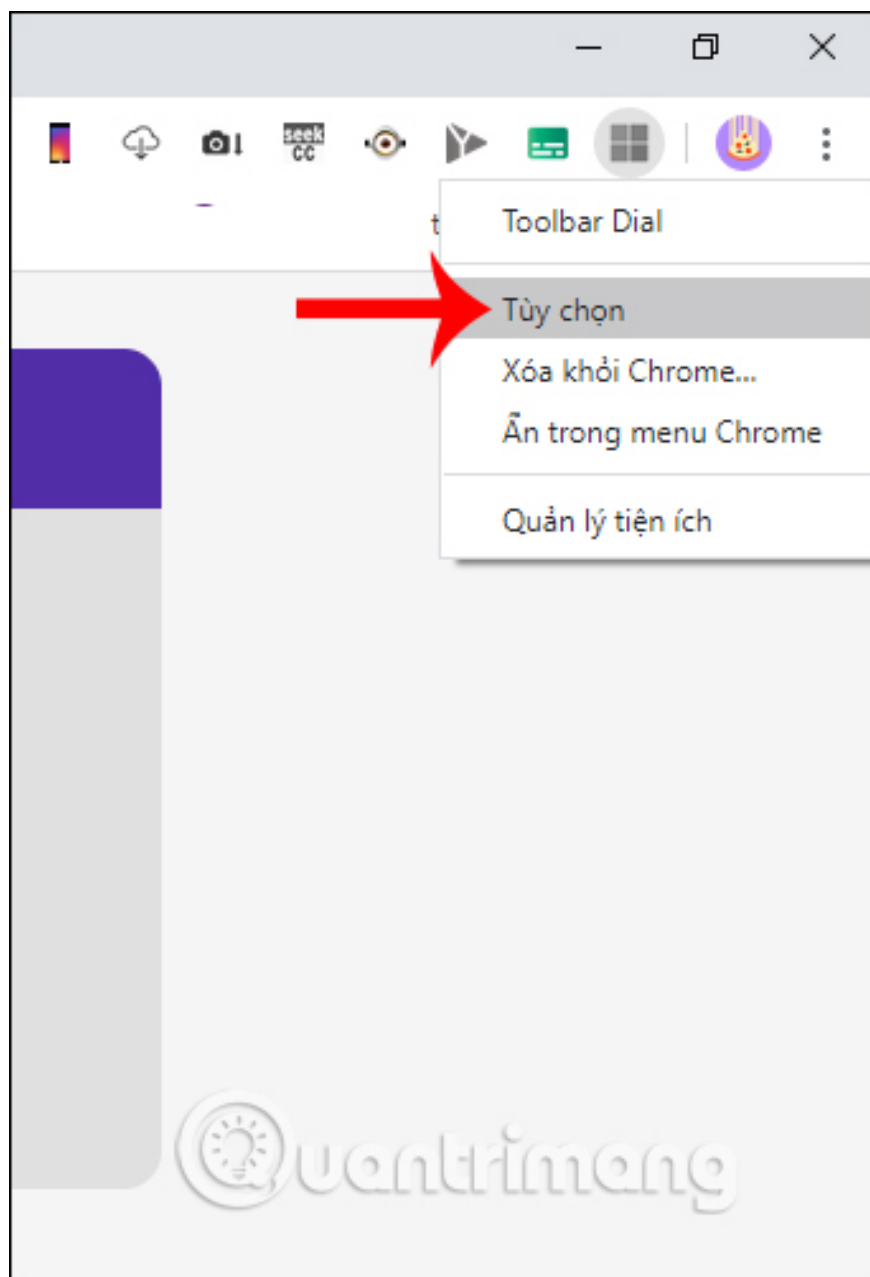

Step 4:

In this interface we can change **the dark background theme for New Tab** in the Appearance section. Below is the option **to change the display bookmarks**, if users save bookmarks in different folders on the browser.