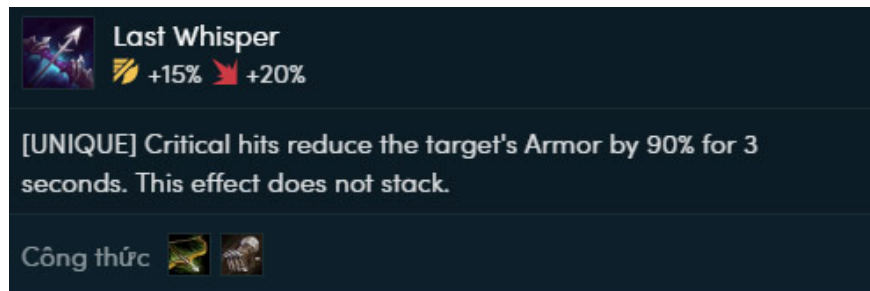

Effect: Stops additional damage from critical attacks. When hit, usually deals 80/120/160 (1/2/3 stars) magic damage to all surrounding enemies (once per second).

Titan's Resolve (Titan's Resolve)

Do you see the formula assembled into any equipment, it is the Ma Vu Song Kiem. It has now been replaced by Steadfast Resolve.

This item has the effect that when the owner takes damage or critically damages, they are increased by 2% damage, maximum 100%. When reaching 50 communists, the champion possesses an increase of 25 Magic Resist and Armor and also his size. Redo in every new round.

How to graft Blue Bow

The formula for grafting the Progressive Bow has now become the way to combine the Blue Bow. With a blue bow, what you get will be Critical Strike that reduces the target's armor by 90% for 3 seconds, not stacking.