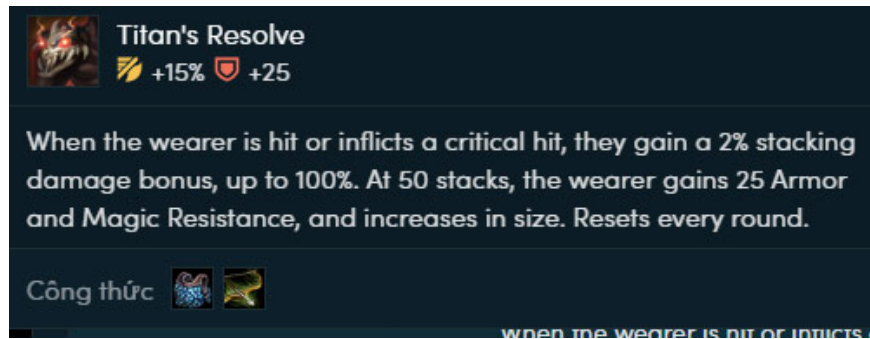

How to assemble the latest DTCL 10.1

Here's how to pair the equipment in the latest update of the Arena of Truth 10.1, along with the specifications of these equipment.

The latest pairing of DTCL is probably the most searched keyword of gamers after the Arena of 10.1 version reaches gamers. And the reason that this keyword is searched the most is that Riot Games has brought a few new equipment to gamers in DTCL season 2.

In essence, these are equipment that has been replaced and no new single equipment. If you want to know what are the equipment and how to combine them, then check out the article below.

How to pair the latest Arena 10.1 map

Effect: Stops additional damage from critical attacks. When hit, usually deals 80/120/160 (1/2/3 stars) magic damage to all surrounding enemies (once per second).

Titan's Resolve (Titan's Resolve)

Do you see the formula assembled into any equipment, it is the Ma Vu Song Kiem. It has now been replaced by Steadfast Resolve.

This item has the effect that when the owner takes damage or critically damages, they are increased by 2% damage, maximum 100%. When reaching 50 communists, the champion possesses an increase of 25 Magic Resist and Armor and also his size. Redo in every new round.