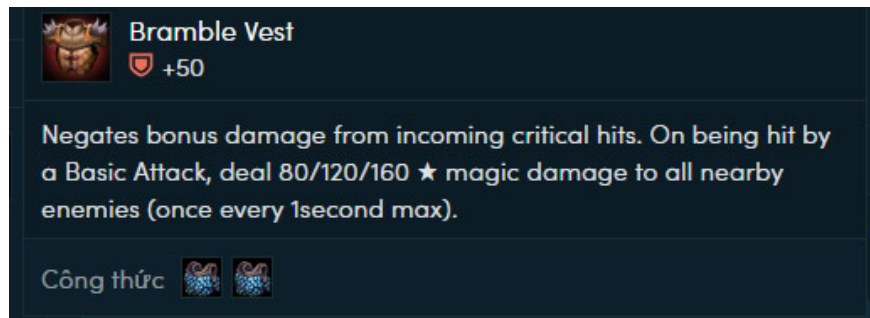

How to assemble the latest DTCL 10.1

Here's how to pair the equipment in the latest update of the Arena of Truth 10.1, along with the specifications of these equipment.

The latest pairing of DTCL is probably the most searched keyword of gamers after the Arena of 10.1 version reaches gamers. And the reason that this keyword is searched the most is that Riot Games has brought a few new equipment to gamers in DTCL season 2.

In essence, these are equipment that has been replaced and no new single equipment. If you want to know what are the equipment and how to combine them, then check out the article below.

How to pair the latest Arena 10.1 map

How to join the DTCL Capricorn Gown 10.1

The formula to combine Cape Gai Gai is the formula for combining Giap Gai in the previous version. You only need 2 Grid Armor to be able to combine into 1 Cloak of Gai.

Effect: Stops additional damage from critical attacks. When hit, usually deals 80/120/160 (1/2/3 stars) magic damage to all surrounding enemies (once per second).

Titan's Resolve (Titan's Resolve)