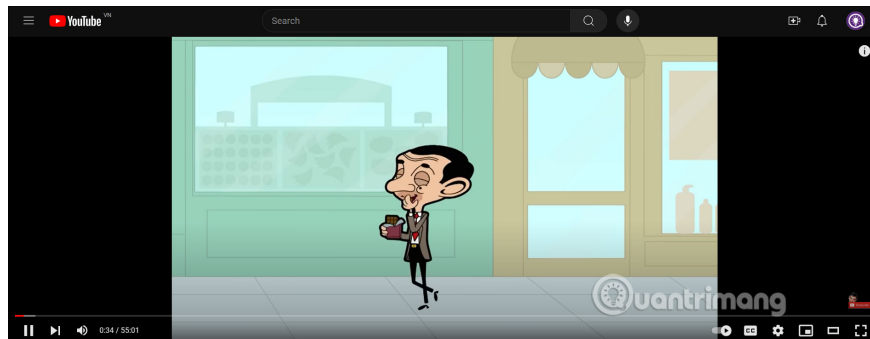

How to always open YouTube videos in theater mode

If you like watching YouTube videos in theater mode, you can set YouTube to always open the video in theater mode. The article below will guide you to always open YouTube videos in theater mode.

YouTube video theater mode will remove suggested videos in the sidebar, expanding the video viewing screen so users can focus on the content displayed in the video.

Instructions to always open YouTube videos in theater mode

Step 1:

You install the Theater Mode for YouTube utility for your browser according to the link below. The utility has installation links on many different browsers for you to use.

Step 2:

Next we go to YouTube and then open the video as usual. You will now see the YouTube video has opened in theater mode, which you do not need to activate manually.

If the user wants to return to the YouTube video viewing interface in normal mode, they just need to press the T key.

To switch YouTube videos to full screen mode, press the F key. To return to the previous mode, just press the F11 key.