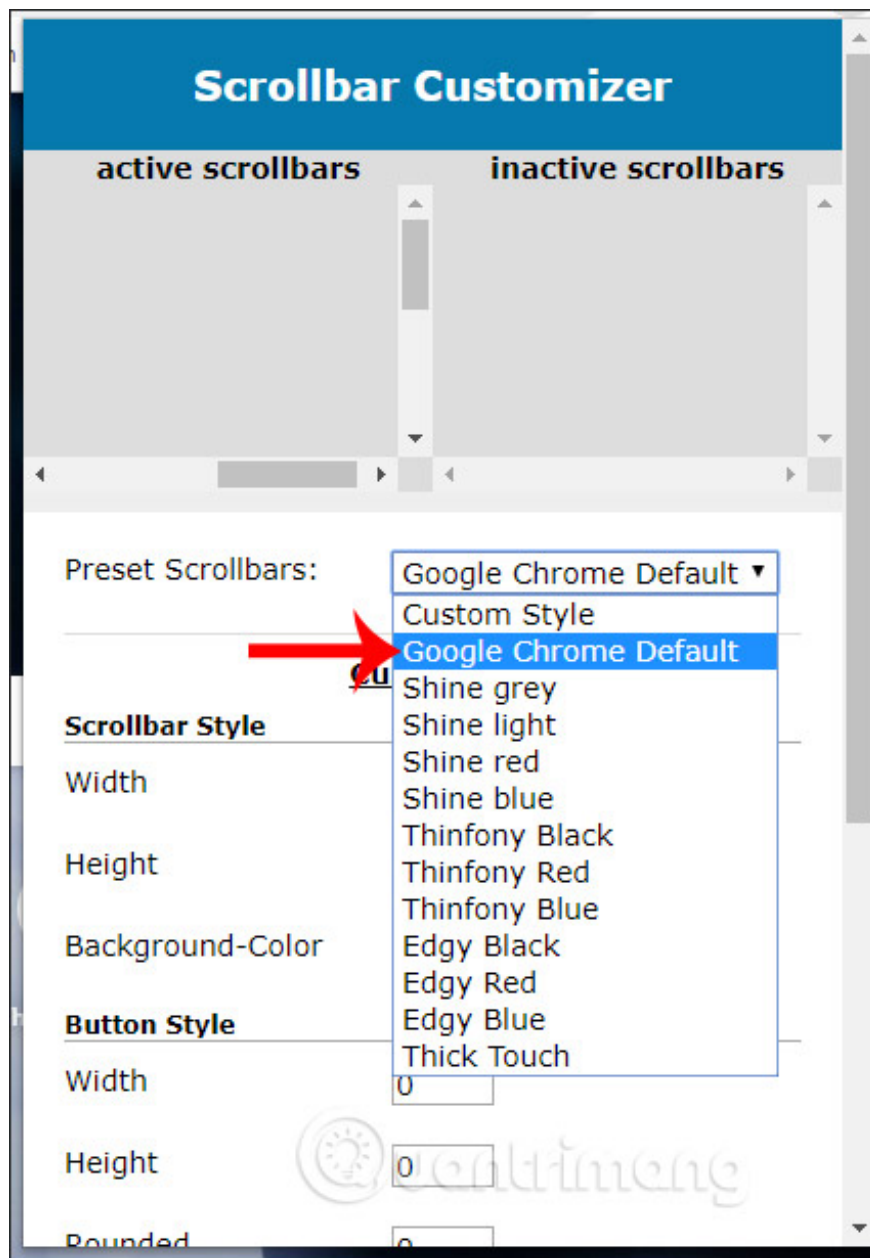

Scrollbar Customizer utility brings a new interface to the interface on Chrome, through changing the display interface of the scroll bar. The content for users to change the scroll bar according to their own is very rich, and all have a preview interface for you to preview the display of the new scroll bar like.

I wish you all success!

You finished reading the article "**How to adjust the scroll bar on Chrome**" edited by the [TipsMake](#) team. We hope this article has provided you with many useful tech tips and tricks. You can search for similar articles on tips and guides. Thank you for reading and for following us regularly.