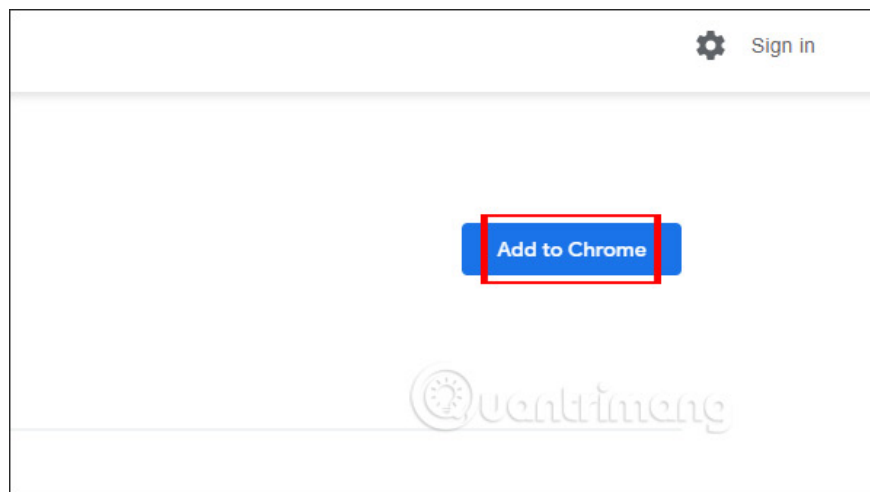

How to adjust the scroll bar on Chrome

Scrollbar Customizer utility on Chrome will adjust the scroll bar, change the display style, size.

The content scroll bar is displayed by default based on the tool, the software is open on the computer. With Chrome browser is similar, the scroll bar is designed according to the browser or customized and each website modifies the source code. Scrollbar Customizer is a utility that changes the Chrome browser scrollbar differently than the default.

Users have options to change the size, color, and scroll bar style on any web page. We can use the available change templates, or manually enter some content such as length, width, roundness, depending on the need to use. The following article will guide you how to use the Scrollbar Customizer utility to change the browser scroll bar.

1. How to change mouse cursor on Google Chrome
2. How to add options to the right-click menu on Chrome
3. Instructions for enabling Smooth Scrolling on Google Chrome
4. How to change the Chrome interface, create the theme for Chrome very toxic

How to use Scrollbar Customizer to change Chrome scroll bar

Step 1:

We installed the Scrollbar Customizer utility for the Chrome browser according to the link below.

1. Download Chrome Scrollbar Customizer utility