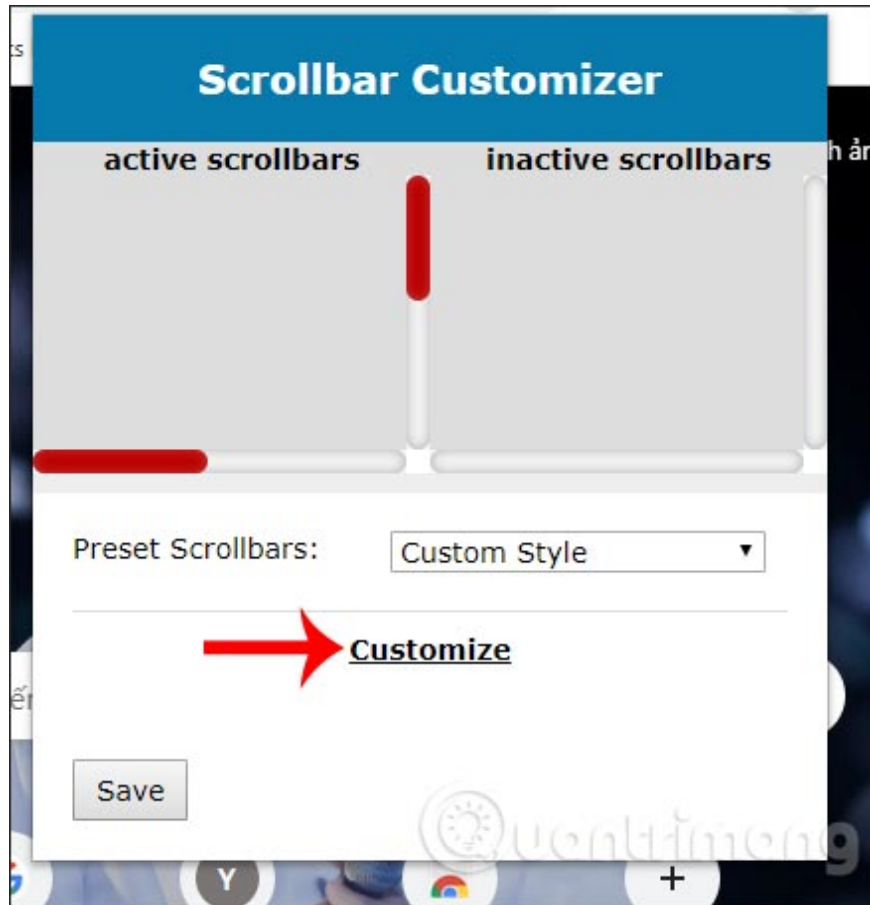

Step 2:

After installing, click on the utility icon at the end of the browser address bar. Show available scrollbar templates at Preset Scrollbars so we can apply changes to the browser roll.

When we click on a scroll bar, the interface will be displayed before the scroll bar is changed in Chrome browser. If you like, click **the Save button** to save.

Immediately when you access any web page, the scroll bar is changed according to the selected style.

Step 3:

If you want to **manually adjust the scroll bar** to your liking, click the utility icon again and **select Customize** .

Display interface for users to change sections for scroll bars. When choosing the color, select the color you want and click choose to choose a new color. When the change is complete, press the Save button to save.