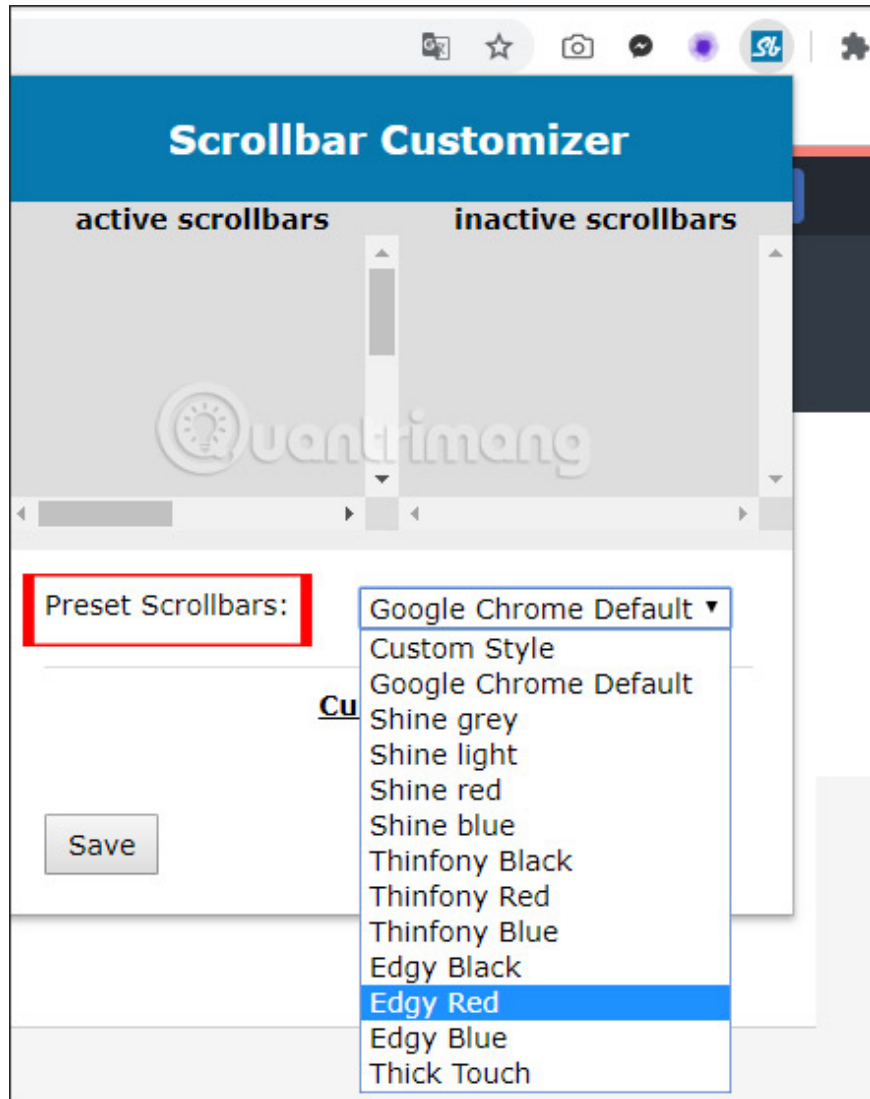

Users have options to change the size, color, and scroll bar style on any web page. We can use the available change templates, or manually enter some content such as length, width, roundness, depending on the need to use. The following article will guide you how to use the Scrollbar Customizer utility to change the browser scroll bar.

1. How to change mouse cursor on Google Chrome
2. How to add options to the right-click menu on Chrome
3. Instructions for enabling Smooth Scrolling on Google Chrome
4. How to change the Chrome interface, create the theme for Chrome very toxic

How to use Scrollbar Customizer to change Chrome scroll bar

Step 1:

We installed the Scrollbar Customizer utility for the Chrome browser according to the link below.

1. Download Chrome Scrollbar Customizer utility

Step 2:

After installing, click on the utility icon at the end of the browser address bar. Show available scrollbar templates at Preset Scrollbars so we can apply changes to the browser roll.

When we click on a scroll bar, the interface will be displayed before the scroll bar is changed in Chrome browser. If you like, click **the Save button** to save.