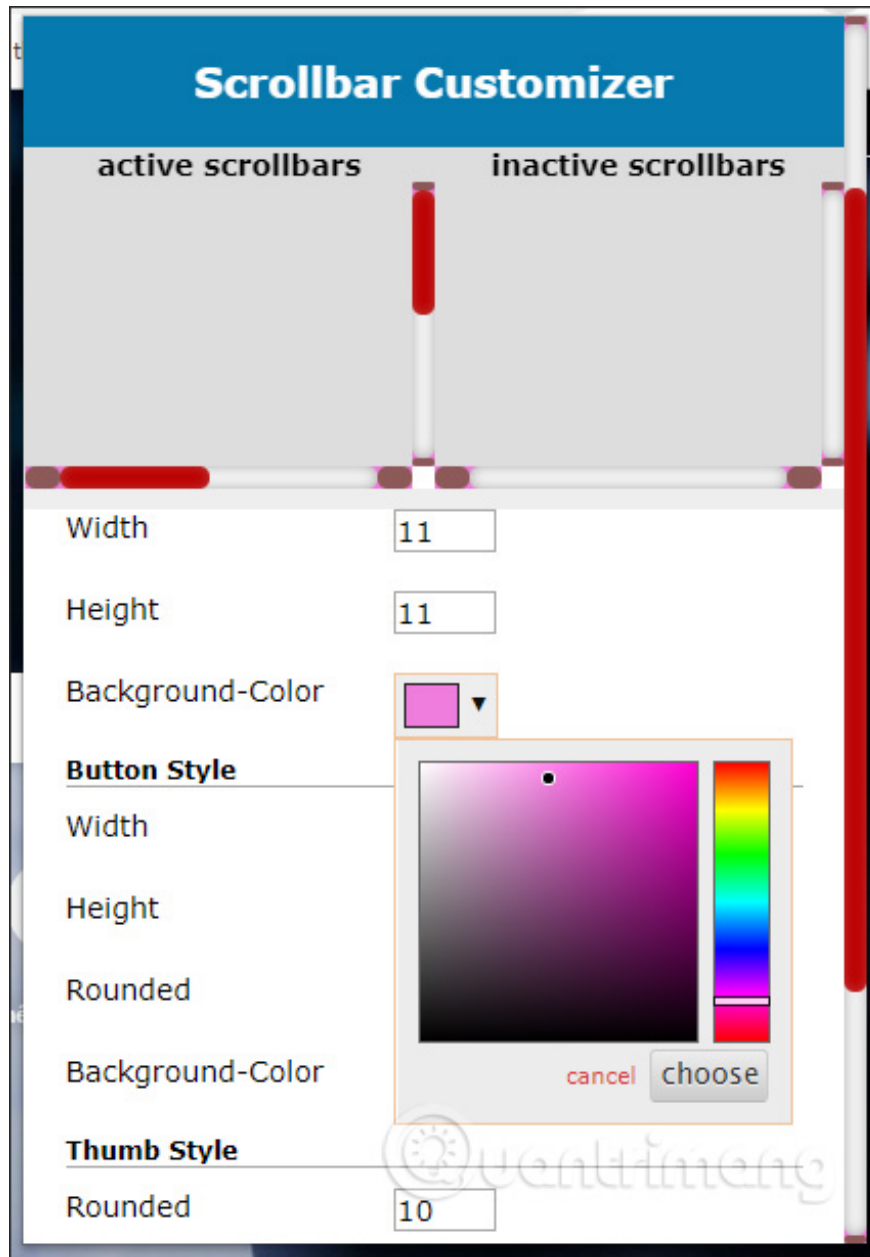

Step 2:

After installing, click on the utility icon at the end of the browser address bar. Show available scrollbar templates at Preset Scrollbars so we can apply changes to the browser roll.

When we click on a scroll bar, the interface will be displayed before the scroll bar is changed in Chrome browser. If you like, click **the Save button** to save.

Immediately when you access any web page, the scroll bar is changed according to the selected style.

Step 3:

If you want to **manually adjust the scroll bar** to your liking, click the utility icon again and **select Customize** .

Display interface for users to change sections for scroll bars. When choosing the color, select the color you want and click choose to choose a new color. When the change is complete, press the Save button to save.

Step 4:

If you want to return to Chrome's scrollbar, click on **Google Chrome Default** in the list of add-ons.

Scrollbar Customizer utility brings a new interface to the interface on Chrome, through changing the display interface of the scroll bar. The content for users to change the scroll bar according to their own is very rich, and all have a preview interface for you to preview the display of the new scroll bar like.