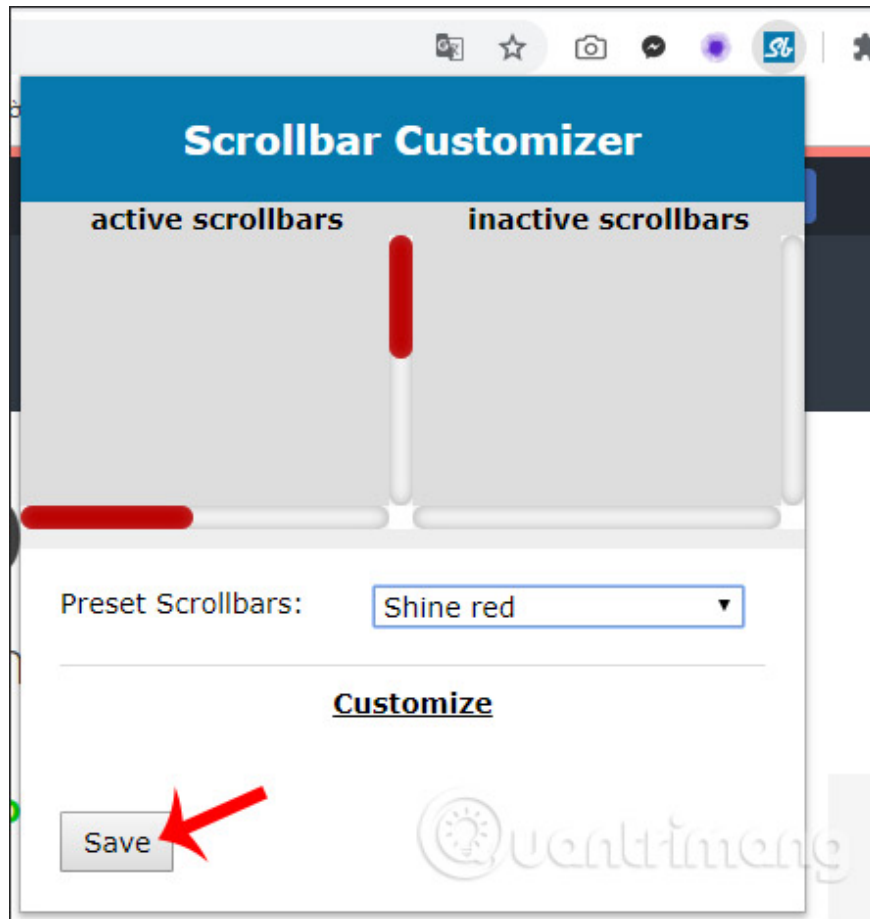

1. How to change mouse cursor on Google Chrome
2. How to add options to the right-click menu on Chrome
3. Instructions for enabling Smooth Scrolling on Google Chrome
4. How to change the Chrome interface, create the theme for Chrome very toxic

How to use Scrollbar Customizer to change Chrome scroll bar

Step 1:

We installed the Scrollbar Customizer utility for the Chrome browser according to the link below.

1. Download Chrome Scrollbar Customizer utility

Step 2:

After installing, click on the utility icon at the end of the browser address bar. Show available scrollbar templates at Preset Scrollbars so we can apply changes to the browser roll.

When we click on a scroll bar, the interface will be displayed before the scroll bar is changed in Chrome browser. If you like, click **the Save button** to save.

Immediately when you access any web page, the scroll bar is changed according to the selected style.

Step 3:

If you want to **manually adjust the scroll bar** to your liking, click the utility icon again and **select Customize** .