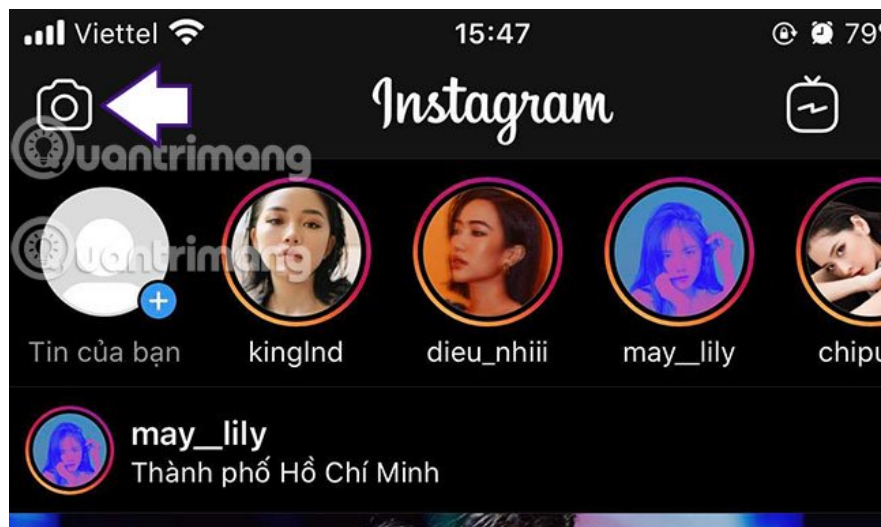

Step 2: Here, select the filter you have previously added from the profile. Note that let the icon appear on your head, then press and hold the shutter button below, wait for a while to finish selecting the character.