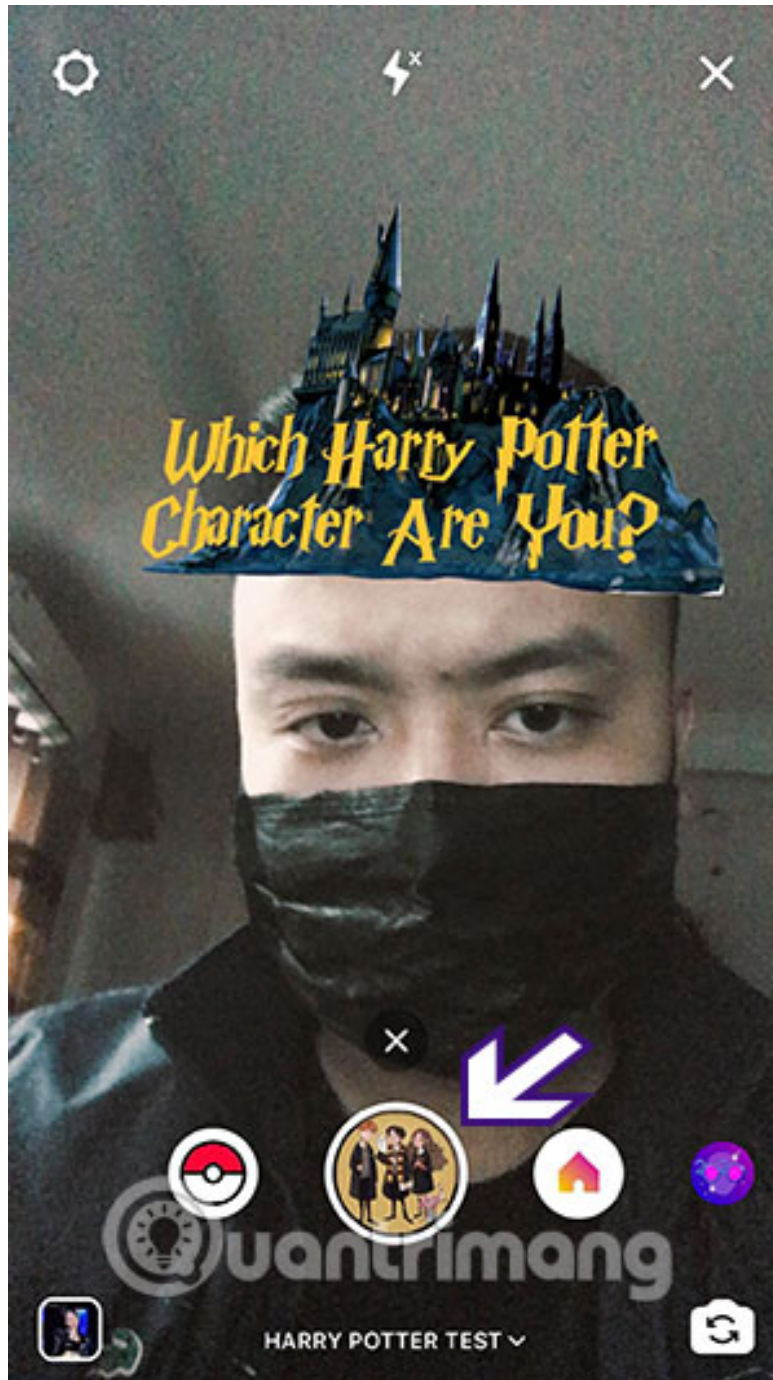

Each person will have different filter and you can choose the filter you like. Then select the smiley icon> select the filter you want to add to the stories and click save below.

1. Which Disney Character Are You?
2. Which Pokemon Character Are You?
3. Which Harry Potter Character Are You?

Then go to the main interface, select Stories.

Step 2: Here, select the filter you have previously added from the profile. Note that let the icon appear on your head, then press and hold the shutter button below, wait for a while to finish selecting the character.