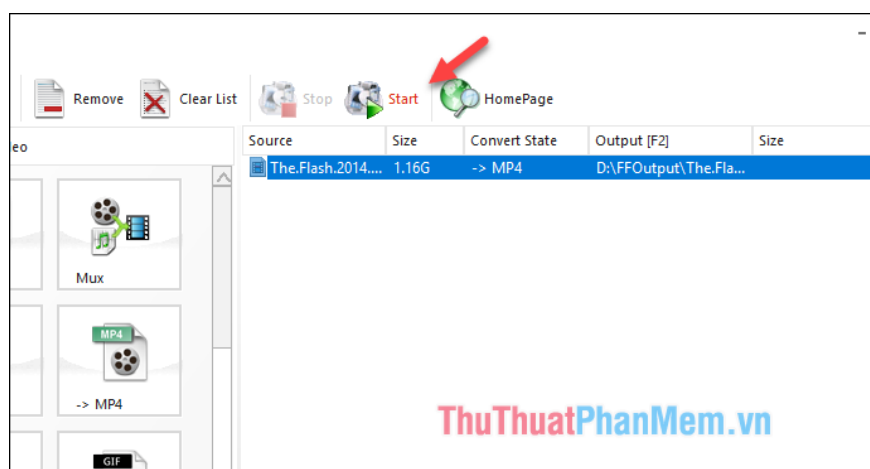

You wait for the sub software to finish sub and click **Output Folder** to open the folder containing the video that was successfully sub sub.