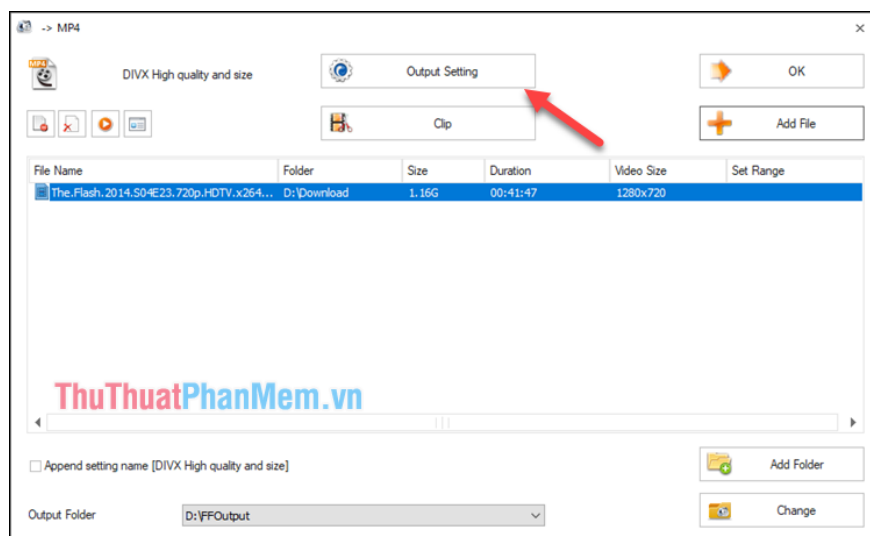

Step 4 : In the Setting window, scroll down to the **Additional Subtitle** section and click on the 3-dot icon to select the sub file in the computer. In addition, you can adjust the **font color** in the **Font Color** section and the **font color** in the **Font Border Color** section . Then click OK.