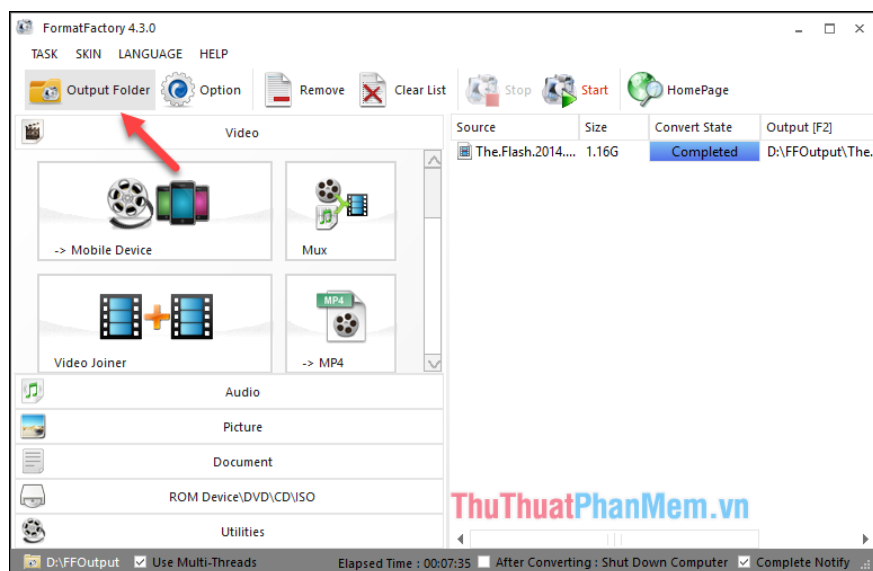

You download and install normally, the installation steps are very simple. After installation is complete, we will take steps to insert sub into the video.

**Step 1 :** In the main interface of the software you choose the video format to convert and insert sub, for example, here we choose MP4 format

**Step 2:** In the new window, select Add File to select the video to insert sub in your computer

**Step 3 :** After selecting the video, select **Output Setting**

**Step 4 :** In the Setting window, scroll down to the **Additional Subtitle** section and click on the 3-dot icon to select the sub file in the computer. In addition, you can adjust the **font color** in the **Font Color** section and the **font color** in the **Font Border Color** section . Then click OK.

**Step 5** : Return to the initial interface, click the Start button to start the process of joining sub into video.

You wait for the sub software to finish sub and click **Output Folder** to open the folder containing the video that was successfully sub sub.