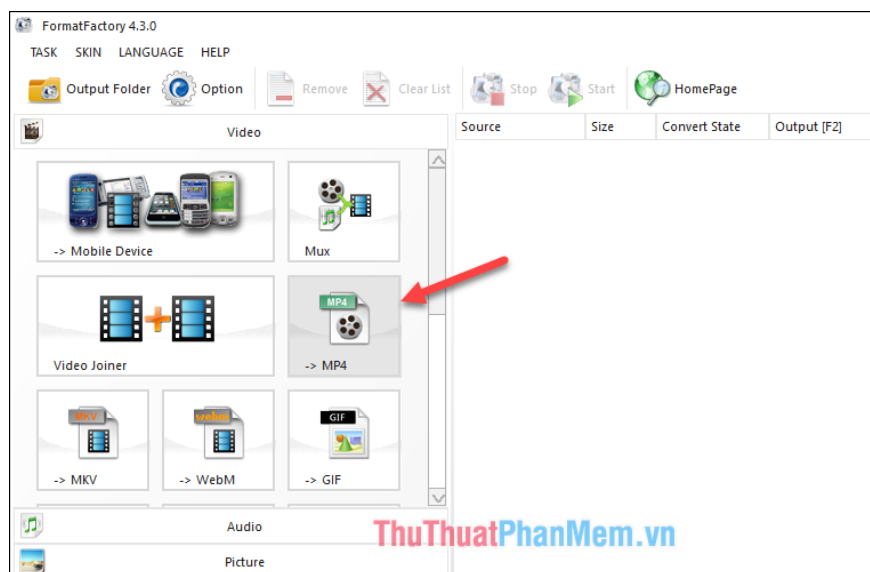

# How to add sub to videos, movies very fast by Format Factory

How to add sub to videos, movies very fast by Format Factory. Format Factory is a versatile software with the main function of converting video, music and other types of multimedia files. However, this software has another pretty good function

Format Factory is a versatile software with the main function of converting video, music and other types of multimedia files. However, this software also has another nice function that is inserting sub into video or movie. And in this article, TipsMake.com will guide you to perform the steps of inserting sub into video by Format Factory software. Please follow along.

You download and install normally, the installation steps are very simple. After installation is complete, we will take steps to insert sub into the video.

**Step 1 :** In the main interface of the software you choose the video format to convert and insert sub, for example, here we choose MP4 format