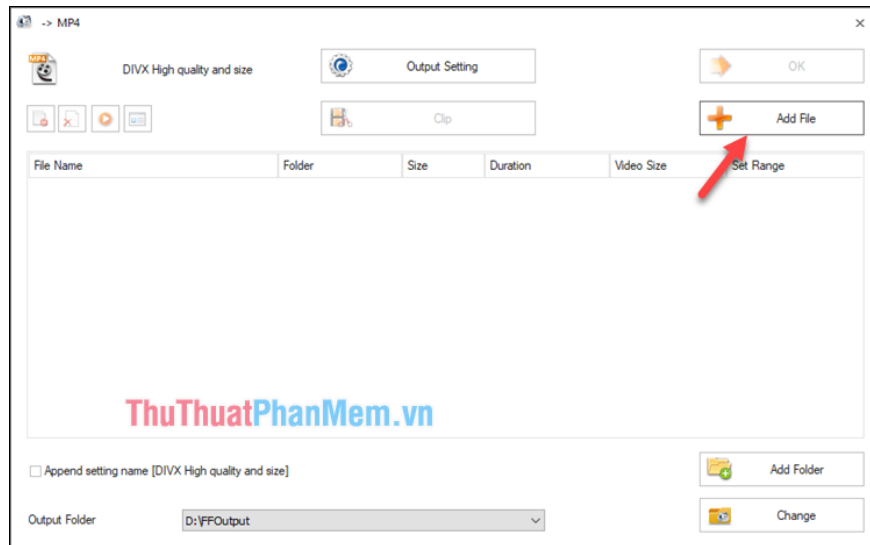

Step 3 : After selecting the video, select **Output Setting**