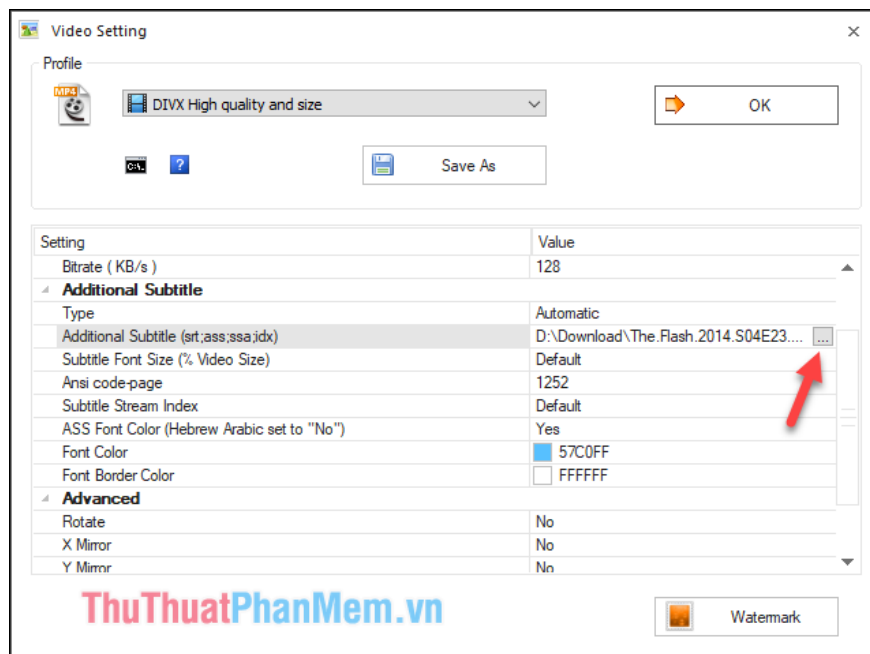

Step 5 : Return to the initial interface, click the Start button to start the process of joining sub into video.