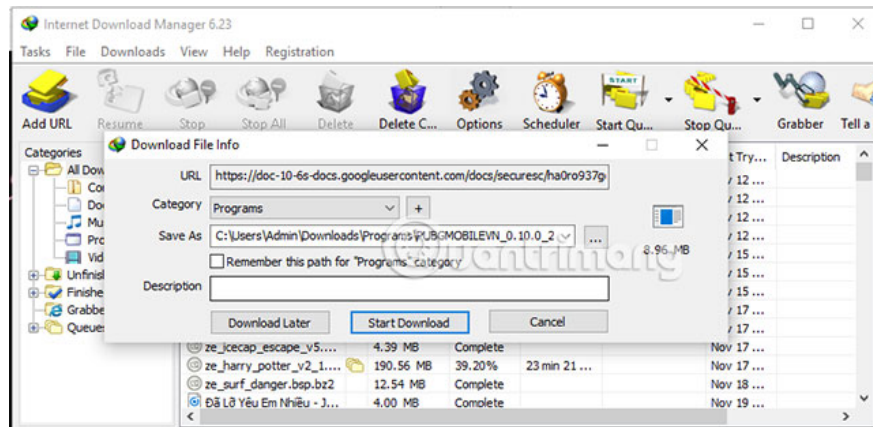

Another way is to right click on the download link, then select **Download with IDM** , this time IDM will automatically catch the download link for you.