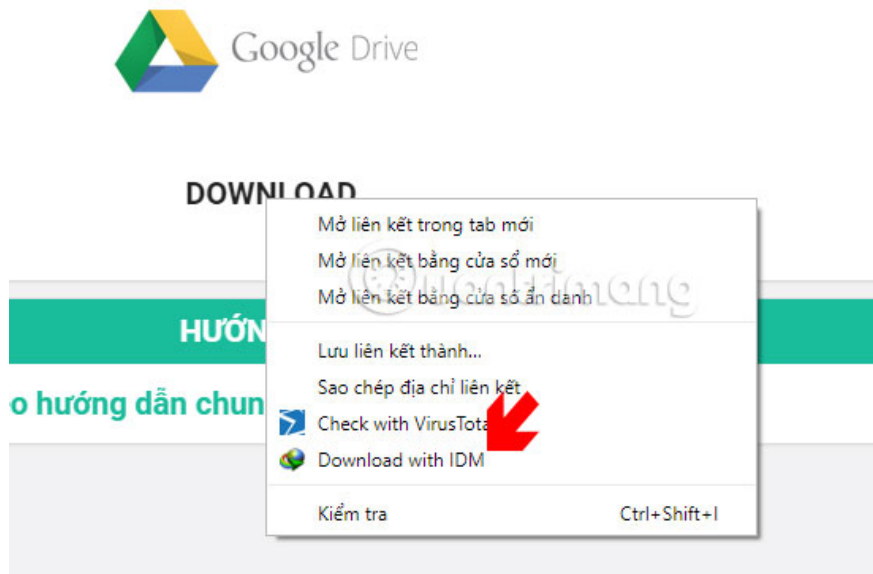

Compared to normal download speeds, IDM definitely has a much faster download speed. So if you want to download a certain game or software with a large capacity, please use IDM's AddURL tool above the article to download.

See more:

1. How to download photos without copying on the Web to a computer?
2. Clear Web browsing history on Android device
3. Open multiple web pages when the browser starts
4. The easiest way to speed up Firefox

You finished reading the article "**How to add download link to IDM when IDM does not automatically link**" edited by the [TipsMake](#) team. We hope this article has provided you with many useful tech tips and tricks. You can search for similar articles on tips and guides. Thank you for reading and for following us regularly.