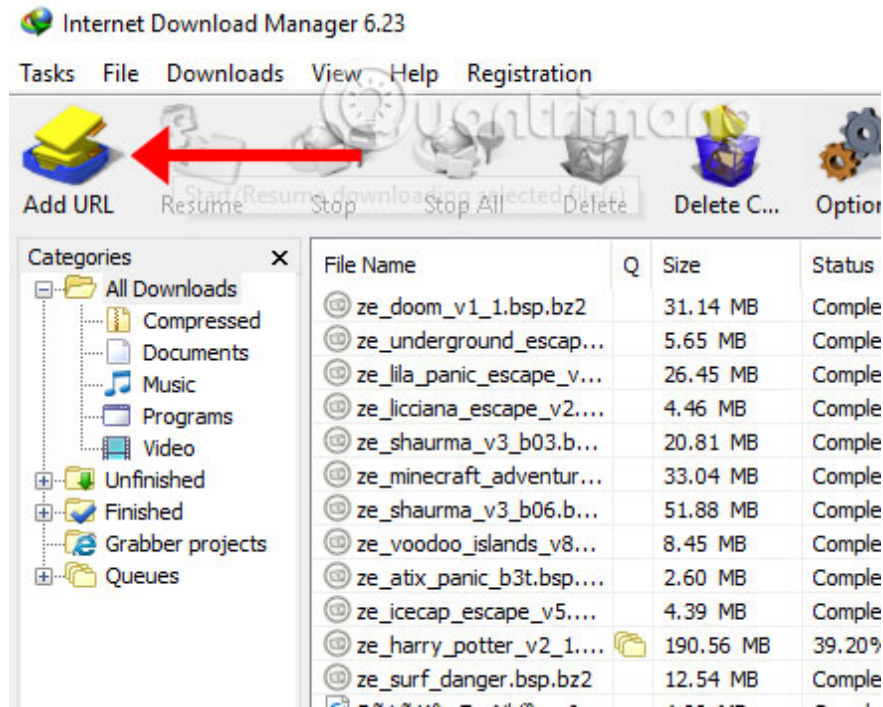

Step 2: Next if you have copied the previous download link, it will automatically fill in the download link in the address box, just press OK to download. If not, please copy and paste in the address frame.