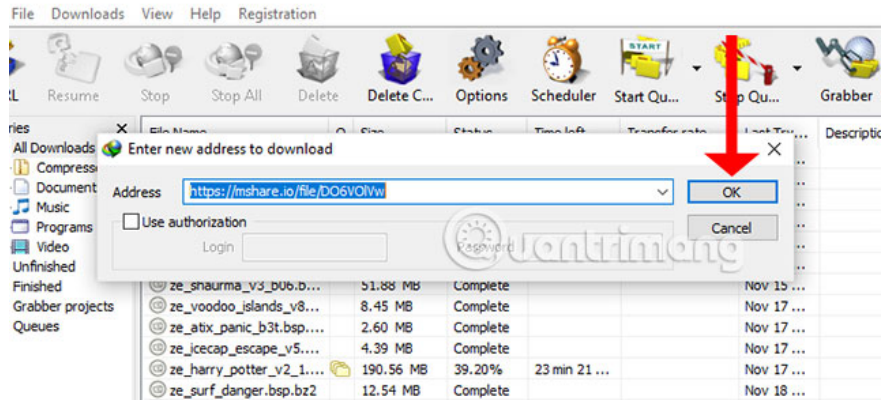

Finally just click **Start Download** to download the data. Remember that the address you add must be the download URL, but if you add a URL of a certain video then IDM will not download the video.