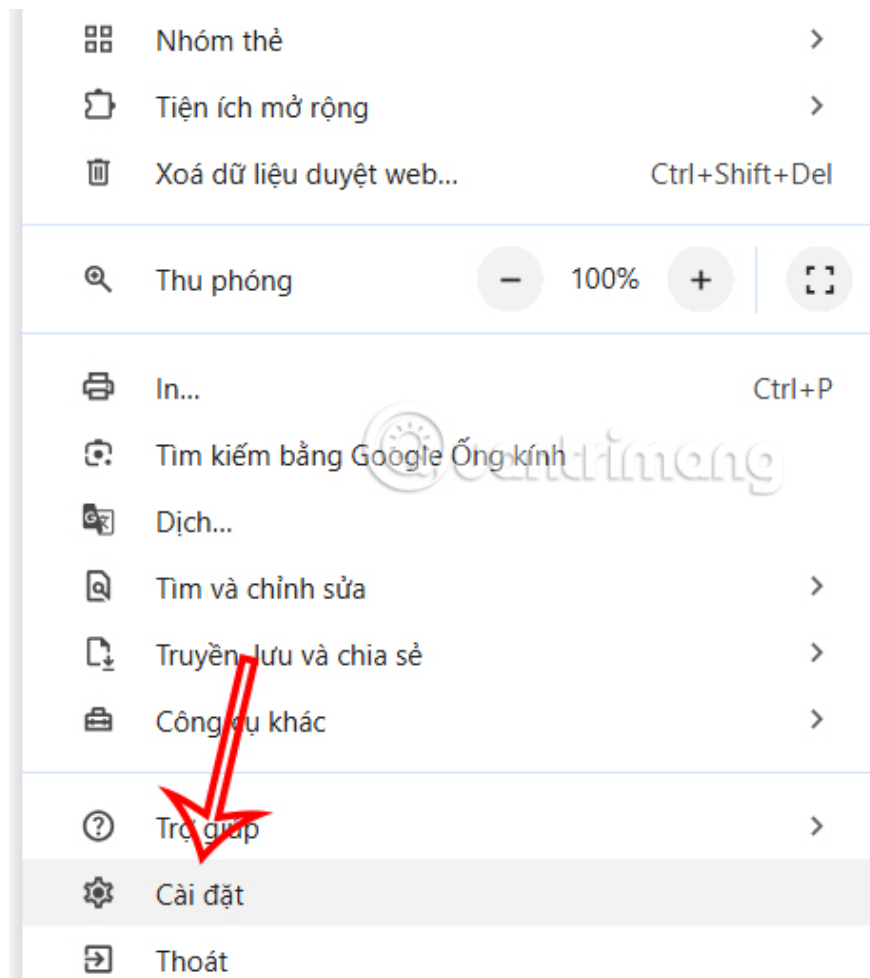

Now you look at the left side of the browser interface and click on **Search Engine** to adjust the browser.