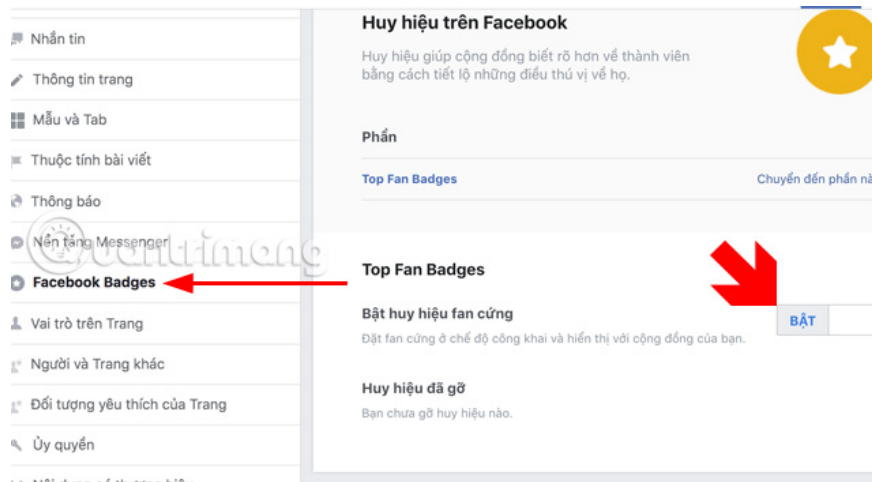

There will be many different types of badges, however, just turning on the hard Fan badge as shown above is successful. Back to my Fanpage you will see Fanpage display another interface a bit because it has been converted to Video Page. The time to display a hard Fan badge will be one week from when you turn on this feature. After that you will see Fanpage members have a hard Fan badge and you can delete it if you don't like it.

Some types of badges:

1. **Hard Fan:** A person who has positive activities such as regularly commenting, commenting and sharing posts and videos on your Fanpage.
2. **Shareer:** A person who has just shared your video
3. **Starter:** Is the person who sent SAO (money) to you in that video.

You finished reading the article "**How to activate the Fan Fan badge for Facebook Fanpage**" edited by the [TipsMake](#) team. We hope this article has provided you with many useful tech tips and tricks. You can search for similar articles on tips and guides. Thank you for reading and for following us regularly.