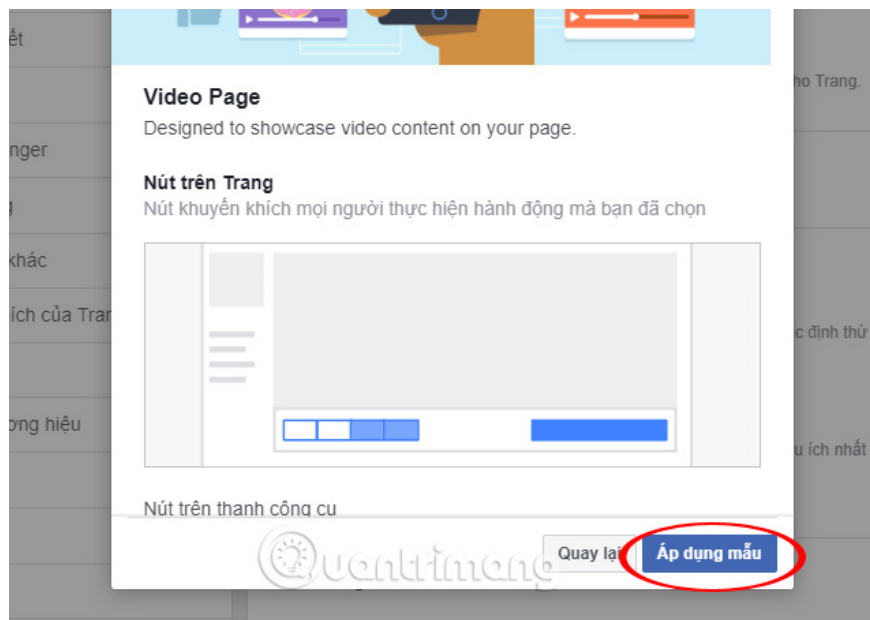

Next, click OK to apply the Video Page template.