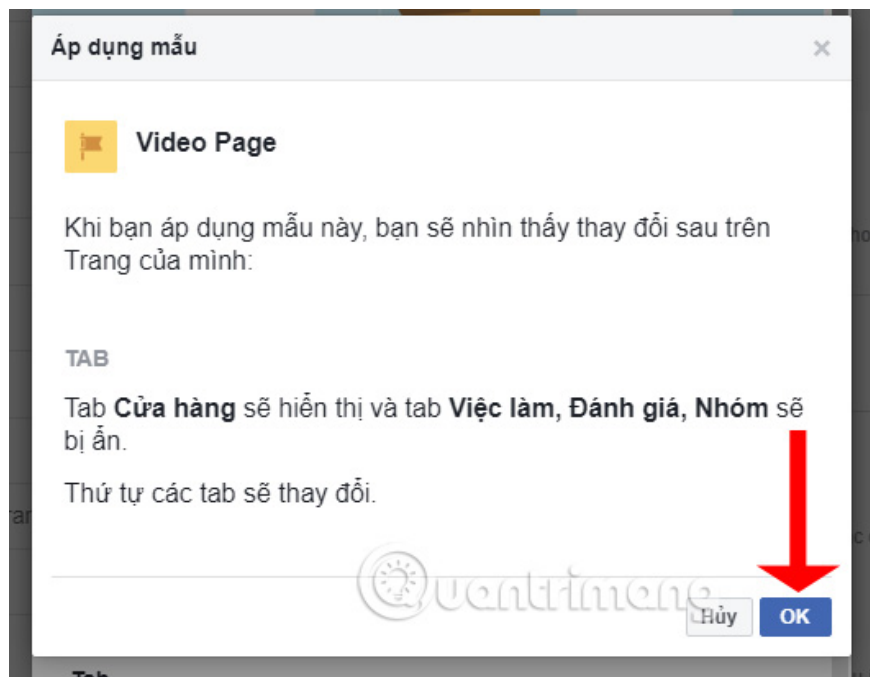

After applying the Video Page template, you will see a new option appear on the **Fanpage Settings** menu called **Facebook Badges**, click on it and in the **Top Fan Badges section**, turn on the **Turn on the hard fan badge** option. If you do not see this option, it means that your Fanpage does not meet the requirements that I have if above.