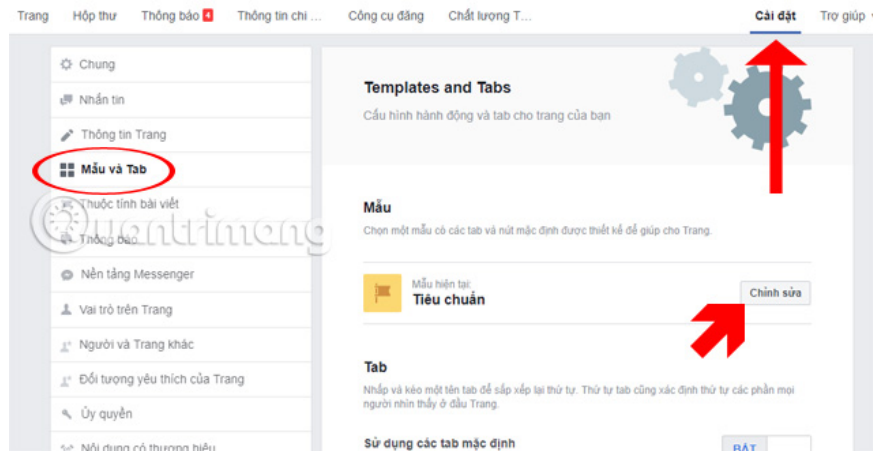

Step 2: A new window will appear, scroll down and find the Video Page section, then click **View details** of the Video Page section.