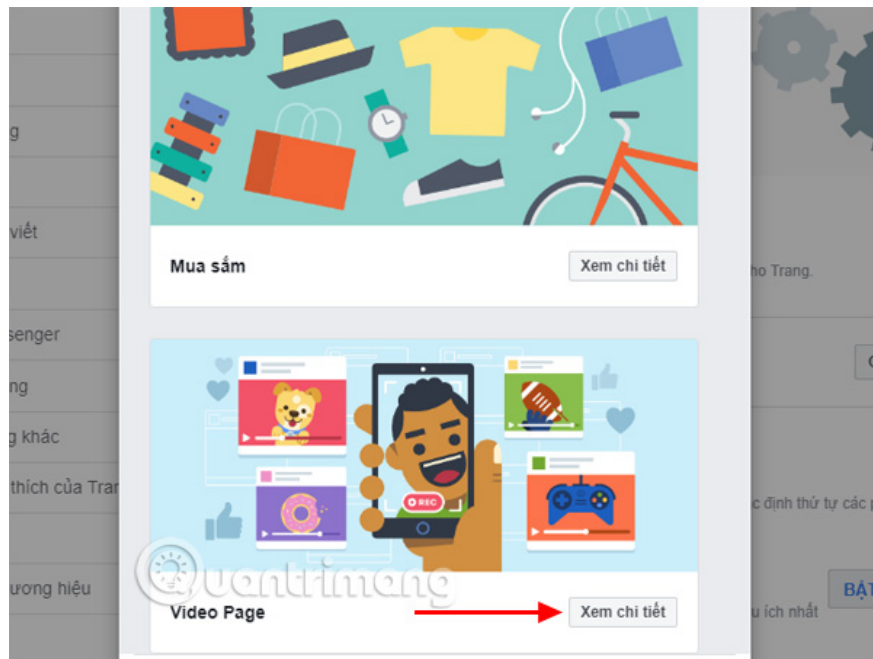

Next, you can review the changes of Fanpage when you switch to **Video Page** . After viewing, you can click **Apply template** .