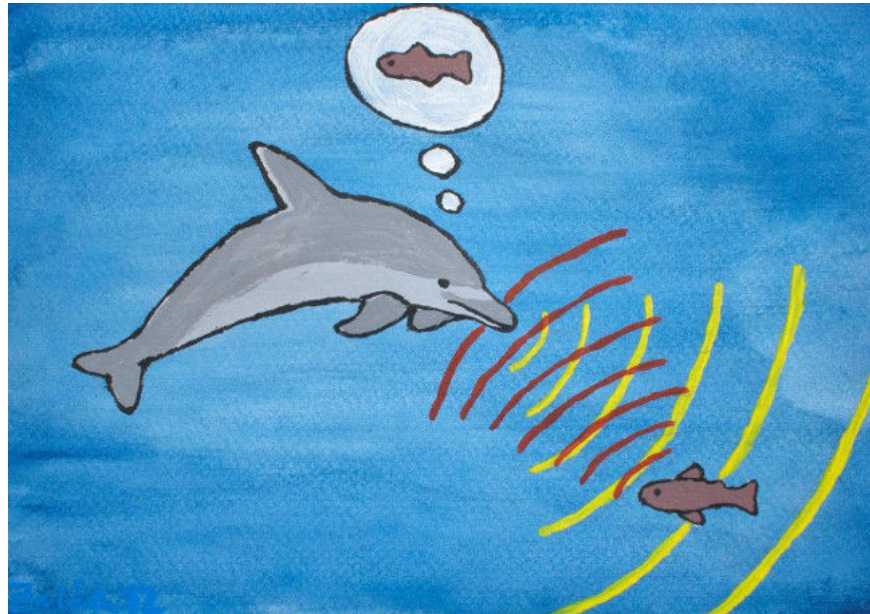

Sound map

The eyes of bats are almost invisible. This flying mammal preys on prey through its ability to locate in space. The sound of bats emits super-frequency sounds, they bump into surrounding objects and respond. If sound waves respond slowly or have no response, the obstacle is far away, whereas a fast-reacting sound wave means that an obstacle or prey is near.

Based on that, bats will get a detailed sound map of their surroundings, making hunting easy in a completely dark environment.

Scientists are very interested in the system to feel the environment of bats and apply it to many modern technologies.

X-ray vision

The dolphin also possesses a bat-like navigation system, but because it is underwater, it will become a three-dimensional map.

The sound waves that dolphins emit have superior characteristics that can penetrate some soft objects and tissues. This ability makes dolphins have a clearer vision of prey and other threats.