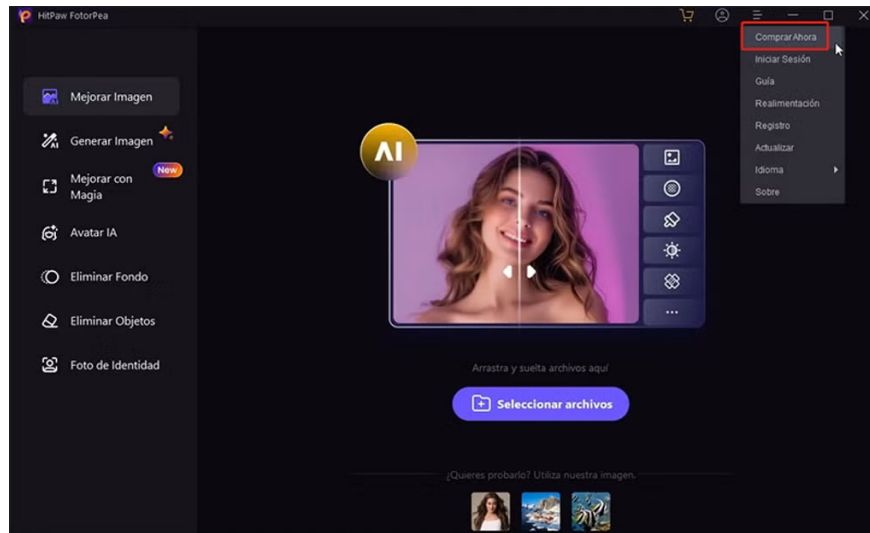

HitPaw FotorPea

HitPaw FotorPea is a premium AI tool designed to enhance your photography experience through all-in-one image editing and enhancement.

What is HitPaw FotorPea?

HitPaw FotorPea is a premium AI tool designed to enhance your photography experience through all-in-one photo editing and enhancement. Powered by cutting-edge technology, the software allows you to improve image resolution and quality, recolor and refresh vintage photos, and even erase unwanted elements seamlessly to create the perfect image.

Whether you are looking to achieve stunning high-definition images or just make subtle edits, HitPaw FotorPea makes sure you can do it easily with its intuitive design. With just a few clicks, vibrant images become accessible and memorable with minimal effort on your part.

Advantages of HitPaw FotorPea

Brings clarity and detail to every image

Using advanced AI technology, HitPaw FotorPea takes your photos to the next level, making them stand out with clarity and color. Imagine taking a photo of a breathtaking landscape or a captivating building; the app offers options to upgrade your photos to HD, 2K, 4K or 8K resolution in just seconds. If you love nature photography, easily view animals and flowers in sharp detail.

HitPaw FotorPea not only improves basic editing capabilities but also includes dynamic features that enhance photos in creative ways. One practical feature is the seamless background eraser, which transforms busy, cluttered backgrounds into clean, minimalistic pictures with ease. By intelligently detecting and separating the subject from the background, it is the ideal solution for creating professional marketing materials or eye-catching social media content.