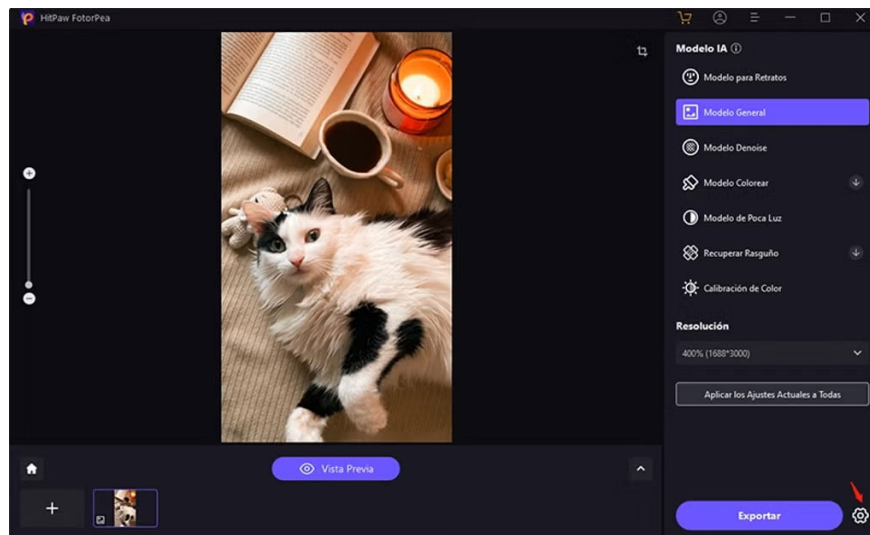

HitPaw FotorPea

HitPaw FotorPea is a premium AI tool designed to enhance your photography experience through all-in-one image editing and enhancement.

What is HitPaw FotorPea?

HitPaw FotorPea is a premium AI tool designed to enhance your photography experience through all-in-one photo editing and enhancement. Powered by cutting-edge technology, the software allows you to improve image resolution and quality, recolor and refresh vintage photos, and even erase unwanted elements seamlessly to create the perfect image.

Whether you are looking to achieve stunning high-definition images or just make subtle edits, HitPaw FotorPea makes sure you can do it easily with its intuitive design. With just a few clicks, vibrant images become accessible and memorable with minimal effort on your part.

Advantages of HitPaw FotorPea

Brings clarity and detail to every image

Using advanced AI technology, HitPaw FotorPea takes your photos to the next level, making them stand out with clarity and color. Imagine taking a photo of a breathtaking landscape or a captivating building; the app offers options to upgrade your photos to HD, 2K, 4K or 8K resolution in just seconds. If you love nature photography, easily view animals and flowers in sharp detail.

HitPaw FotorPea not only improves basic editing capabilities but also includes dynamic features that enhance photos in creative ways. One practical feature is the seamless background eraser, which transforms busy, cluttered backgrounds into clean, minimalistic pictures with ease. By intelligently detecting and separating the subject from the background, it is the ideal solution for creating professional marketing materials or eye-catching social media content.