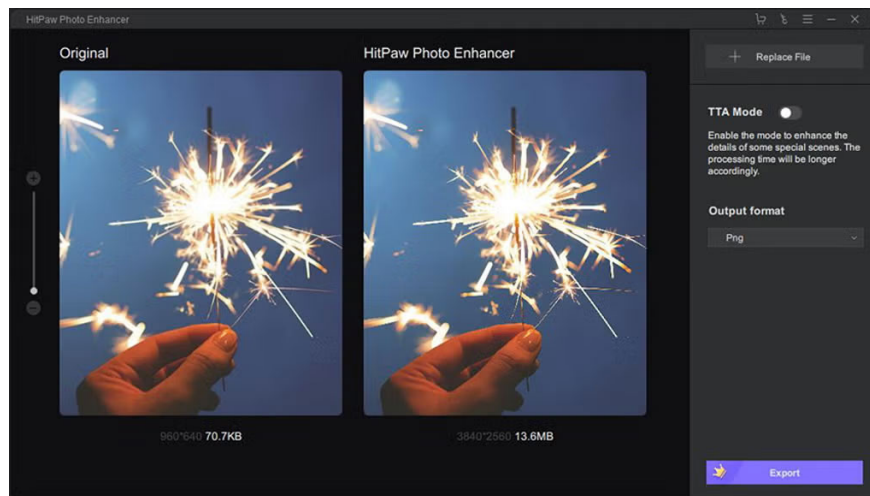

HitPaw FotorPea

HitPaw FotorPea is a premium AI tool designed to enhance your photography experience through all-in-one image editing and enhancement.

What is HitPaw FotorPea?

HitPaw FotorPea is a premium AI tool designed to enhance your photography experience through all-in-one photo editing and enhancement. Powered by cutting-edge technology, the software allows you to improve image resolution and quality, recolor and refresh vintage photos, and even erase unwanted elements seamlessly to create the perfect image.

Whether you are looking to achieve stunning high-definition images or just make subtle edits, HitPaw FotorPea makes sure you can do it easily with its intuitive design. With just a few clicks, vibrant images become accessible and memorable with minimal effort on your part.

Advantages of HitPaw FotorPea

Brings clarity and detail to every image

Using advanced AI technology, HitPaw FotorPea takes your photos to the next level, making them stand out with clarity and color. Imagine taking a photo of a breathtaking landscape or a captivating building; the app offers options to upgrade your photos to HD, 2K, 4K or 8K resolution in just seconds. If you love nature photography, easily view animals and flowers in sharp detail.