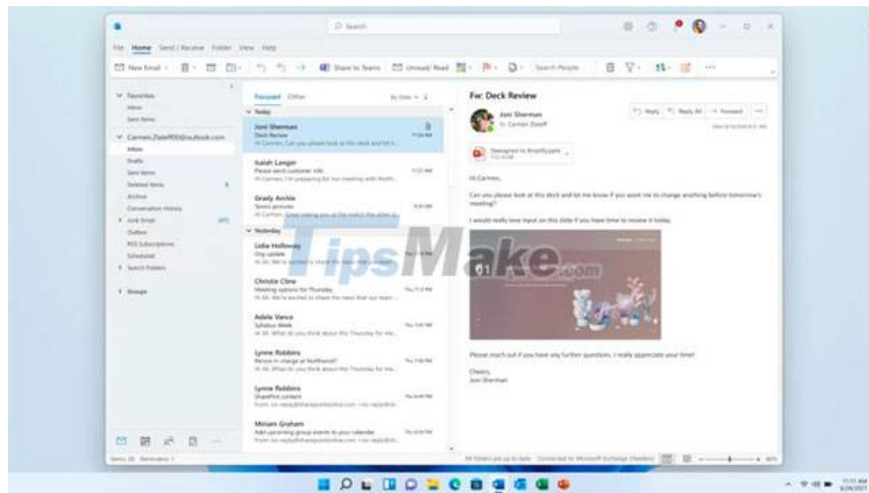

# Here it is! New interface of Microsoft Office

Microsoft started testing the new user interface for Office a few months ago. Design elements as well as aesthetics in the new interface have generally been more in line with the style of Windows 11.

After months of testing, tweaking, and receiving positive feedback from the Insider community, Microsoft has decided to start rolling out these changes to all Office 365 and Office 2021 users around the world.

One of the first tweaks that users can easily notice is in the ribbon bar area. The ribbon bar interface now feels more modern, softer thanks to the effect brought from the rounded corners, similar to other areas on Windows 11, thereby providing a more synchronized experience. However, this innovation will not change the way you use and manipulate the ribbon at all.

Besides the more 'round' interface, Microsoft has also tweaked the design to make Office better compatible with the light mode and dark mode options that users are applying for the operating system. There is nothing worse than a situation where an application runs in the light background, while the overall interface of the PC is in the dark background. This update of Office will completely solve that problem, not only helping to ensure aesthetics but also contribute to optimizing the user experience.