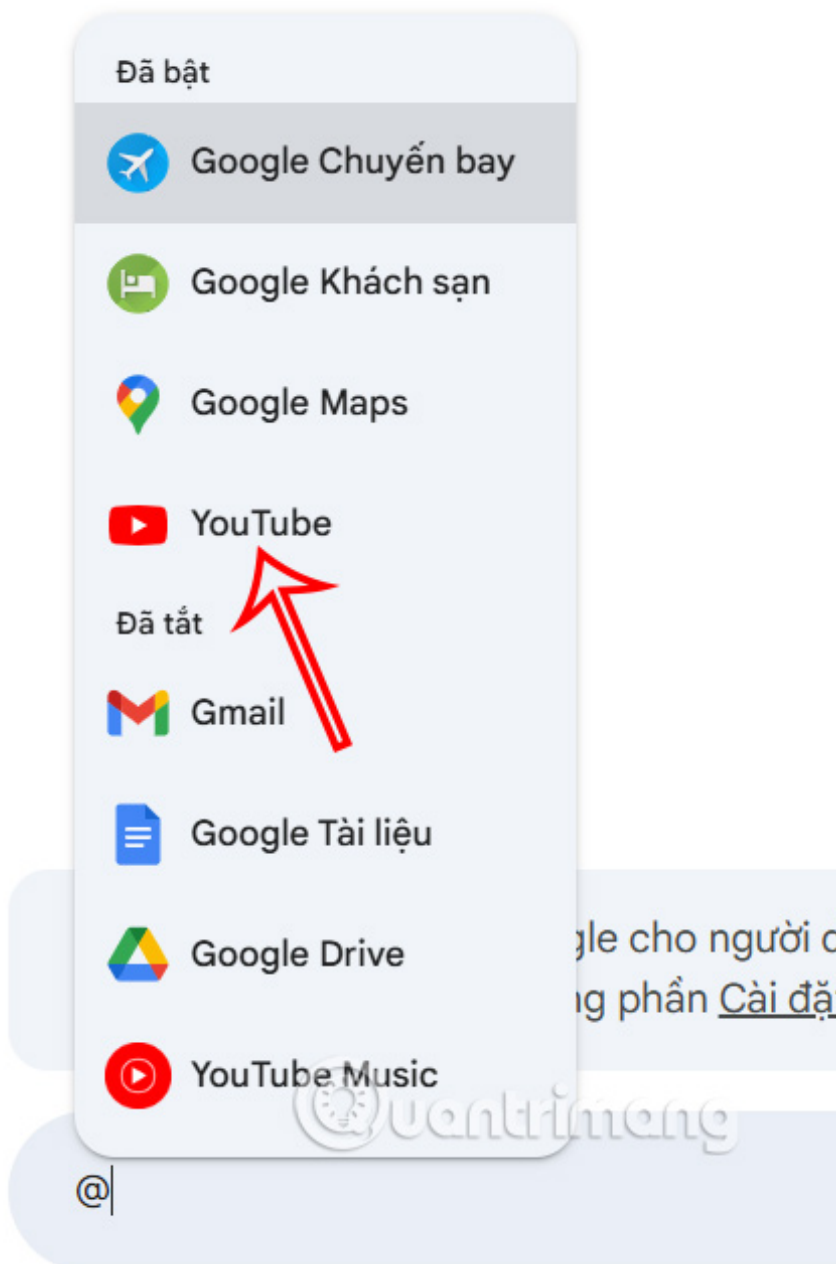

Step 2:

Next, **enter the keywords for the YouTube video content** you want to search for and press submit as usual.

Nhằm cải thiện AI của Google cho người dùng, nhân viên đánh giá sẽ được
có thể quản lý việc này trong phần Cài đặt.

Quantimeng

@YouTube video concert Anh trai vượt ngàn chông gai