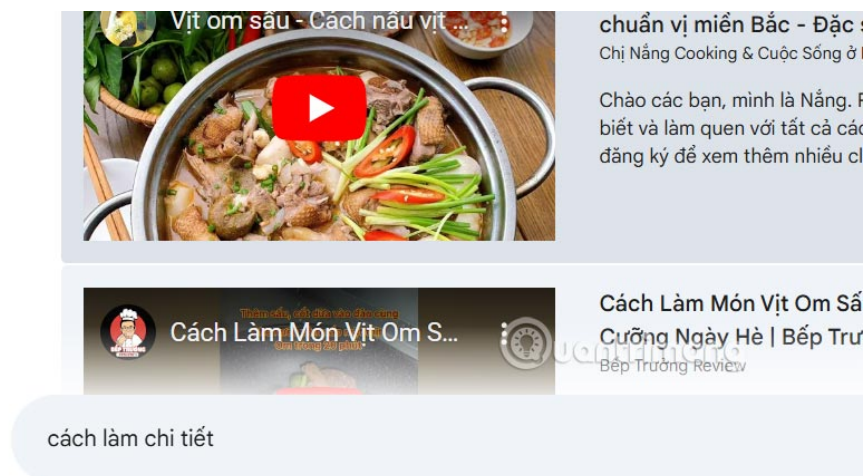

How to find YouTube videos on Gemini extremely quickly

Step 1:

We access Gemini and log in with your Google account. In the input field, enter **@ and then select YouTube** to use.

Step 2:

Next, **enter the keywords for the YouTube video content** you want to search for and press submit as usual.

Nhằm cải thiện AI của Google cho người dùng, nhân viên đánh giá sẽ được
có thể quản lý việc này trong phần Cài đặt.

Quantimeng

@YouTube video concert Anh trai vượt ngàn chông gai

Step 3:

As a result, users will see YouTube videos on Gemini based on the keywords they entered.

Alternatively, we can **find specific details within a YouTube video using Gemini**. First, you need to find the YouTube video you want. Once you have the video, simply enter the content you want to ask about, as shown in the image below. You don't need to enter too much information; just provide the main keyword you want to search for.