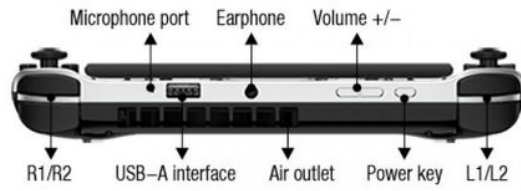

# GPD Win 3: handheld gaming laptop, integrated with buttons and sliding keyboard

A portable gaming laptop named GPD Win 3 has just been raised, the special feature is that it is integrated with the button and the sliding keyboard.

Below the 5.5-inch 720p screen, the keyboard appears when you slide it up. Fully integrated gamepad with two joysticks, 4 trigger buttons, a navigation keypad and four action buttons.

Heat sink slots are located on the back and bottom. There's also a USB-A port, the power key, a headphone jack and built-in microphone. Below that is where you'll find the speaker, USB-C Thunderbolt 4.0 port and two separate custom buttons. Finally, the fingerprint sensor is unlocked as well as the Xbox switch button located on the top.

In addition to playing directly on the included monitor, you can attach an accessory to support multiple I / O connections, output to an external display via HDMI 2.0b, Ethernet 1Gbps, USB-C X1, USB-A X3 . Make this machine a miniPC, do heavy office work.