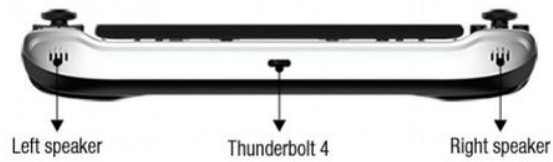

# GPD Win 3: handheld gaming laptop, integrated with buttons and sliding keyboard

A portable gaming laptop named GPD Win 3 has just been raised, the special feature is that it is integrated with the button and the sliding keyboard.

If you are looking for a handheld game console but must be a game for Windows 10, GPD Win 3 is such a product. If you look at it, you will only see that this is a regular gaming machine like the Nintendo Switch but in fact, GPD Win 3 is a portable gaming PC running Windows 10.

Below the 5.5-inch 720p screen, the keyboard appears when you slide it up. Fully integrated gamepad with two joysticks, 4 trigger buttons, a navigation keypad and four action buttons.

Heat sink slots are located on the back and bottom. There's also a USB-A port, the power key, a headphone jack and built-in microphone. Below that is where you'll find the speaker, USB-C Thunderbolt 4.0 port and two separate custom buttons. Finally, the fingerprint sensor is unlocked as well as the Xbox switch button located on the top.

As for GPD Win 3, the machine has a much better configuration with the latest 11th generation Intel Core i5 (2.4 - 4.2 GHz) or i7 (2.8 - 4.7 GHz) processor and goes comes with 16GB of LPDDR4 RAM, 1TB of memory in PCIe 3.0 SSD, Intel Xe GPU and comes with Wi-Fi 6, Bluetooth 5.0 and microSD card support. Win 3 is also equipped with a dual vibrating motor. Its powerful vibration effect and good vibrations will make you feel immersed in the game.