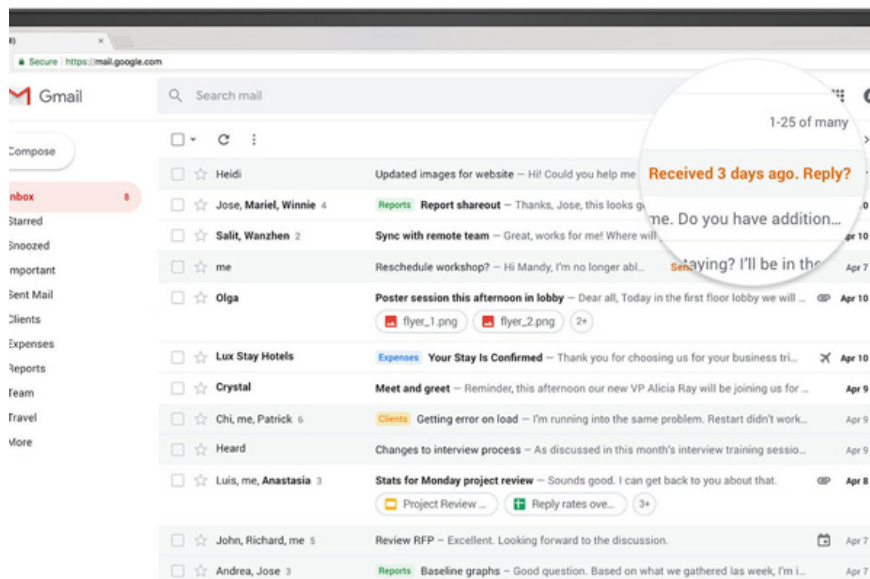

Google will death the old Gmail interface, forcing users to use the new interface

Currently, users can still choose to use between the familiar old interface or the new interface. However, in the next few months, Google will death the old Gmail interface and force users to use the new interface.

Google has introduced the new Gmail interface, along with many useful features to users since mid-April. Since then, users can still choose to use between the old familiar interface or the new interface. However, in the next few months, Google will death the old Gmail interface and force users to use the new interface.

The subject of this change will first be the G Suite user, Gmail users who sign up through the company or an organization.

G Suite administrators will have several months to prepare and notify their members about changing the new Gmail interface. The deadline for users to switch to the new interface will be in October, and then Google will turn off the old interface option.

Google will also apply this change to regular Gmail users in the next few months.

See more:

1. 9 Gmail tips on the new interface you should know
2. How to update the new Gmail interface if your Gmail has not been upgraded
3. How to find contacts in new Gmail