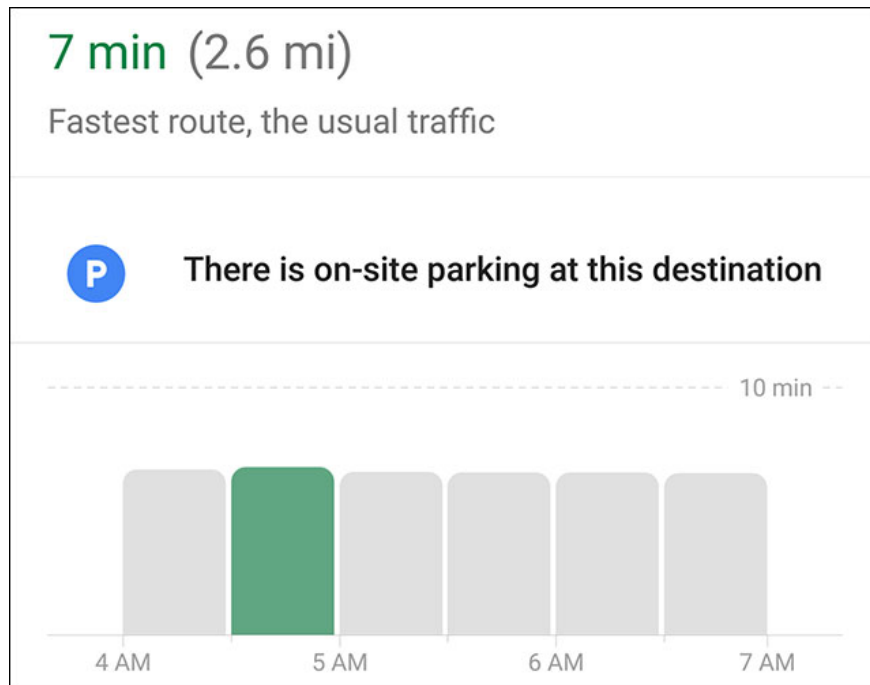

Now, when searching for a path, the application will display a small chart. The dashed line shows the average time taken to go all the way, while the bottom column shows that in a few hours, the road will still take longer.

Chart of travel time forecast on Google Maps

This feature is not as useful as on Google Maps desktop, allowing you to choose the departure time or the time to arrive to calculate the traffic status. But anyway, help plan the route.