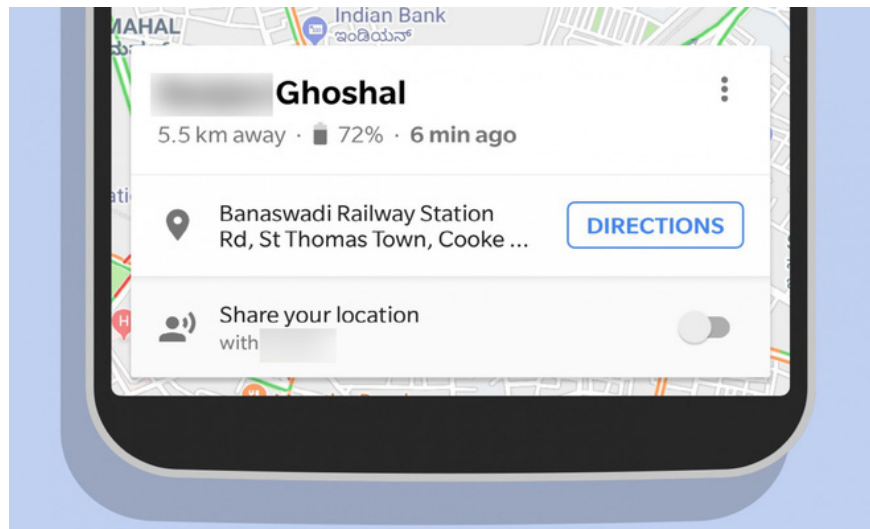

Google Maps displays the battery life on the device when sharing location

The new Android Police page has discovered an interesting feature of Google Maps, whereby when a person shares their location with you, this app will display information about battery life in their smartphone.

The new Android Police page has discovered an interesting feature of Google Maps, whereby when a person shares their location with you, this app will display information about battery life in their smartphone.

This helps you know the smartphone of the person sharing location information on Google Maps with you about to run out of battery. You won't have to worry if the person doesn't call you when you're lost, or their location doesn't show up on the map.