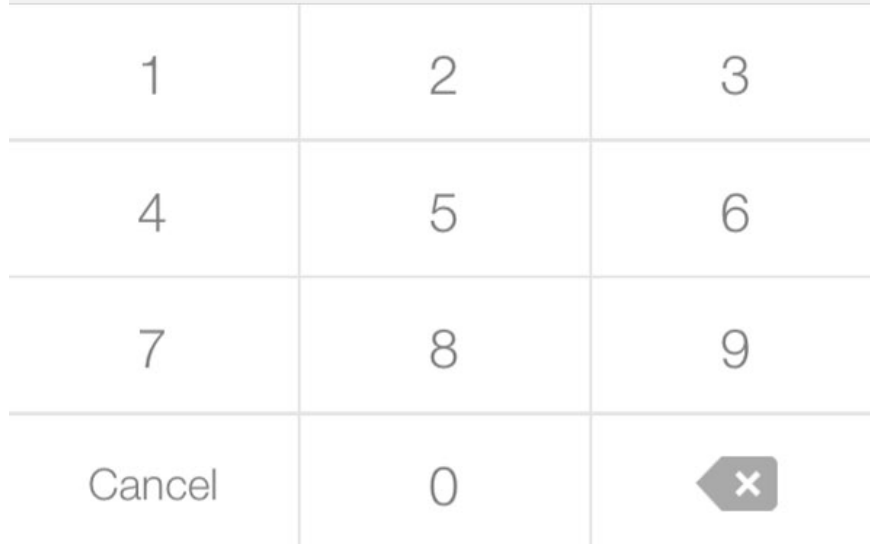

The Google Drive app lock password uses 4 digits similar to the lock password on iOS devices.

Download Google Drive for free [here](#).

You finished reading the article "**Google Drive for iOS updates the new version that supports password protection**" edited by the [TipsMake](#) team. We hope this article has provided you with many useful tech tips and tricks. You can search for similar articles on tips and guides. Thank you for reading and for following us regularly.