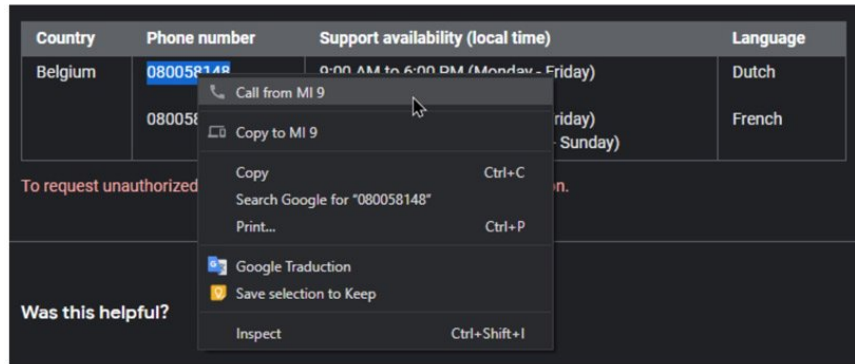

Google Chrome 78 officially launches, Dark Mode is the default for all websites

The most striking feature in Chrome 78 is the default Dark Mode for every website whether or not that website is supported.

Google has recently officially released version 78 of its Google Chrome web browser for Windows, macOS, Linux, ChromeOS, Android and iOS users.

Google Chrome 78 version adds many new features such as support for password checking tools, custom menus for the New Tab page, transferring calls from the browser to the phone. On this version of the operating system, the old XSS Auditor security feature has been removed.

The new Customize menu allows users to customize the theme's colors according to their preferences by clicking 'Customize' in the lower right corner of the New Tab page.

The 'click-to-call' feature allows users to transfer calls from the browser to the phone associated with the Google account.