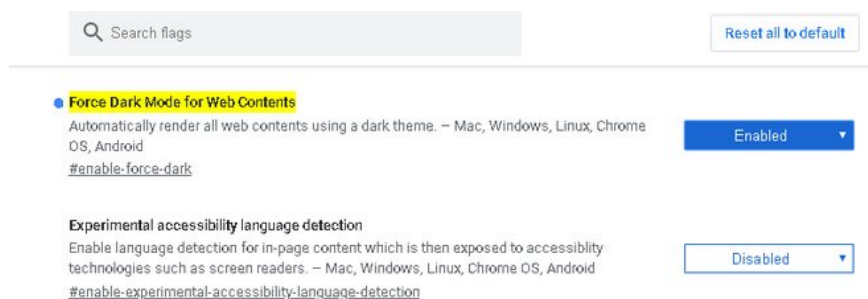

Chrome Password Safety Tool is an extension developed by Google, first integrated on Chrome 78. To activate Chrome Password Safety feature, users access the link below.

<chrome://flags/#password-leak-detection>