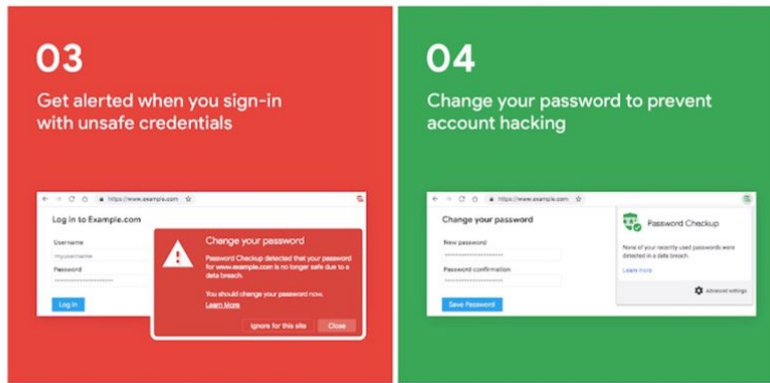

1. Please download the all-new Microsoft Edge stable version of Chromium 78 from the official Microsoft website
2. Deepin Linux - Extremely interesting operating system, beautiful interface, far beyond both Windows 10 and macOS
3. Freeze tab, a new feature that helps Google Chrome to consume less RAM, please experience

You finished reading the article "**Google Chrome 78 officially launches, Dark Mode is the default for all websites**" edited by the [TipsMake](#) team. We hope this article has provided you with many useful tech tips and tricks. You can search for similar articles on tips and guides. Thank you for reading and for following us regularly.