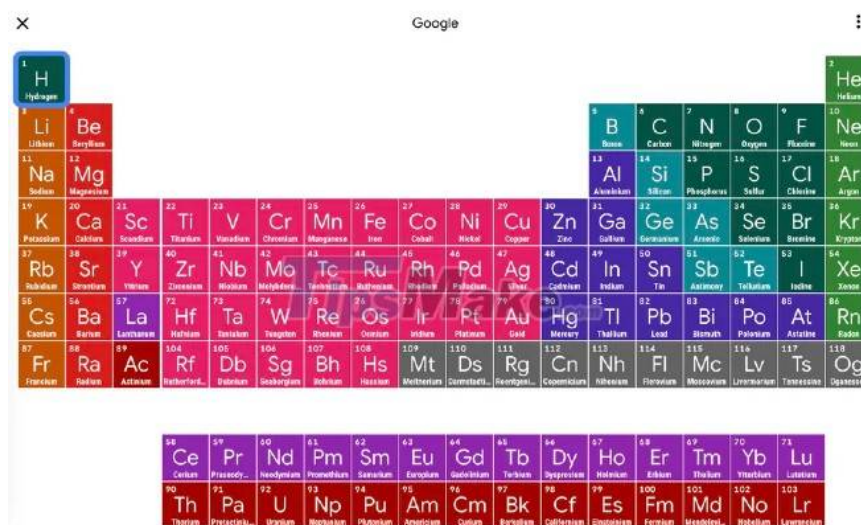

Google adds interactive periodic table of chemistry to search results

Google has just added an interactive periodic table to its search results so you can learn more about the elements. This periodic table will appear when you search for 'periodic table' and click the 'discover the elements' button on the right side of the page.

(It's not yet widely rolled out by Google, so it's possible that some users won't see the new periodic table when searching.)

You can also access Google's periodic table directly using the link [here](#).

Even non-geeks can find interesting things with Google's periodic table. You can click on different elements to learn about things like the element's atomic mass, melting point. The most attractive feature is viewing 3D models of each element.

Each element is also displayed with a short, interesting information surrounding it.

The interactive periodic table is rolling out along with some new family-powered features for the Google Assistant. Among them is an update to the Family Bell reminder feature.