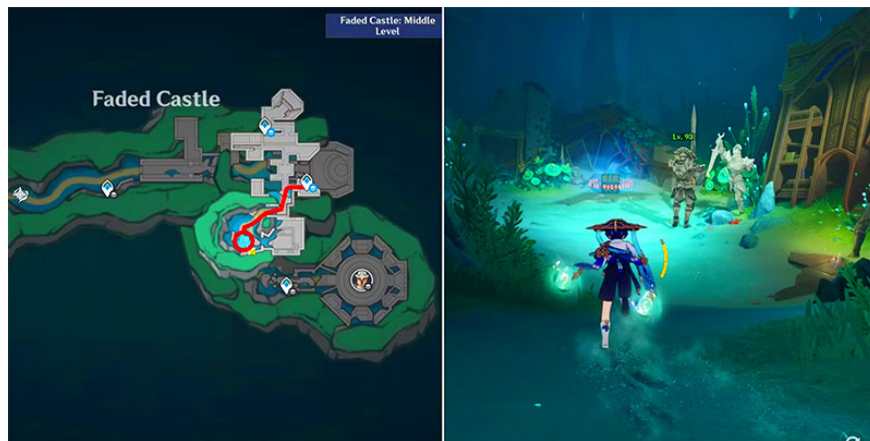

Chest Location in Faded Castle #6: