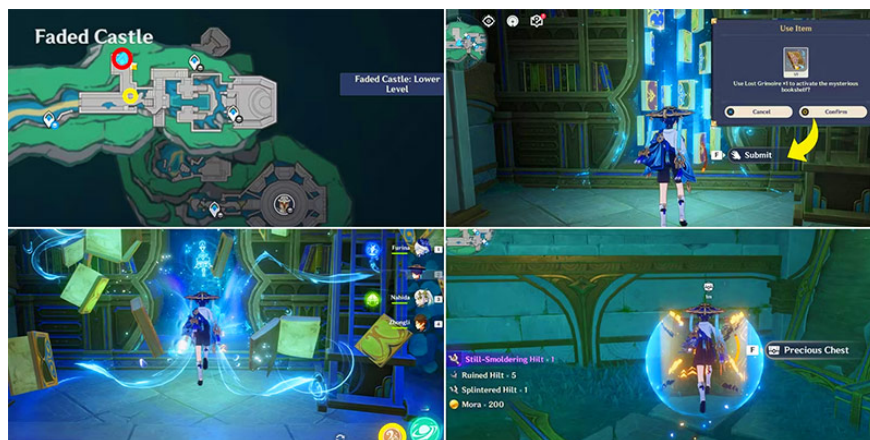

### **Chest Location in Faded Castle #2:**

From the previous location, go up the East stairs leading to the Exhibition Hall and follow the trail of "Ancient Books" to reveal a Super Chest in Genshin Impact. After collecting the chest's rewards, collect the "Ancient Book" for later use.

### **Chest Location in Faded Castle #3:**

Head towards the Exhibition Hall Teleport Point and defeat the Stone Dog in the next area to get the next Premium Chest in the Faded Castle.

### Chest Location in Fading Castle #4:

Return to the Mystery Bookshelf Challenge located on the lower level of the Faded Castle, and place the "Ancient Books" collected earlier in the bookshelf. Next, hold down "The Power of Ancient Symphony" and go inside to collect a Super Chest. However, this treasure chest is guarded, so the player must defeat hidden enemies before receiving the reward.