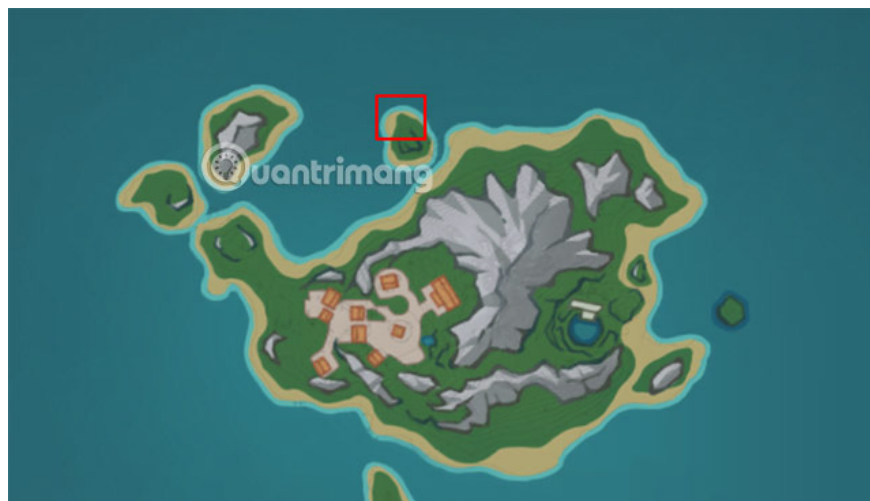

Chest location at Petrichor #2:

From the previous location, swim to a small island to the East and start the challenge on the North side of the island. Collect 22 Water Elementals within 90 seconds to complete the challenge, climb to the top of the mountain, collect a Water Elemental, and receive the Premium Chest in Genshin Impact.