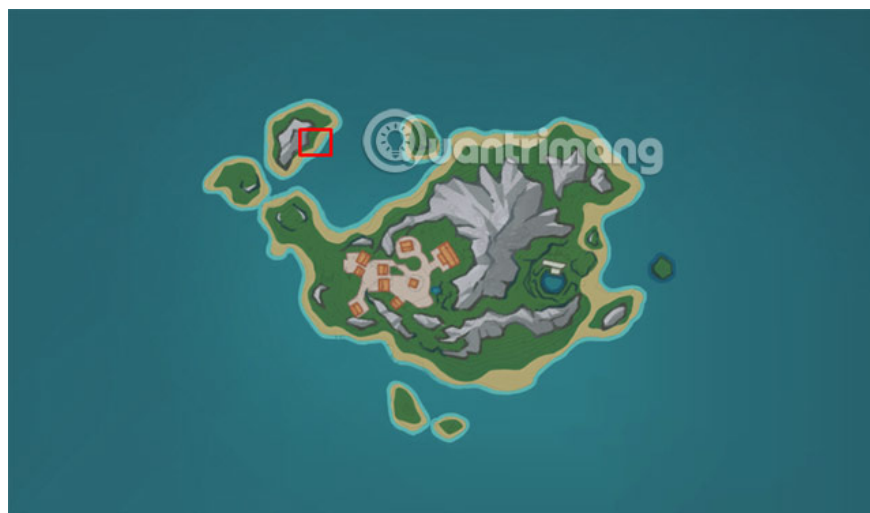

Genshin Impact: All chest locations in the Nostoi Region

Here are the chest locations in the Petrichor Genshin Impact Island area for you to search, including some chests that will require you to complete a quest to receive the chest.

In Genshin Impact, the land of Nostoi is the starting point of the quest "Canticles of Harmony". You can get here by teleporting to the Teleport Point that the developers have placed in the northwest Petrichor island area.

Although the Nostoi region seems small at first glance, it contains countless secrets waiting for players to discover in addition to the world quest storyline. Throughout their exploration of the Nostoi region, players will encounter a variety of new challenges with quests and treasure chests, each offering unique challenges and rewards in Genshin Impact. Below are the chest locations in the Petrichor Island area for you to search, including some chests that will require you to complete a quest to receive the chest.

Petrichor Island Treasure Chest Location in Genshin Impact

Players can locate 26 chests in the Nostoi region, which are scattered around the Petrichor and Faded Castle areas in Genshin Impact. Petrichor is home to nine treasure chests, while the Fading Castle has 17 chests to collect.

Chest location at Petrichor #1:

Teleport to the Teleport Point northwest of Petrichor Island and head east to find the first treasure chest in the Nostoi Area. Kill the Hilichurls around the Premium Chest and proceed to collect it.