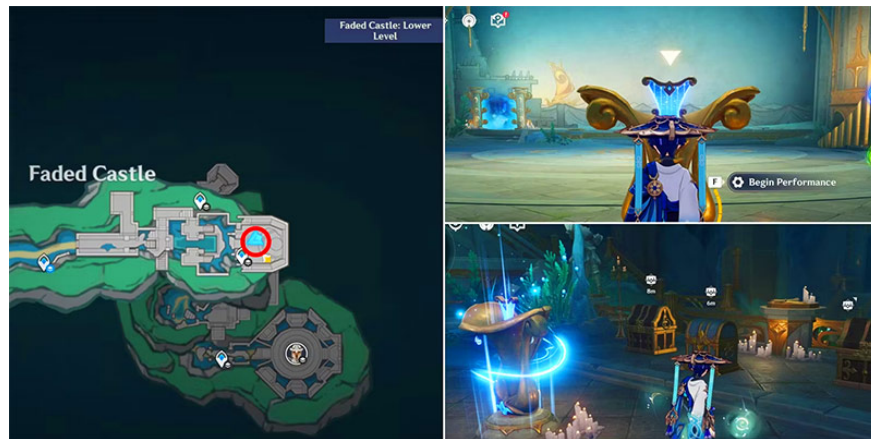

Chest Location in Faded Castle #16

Here, you must complete three performances in the "Surprise Stage" section at the Faded Castle: Lower Floor to receive valuable items. What you can get includes a Super Chest, Rare Chest, and a Tuba Mirum music score.

Chest Location in Fading Castle #17