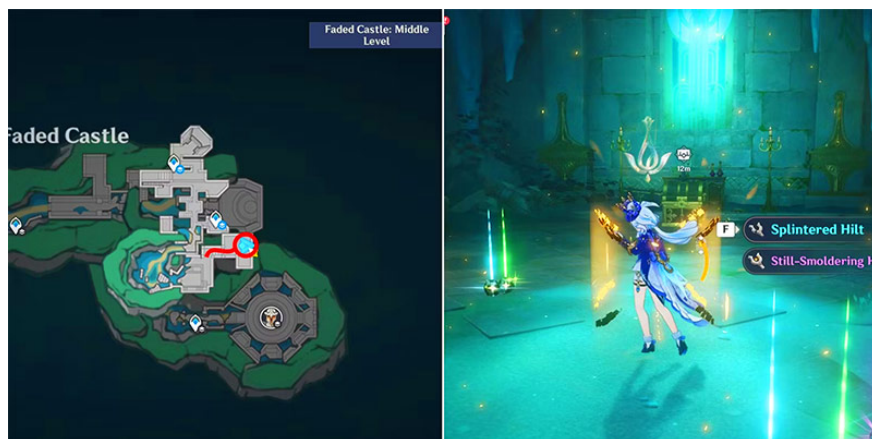

Also near the 6th chest location, continue down the same path to find a Weird Chest behind another Mystery Bookshelf Challenge in Genshin Impact.

Chest Location in Faded Castle #8:

Go up the stairs inside the Bookshelf to find more Jelly Dogs. Defeat them and you will see a Super Chest.