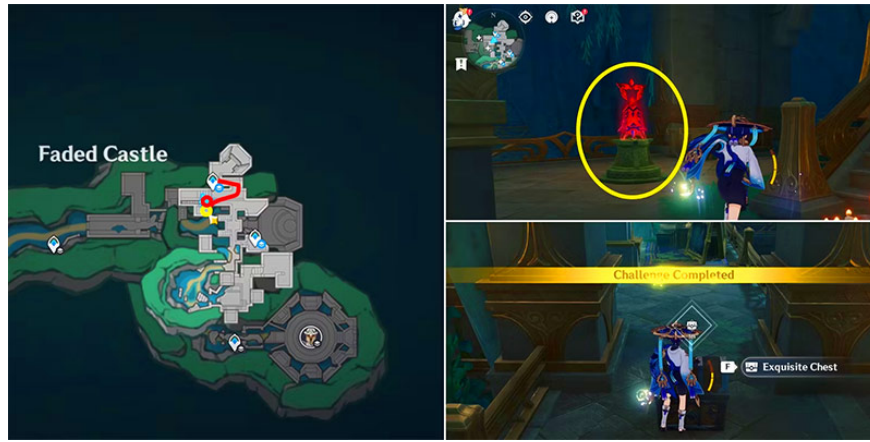

Activate the challenge south of the North Teleport Point in Fading Castle: Middle Floor, then collect 15 Water Elementals within 60 seconds to receive a Super Chest.

Chest Location in Faded Castle #13:

Go up the stairs next to the previous challenge to reach the Fading Castle: Upper Level. When you arrive, you will have to pass the Mystery Bookshelf challenge to enter. Once solved, defeat the enemies hidden inside and collect a Weird Chest.

Chest Location in Faded Castle #14: