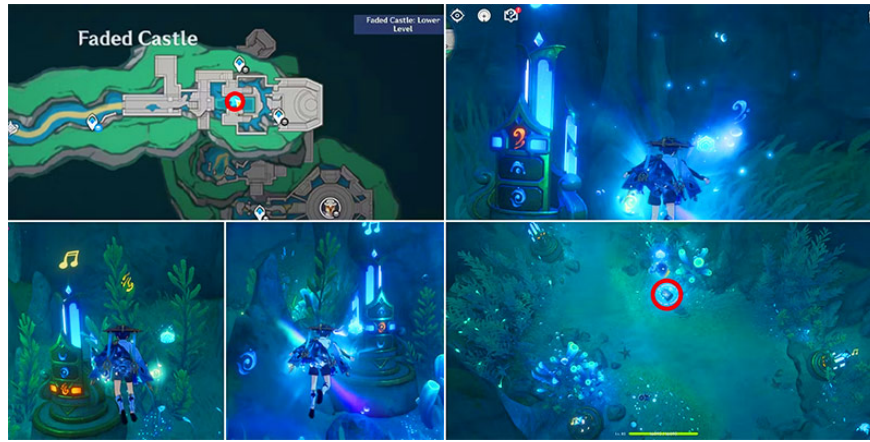

The Final Treasure Chest in the Fading Castle is hidden beneath the water and can only be unlocked by playing the correct notes for each Harmonic Pipe.

What chests in Genshin Impact open?

Just in such an area you can earn quite a few chests and open up Adventure Exp, primeval stones, some amount of Mora, random weapons, holy relics and more.

You finished reading the article "**Genshin Impact: All chest locations in the Nostoi Region**" edited by the [TipsMake](#) team. We hope this article has provided you with many useful tech tips and tricks. You can search for similar articles on tips and guides. Thank you for reading and for following us regularly.