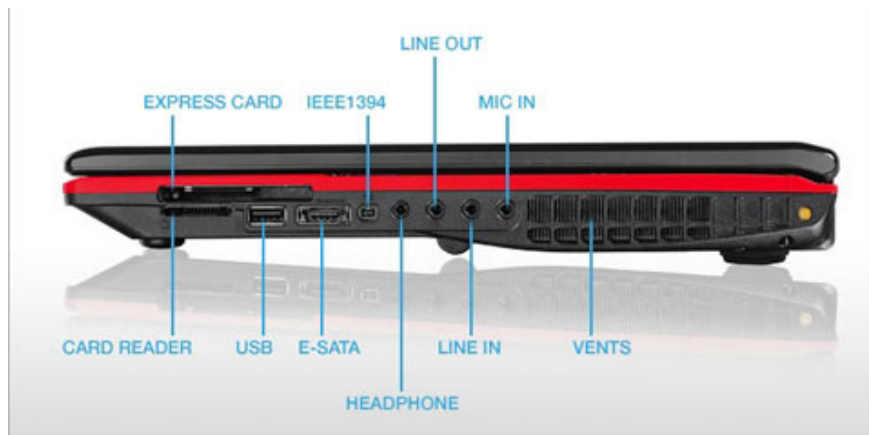

It has a 17-inch mirror screen with a resolution of 1,680 x 1,050 pixels.

Speaker system next to this model.

Left edge machine with kensington lock, 2 USB ports, LAN, and DVD optical drive.

Right side with Express Card slot, e-Sata, IEEE1394, microphone and headphone jacks.