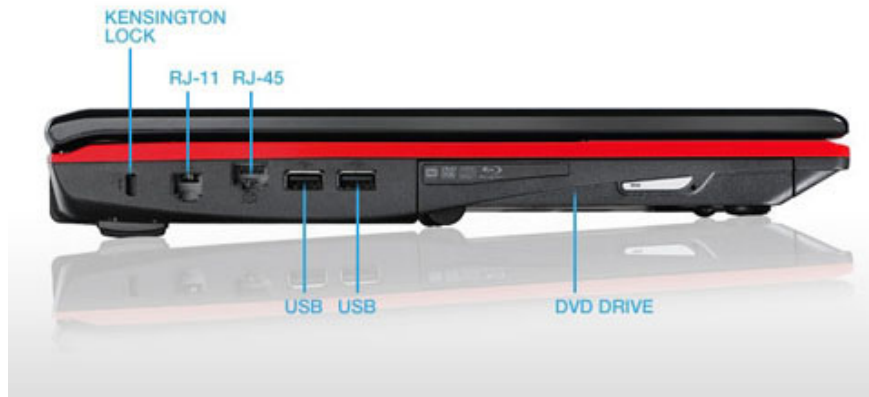

Gaming laptops use MSI's Radeon 5870 card

With the power coming from one of ATI's most powerful graphics cards, MSI E7405 also has up to 4GB of RAM and Core i5 processor.

Along with the power coming from one of ATI's most powerful graphics cards, MSI E7405 also has up to 4GB of RAM and Core i5 processor .

It has a 17-inch mirror screen with a resolution of 1,680 x 1,050 pixels.

Speaker system next to this model.

Left edge machine with kensington lock, 2 USB ports, LAN, and DVD optical drive.

Right side with Express Card slot, e-Sata, IEEE1394, microphone and headphone jacks.