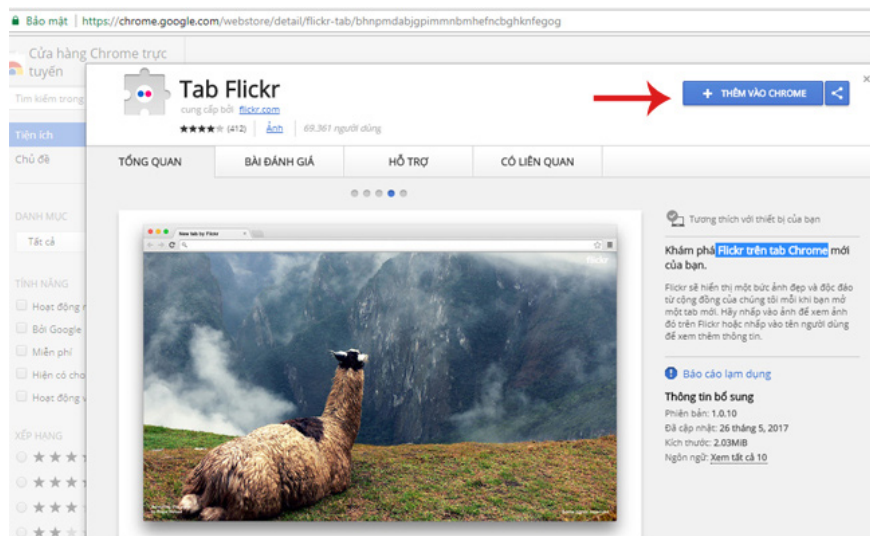

Flickr Chrome Extension, an extension that helps you display a famous photo from Flickr social network every time you open a new tab. With this extension, instead of facing the new tabbed default interface in Chrome browser, you will have a completely new interface.

## Feature of Flickr:

1. When opening a new window, famous photos of professional photographers on Flickr Photos will be displayed instead of the tedious default interface.
2. Click on the photo or the share name to see information on Flickr.
3. The viewed image will be displayed as a slideshow when using scrolling.

## How to install Flickr Chrome Extension:

Step 1: Visit the Chrome Web Store under the link below.

<https://chrome.google.com/webstore/detail/flickr-tab/bhnpmdabjgpimmnbnmhefnbcghknfegog>

Step 2: On the interface, click on "Add to Chrome".