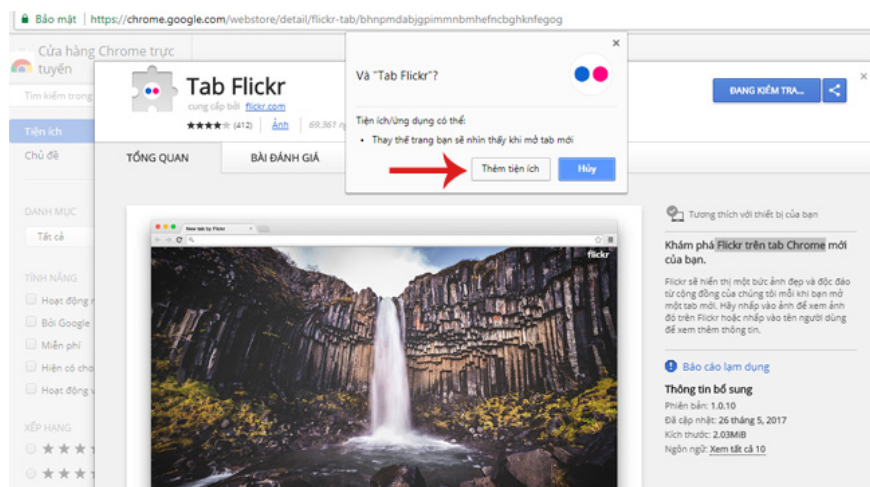

## Feature of Flickr:

1. When opening a new window, famous photos of professional photographers on Flickr Photos will be displayed instead of the tedious default interface.
2. Click on the photo or the share name to see information on Flickr.
3. The viewed image will be displayed as a slideshow when using scrolling.

## How to install Flickr Chrome Extension:

Step 1: Visit the Chrome Web Store under the link below.

<https://chrome.google.com/webstore/detail/flickr-tab/bhnpmdabjgpimmnbnmhefnbcghknfegog>

Step 2: On the interface, click on "Add to Chrome".

Step 3: In the new window that appears, select "Add gadget" to install Flickr Extension.

After installation is complete, the message will be added to Chrome. Try opening a new blank tab and feel it!

See more: