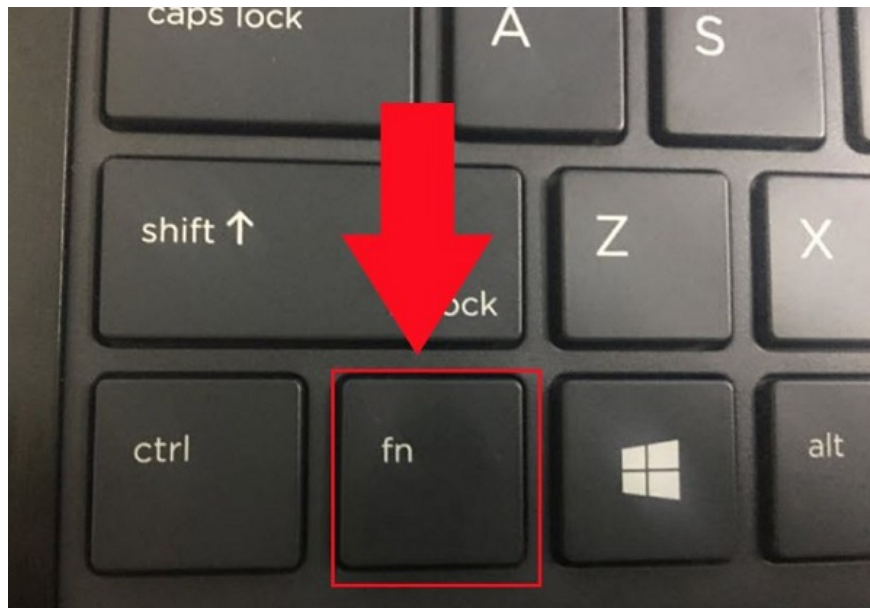

Finding the cause of the Fn key being reversed (Fixed)

Are you experiencing a situation where the Fn key is reversed and don't know what to do? TipsMake will tell you the cause and how to fix this error!

Are you experiencing a situation where the Fn key is reversed and don't know what to do? TipsMake will tell you the cause and how to fix this error!

While working on the computer, Fn is one of the frequently used keys. Therefore, if this key suddenly 'misbehaves' and does not work as expected, it will definitely greatly affect your work and needs. So why **is the Fn key reversed** ? How to handle this situation? All of these questions have been answered in detail in this article.

Find out why the Fn key is reversed

Fn (short for Function) > This is an extremely important function key, often combined with other keys such as F1 to F12 to perform many functions such as: increase/decrease volume, turn on/off wifi, bluetooth, increase/decrease screen brightness.

With the Fn inverted state, this is specifically the state of inverting the function. For example, when you press the F1 key alone, it will perform the Windows function key Help, redirecting to the user support website. If you want to mute the sound, you must use the Fn + F1 key combination to mute the sound.