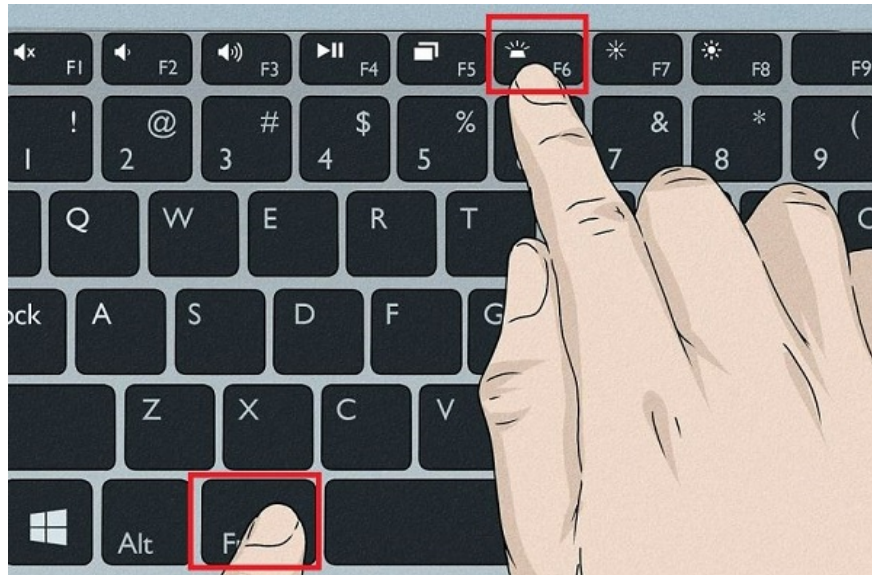

Cause of Fn being reversed

According to the admin's research, the reason Fn is reversed is because you have set the Fn key to always be on. At this time, you do not need to press Fn + . Just press F1 - F12 to quickly perform the functions of the Fn + combination.

Sometimes, it is also possible that your laptop keyboard has errors such as inaccurate response, random jumping, paralysis, stuck keyboard. This is often the result of your keyboard being strongly impacted, soaked in water, too much dust. and Fn not working properly can also be due to this reason.