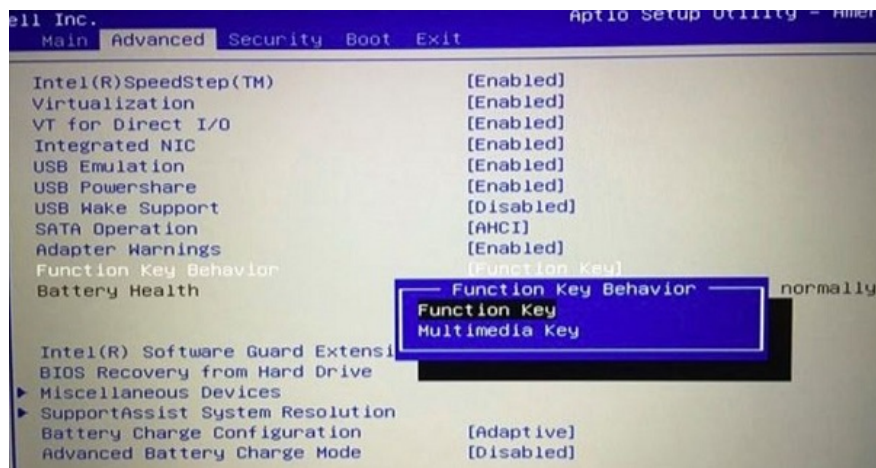

Some other notes

1. In case the Fn key is completely unusable. Try updating the keyboard driver for the device by: Right-click the Start button > Select **Device Manager** > Double-click **Keyboards** > Right-click **HID Keyboard Device** > Select **Update Driver** .
2. In addition, you can fix the keyboard error by following these steps: Press **Win+S** and type 'troubleshoot settings' > Open it > Select **Keyboard** > Click **Run the troubleshooter** of this item and wait for the system to run automatically.
3. In case you cannot fix it yourself at home or the keyboard shows other strange signs. It is best to bring the device to a reputable repair center so that a technician can help you check it.

TipsMake wishes you success in fixing the Fn key error!

1. **[99% Fixed] Clock Watchdog Timeout Blue Screen Error**
2. **Fix the error of drive D having a yellow exclamation mark on Windows 11 very quickly**

You finished reading the article "**Finding the cause of the Fn key being reversed (Fixed)**" edited by the [TipsMake](#) team. We hope this article has provided you with many useful tech tips and tricks. You can search for similar articles on tips and guides. Thank you for reading and for following us regularly.