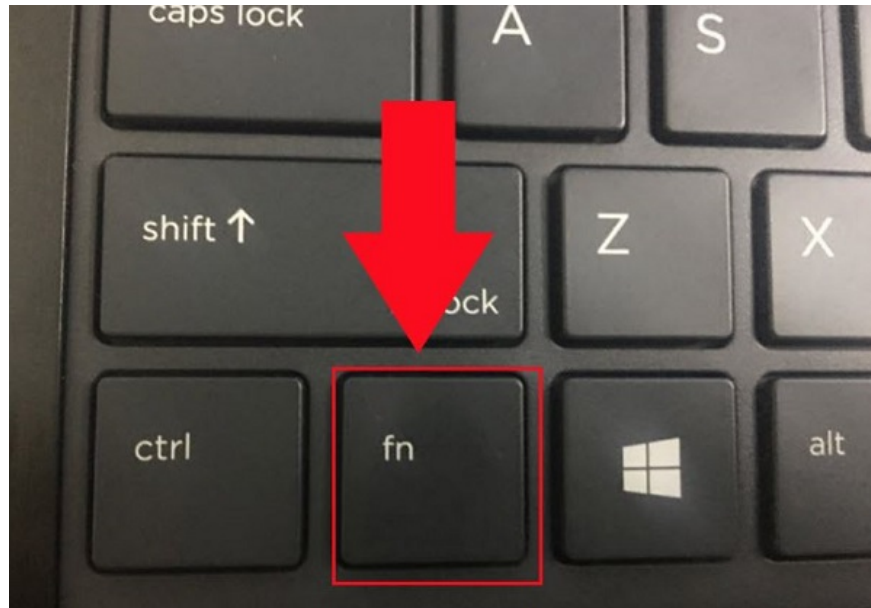

Finding the cause of the Fn key being reversed (Fixed)

Are you experiencing a situation where the Fn key is reversed and don't know what to do? TipsMake will tell you the cause and how to fix this error!

Are you experiencing a situation where the Fn key is reversed and don't know what to do? TipsMake will tell you the cause and how to fix this error!

While working on the computer, Fn is one of the frequently used keys. Therefore, if this key suddenly 'misbehaves' and does not work as expected, it will definitely greatly affect your work and needs. So why **is the Fn key reversed** ? How to handle this situation? All of these questions have been answered in detail in this article.

Find out why the Fn key is reversed

Fn (short for Function) > This is an extremely important function key, often combined with other keys such as F1 to F12 to perform many functions such as: increase/decrease volume, turn on/off wifi, bluetooth, increase/decrease screen brightness.

With the Fn inverted state, this is specifically the state of inverting the function. For example, when you press the F1 key alone, it will perform the Windows function key Help, redirecting to the user support website. If you want to mute the sound, you must use the Fn + F1 key combination to mute the sound.