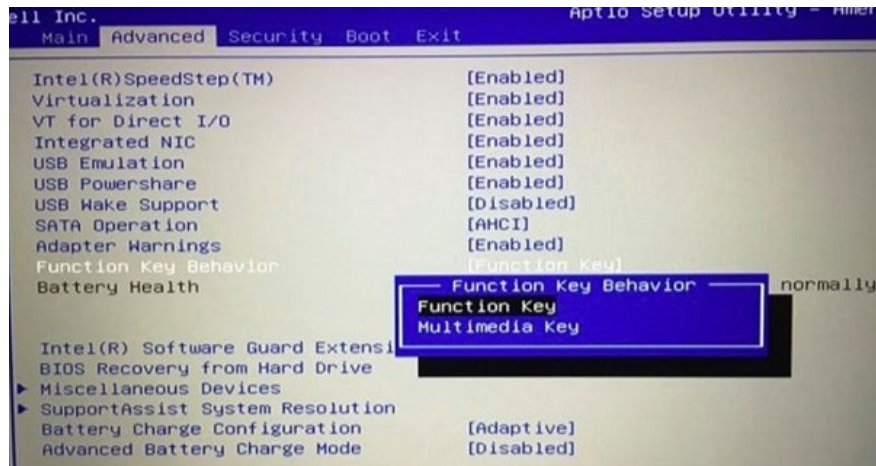

Some other notes

1. In case the Fn key is completely unusable. Try updating the keyboard driver for the device by: Right-click the Start button > Select **Device Manager** > Double-click **Keyboards** > Right-click **HID Keyboard Device** > Select **Update Driver** .
2. In addition, you can fix the keyboard error by following these steps: Press **Win+S** and type 'troubleshoot settings' > Open it > Select **Keyboard** > Click **Run the troubleshooter** of this item and wait for the system to run automatically.
3. In case you cannot fix it yourself at home or the keyboard shows other strange signs. It is best to bring the device to a reputable repair center so that a technician can help you check it.

TipsMake wishes you success in fixing the Fn key error!

1. **[99% Fixed] Clock Watchdog Timeout Blue Screen Error**
2. **Fix the error of drive D having a yellow exclamation mark on Windows 11 very quickly**

You finished reading the article "**Finding the cause of the Fn key being reversed (Fixed)**" edited by the [TipsMake](#) team. We hope this article has provided you with many useful tech tips and tricks. You can search for similar articles on tips and guides. Thank you for reading and for following us regularly.