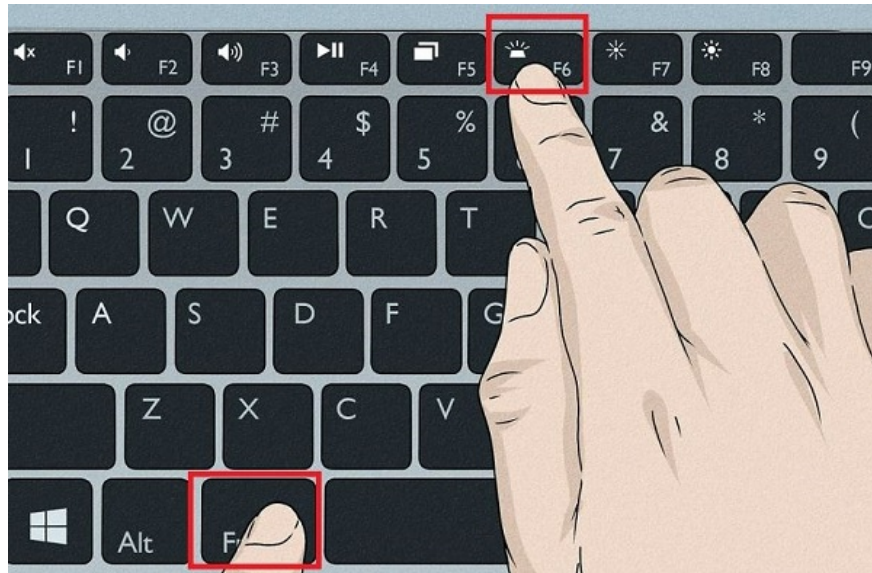

Cause of Fn being reversed

According to the admin's research, the reason Fn is reversed is because you have set the Fn key to always be on. At this time, you do not need to press Fn + . Just press F1 - F12 to quickly perform the functions of the Fn + combination.

Sometimes, it is also possible that your laptop keyboard has errors such as inaccurate response, random jumping, paralysis, stuck keyboard. This is often the result of your keyboard being strongly impacted, soaked in water, too much dust. and Fn not working properly can also be due to this reason.