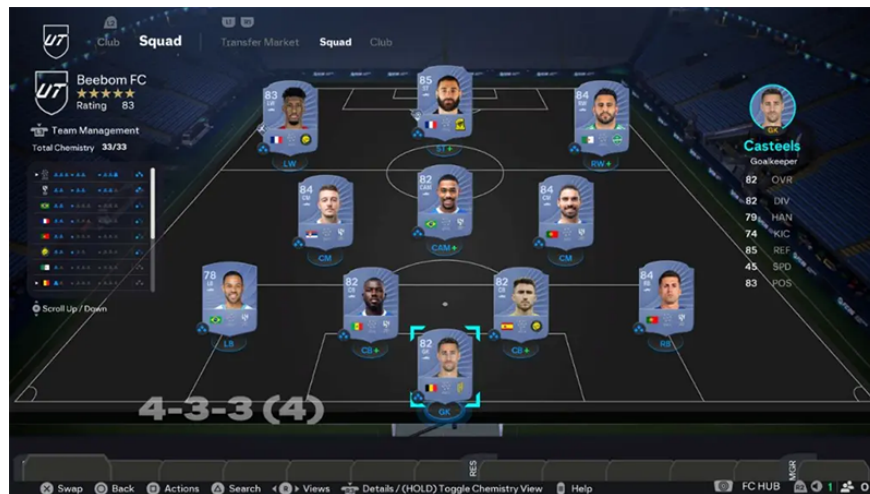

Player	Location	Club	Price (Coins)
Aymeric Laporte	CB	Al Nassr	650
Renan Lodi	LB	Al Hilal	400
Sergej Milinković-Savić	CM	Al Hilal	1,000
Rúben Neves	CM	Al Hilal	1,200
Malcolm	ORANGE	Al Hilal	2,700
Riyad Mahrez	RW	Al Ahli	1,200
Kingsley Coman	LW	Al Nassr	3,600
Karim Benzema	ST	Al Ittihad	7,200

The Saudi Pro League may not be as famous as Europe's, but it brings together a star-studded cast: Canelo, Neves, Coman, Mahrez, Benzema – all of whom are 'surprisingly cheap'.

Một cái tên bạn có thể nghĩ đến đây chính là **N'Golo Kanté** – vị tiền vệ 'OP' trong Ultimate Team, nhưng giá còn rẻ hơn nên tôi khuyên cho bạn là nên mua ngay giai đoạn này.

Một số đội hình khác

Đội hình 25K #1 – 4-3-3

Cầu thủ	Vị trí	CLB	Giá
Chevalier	GK	PSG	2,000
Livramento	RB	Newcastle	2,500
Hincapié	CB	Arsenal	3,000
Gvardiol	CB	Man City	3,500
Nuno Mendes	LB	PSG	3,800
Neves	CM	PSG	2,800
Camavinga	CM	Real Madrid	2,700
Wirtz	CAM	Liverpool	4,200