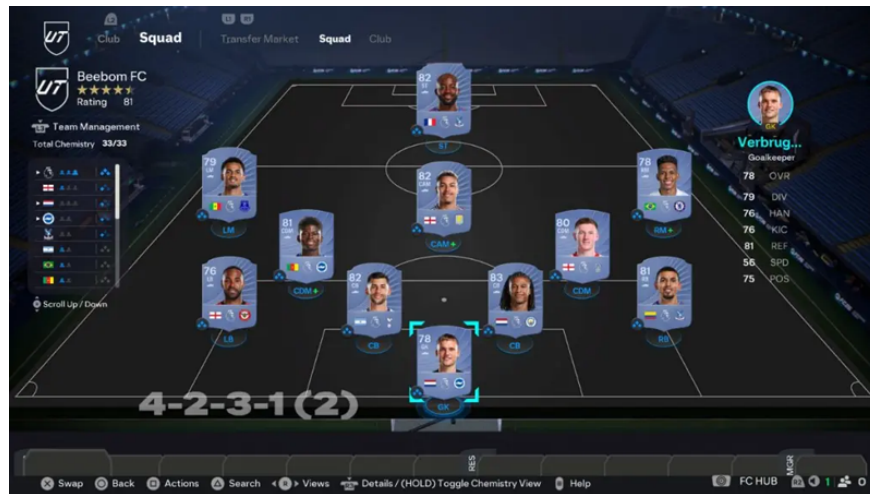

Player	Location	Club	Price (Coins)
Nathan Aké	CB	Man City	2,700
Daniel Muñoz	RB	Crystal Palace	650
Elliot Anderson	CDM	Nottingham Forest	750
Carlos Baleba	CDM	Brighton	900
Morgan Rogers	ORANGE	Aston Villa	750
Illiman Ndiaye	LM	Everton	650
Estevão	RM	Chelsea	1,000
Jean-Philippe Mateta	ST	Crystal Palace	750

With a budget of 10k, the Premier League is always a golden land to exploit. C.Romero of "Tot Ga" and Nathan Aké of MC form a solid central defender duo, the two wings are covered by Rico Henry and Muñoz. Anderson - Baleba control the midfield, in which Baleba has a pretty good ability to shoot from afar.

The wings are boosted by Ndiaye and Estevão, while striker Mateta brings aerial prowess. Combined with the meta 4-3-2-1 formation, this formation is more than enough to help you rank up in Rivals.

Some other 10k lineups you should check out

10K Formation #1 – 4-2-3-1

Player	Location	Club	Price
Jonas Urbig	GK	Bayern	600
Arnau Martinez	RB	Girona	850
Murillo	CB	Nottingham Forest	1,000
Levi Colwill	CB	Chelsea	900
Milos Kerkez	LB	Liverpool	1,000
Arthur Vermeeren	CDM	Marseille	700