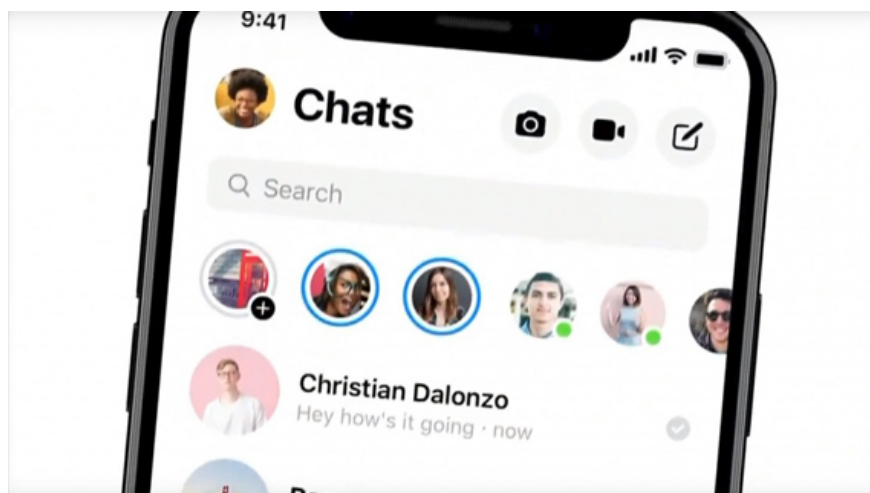

David Marcus, Vice President of Messenger array, said the new application will be released "very soon" but has not given a specific time.

Please take a look at the new Messenger interface.