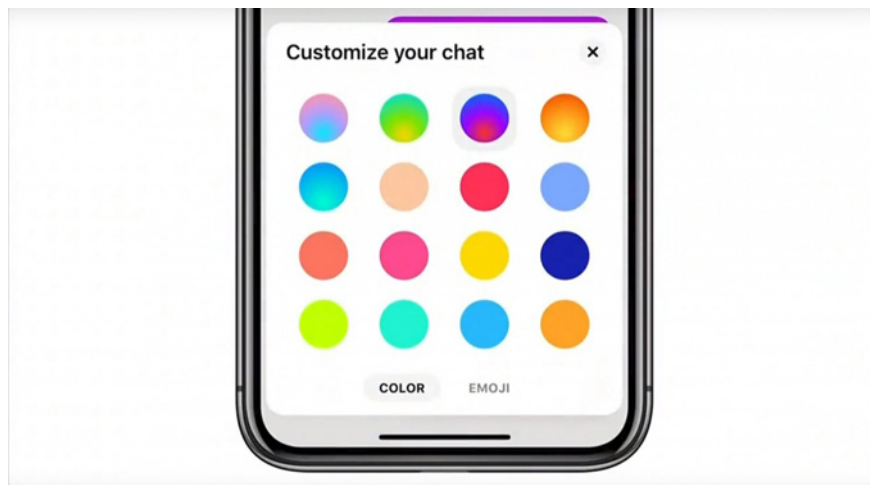

At the F8 Facebook conference in progress in the US, Facebook has introduced a completely new version of Messenger with a simplified interface and night mode (Dark Mode).

Initially, Facebook Messenger was very simple, but over time Facebook added it too much to make it a 'mess', no longer focused on the original purpose of chatting.

Facebook CEO Mark Zuckerberg announced at the F8 conference that Messenger is being completely redesigned so that users have a simple and fast experience when texting.

Since the beginning of this year, Facebook has begun to develop the new Messenger interface with night mode (Dark Mode) for users who own OLED screen devices that want to save battery power and users who don't want to be blinding. when using at night.

Next the new app will minimize buttons, the bottom navigation bar is minimalistic with only 3 tabs to make everything look more neat and easier to understand. In conversations, users will be easier to manipulate when the button is reduced from 6 to 4. Camera icons and games moved to the upper right corner look more reasonable. In addition, chat bubbles have gradient colors, which look like Skype.

Please take a look at the new Messenger interface.

To turn on this dark mode interface, you just need to find the crescent moon sticker and send it to a friend. The moon effect appears, along with the option to turn on the dark mode on Messenger.