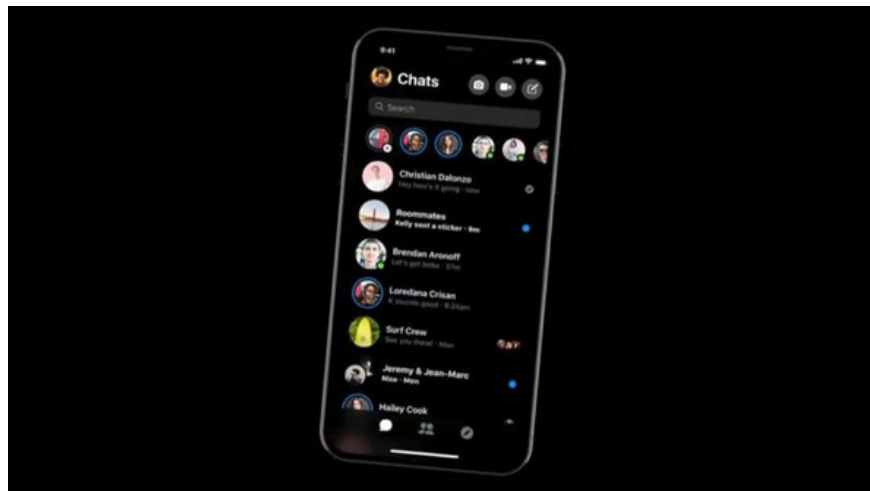

Facebook refreshes Messenger with a minimalist interface, adding Dark Mode, running faster

At the F8 Facebook conference in progress in the US, Facebook has introduced a completely new version of Messenger with a simplified interface and night mode (Dark Mode).

At the F8 Facebook conference in progress in the US, Facebook has introduced a completely new version of Messenger with a simplified interface and night mode (Dark Mode).

Initially, Facebook Messenger was very simple, but over time Facebook added it too much to make it a 'mess', no longer focused on the original purpose of chatting.

Facebook CEO Mark Zuckerberg announced at the F8 conference that Messenger is being completely redesigned so that users have a simple and fast experience when texting.

Since the beginning of this year, Facebook has begun to develop the new Messenger interface with night mode (Dark Mode) for users who own OLED screen devices that want to save battery power and users who don't want to be blinding. when using at night.

Next the new app will minimize buttons, the bottom navigation bar is minimalistic with only 3 tabs to make everything look more neat and easier to understand. In conversations, users will be easier to manipulate when the button is reduced from 6 to 4. Camera icons and games moved to the upper right corner look more reasonable. In addition, chat bubbles have gradient colors, which look like Skype.