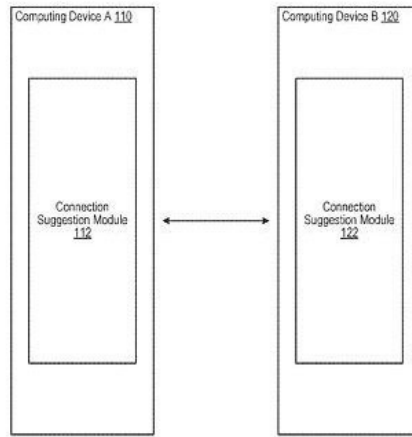

© United States Patent and Trademark Office

If this feature is actually implemented by Facebook in the future, it will be very helpful for those who want to make friends and get acquainted with the girls / boys that they love but do not dare to ask for information directly or indirectly.

See more:

1. New feature on Facebook, allowing inserting music into photos and videos
2. Facebook launched the 3D Photo feature, turning 2D portrait images into vivid 3D
3. Facebook downgrades websites specializing in content stealing

You finished reading the article "**Facebook is about to suggest friends with people who are near you**" edited by the [TipsMake](#) team. We hope this article has provided you with many useful tech tips and tricks. You can search for similar articles on tips and guides. Thank you for reading and for following us regularly.