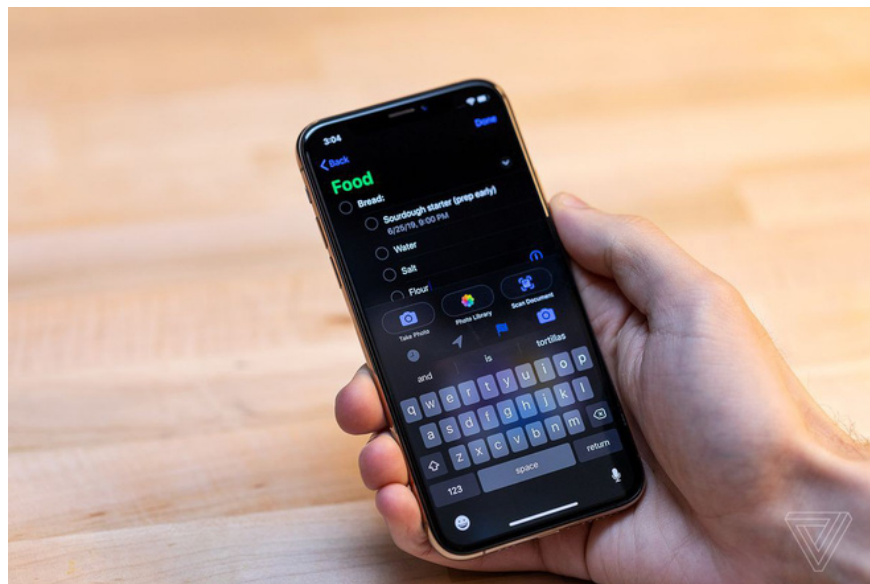

1. New view.
2. Automatically arrange smart photos.
3. Suggest commemorative photos from time to time or remind you of commemorative photos of the past years to help you remember old memories.

1. Set of new photo editing tools with simple interface, only one scroll wheel to adjust the level for each editing mode. This tool allows users to adjust brightness, saturation, white balance, contrast, dark light, sharpness, texture and noise reduction easily.

Reminder

New Reminder application in iOS 13 is improved with a modern interface, easier to use than the old application. Users can easily add addresses and images to the prompt.

Siri virtual assistant in the application becomes more useful, users can order Siri to add a prompt.

Other changes

The new Find My app has a very nice interface and adds search features even when the device is offline, thanks to the Bluetooth network.

New swipe keyboard is quite interesting but only works on English keyboard, not yet support Vietnamese keyboard.

The interface of the volume indicator on iOS 13 is only a small pull bar located on the left instead of a very large square displayed in the center of the screen. This change makes the screen invisible when you adjust the volume again. This is especially useful when watching movies or playing games.