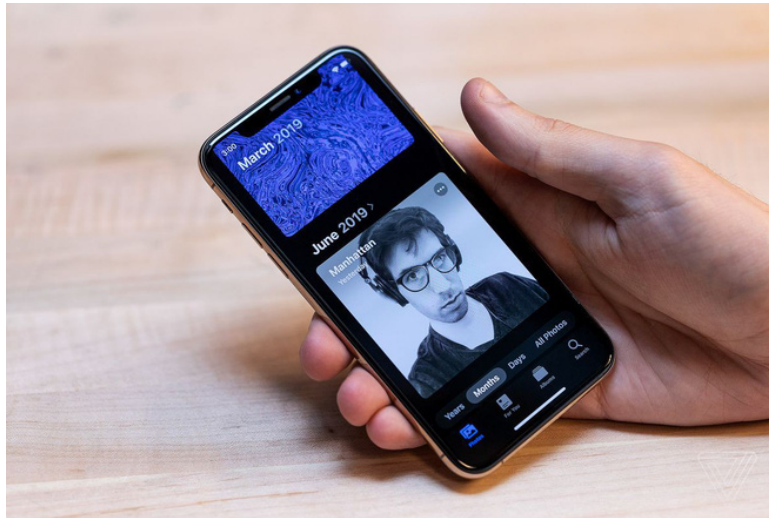

Here are the most outstanding features of iOS 13, you can consult before deciding whether to update this test or not.

Dark Mode interface

The iOS 13 Dark Mode interface will turn the entire system, Apple's default application, Settings menus, and notifications into a dark background. Since the API has not been updated, third-party applications have not changed.

To activate Dark Mode on iOS 13, go to Settings -> select Display & Brightness. Meanwhile, the interface of the entire installation will turn black, the main screen interface is darker, the font changes to white, the dock below the place where the application calls and the message is also darker. .

With iOS 13, users can choose to set up based on the setting of the Sun or schedule to automatically switch to the Dark Mode interface.

Photos

The default iOS Photos app has added new features including:

1. New view.
2. Automatically arrange smart photos.
3. Suggest commemorative photos from time to time or remind you of commemorative photos of the past years to help you remember old memories.

1. Set of new photo editing tools with simple interface, only one scroll wheel to adjust the level for each editing mode. This tool allows users to adjust brightness, saturation, white balance, contrast, dark light, sharpness, texture and noise reduction easily.