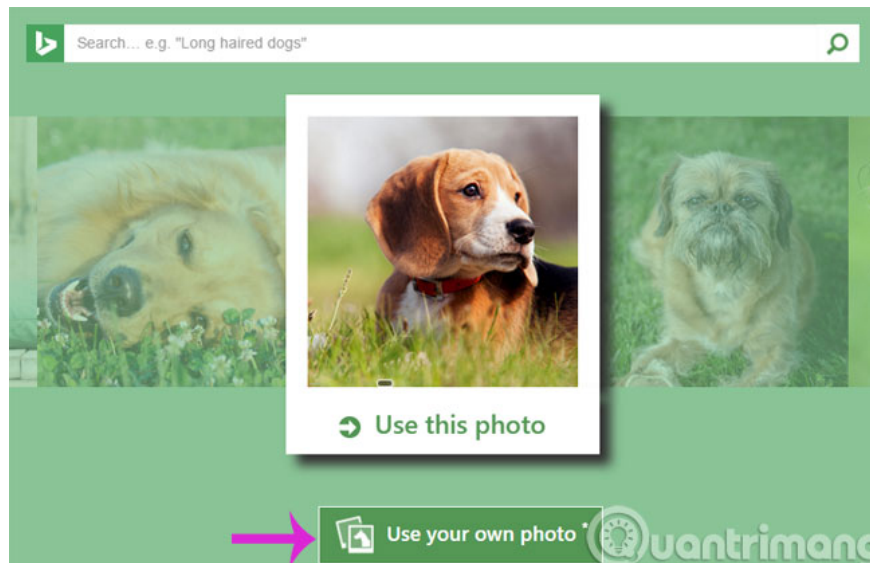

Experience the Fetch fun app - What is your dog?

In the past, many people who laughed didn't pick up their mouths with applications like How Old Do I Look or How Dude Do I Look. This time, we will introduce another funny application, called Fetch - What is your dog? (What kind of dog do you like?). Please consult.

In the past, many people "laughed not picking up the mouth" with applications like How Old Do I Look or How Dude Do I Look. This time, we will introduce another funny application, called Fetch - What is your dog? (What kind of dog do you like?). Please consult.

Step 1: Access the Fetch home page, click Use your own photo

Visit the Fetch home page

Step 2: After that, the application will "return" the result to you corresponding to the photo you uploaded

1. Website of handsome measurement to eat according to Microsoft's age guessing service
2. Technology guesses age through photos of How-Old.net
3. Application on iPhone predicts lost date