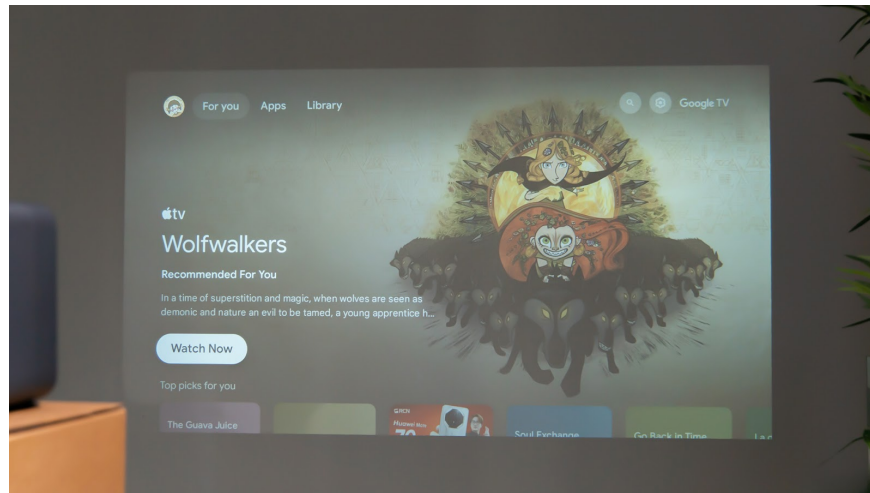

Cinema has long been an indispensable spiritual food in life. The long lines of people in front of the cinema every weekend are a clear proof of the strong attraction of this art form.

However, the cinematic experience is no longer limited to the cinema. You can completely immerse yourself in the latest blockbusters right in your own home. No need to jostle or calculate the time, "watching movies" at home brings freedom, comfort and also saves a lot of money. A private space, complete moments - all just a projector away. Understanding this, Xiaomi has brought the Xiaomi Smart Projector L1 Pro with a series of outstanding features, good display quality and a reasonable price.

## **Top-of-the-segment 400 lumens brightness, automatic calibration**

For those who are passionate about the seventh art, display quality is always the top priority. Xiaomi Smart Projector L1 Pro is the perfect answer, enough to satisfy even the most demanding audiences.

Xiaomi Smart Projector L1 Pro not only scores in image but also in convenience. The intelligent Auto Focus feature allows for quick focusing, combined with Auto Keystone Correction to automatically adjust the image when the projector is placed off-center, ensuring every frame is always straight and accurate.

With the ability to project a maximum screen of up to 120 inches, the device opens up the world of high-end cinema right in your home space. From breathtaking action scenes to romantic scenes filled with emotions, all are reproduced brilliantly. Not only for entertainment, this device also provides effective support in studying and working, helping to project documents and lectures on a large screen, improving concentration and efficiency.