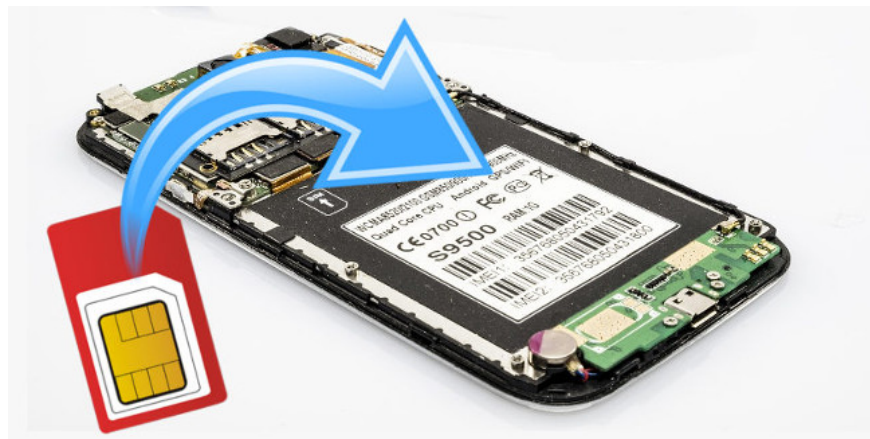

If you've ever changed your network with your mobile phone, you'll know about the SIM card. **SIM** is from the representative for **Subscriber Identity Module** (translated: subscriber identification), with **SIM**, the new technology device can connect to the mobile network. From there, users can contact or access the Internet and vice versa, the operator will know if the user is using their service or not.

SIM card is the place to store information used to authenticate users of the network. In the past 27 years, we have been accustomed to seeing the SIM in the form of a small card, containing the chip to fit into the phone. But did you know that in 1991 the SIM card was as big as a credit card now? Over time, it decreases in size and is as compact as it is today.

Currently, most of us are using plastic SIM cards with easy-to-disassemble chips in different size standards such as regular mini-SIM, micro or nano.

When you want to change the network, simply remove the old SIM card in your phone and put it in a SIM card, if your phone is unlocked! However, this is not the only way users can change networks, because **Embedded SIM** (eSIMs) tags are starting to be used in the market.

What is Embedded SIM?

Embedded SIM is like its name - is an ' *embedded* ' SIM card inside the device, there is no separate SIM card on the phone and you cannot remove it from the device. It is placed inside the motherboard and cannot be removed. However, like the SIM card can be exchanged, you can change the SIM card to another network if it is not locked.