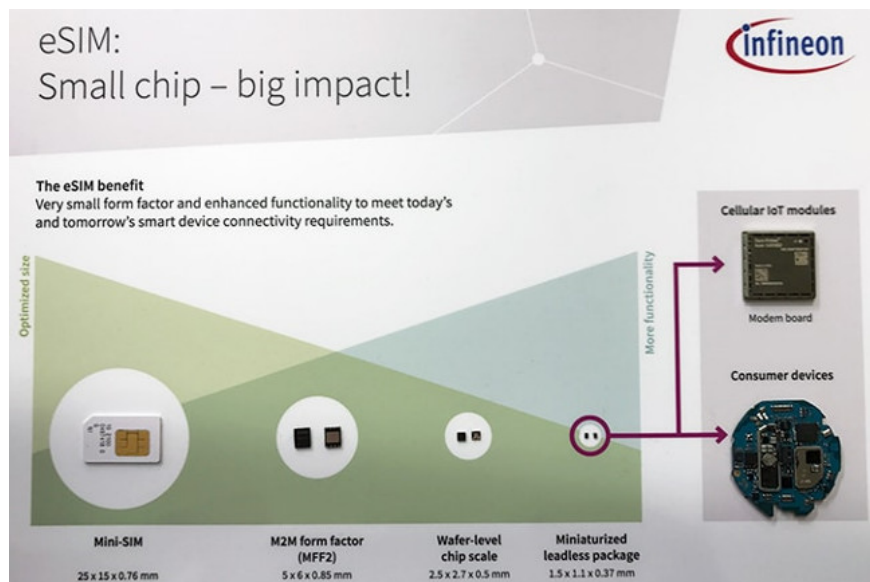

The biggest advantage of eSIM is convenience . If you want to use multiple plans on your phone, you can exchange and change them the way you need. This makes it perfect for those who don't want to be embarrassed with physical SIM cards whenever they want to change.

In addition, the benefits that eSIM offers are obvious:

1. Simple connection, just use Wi-Fi.
2. No need for easy SIM cards.
3. No worries about standard Nano SIM or microphones every time you switch devices.
4. Available for all mobile devices and networks, easily switch networks when needed.
5. Convenient in local network when traveling abroad.
6. Compact, space-saving inside the machine to add other features or optimize thinness, increase aesthetics.