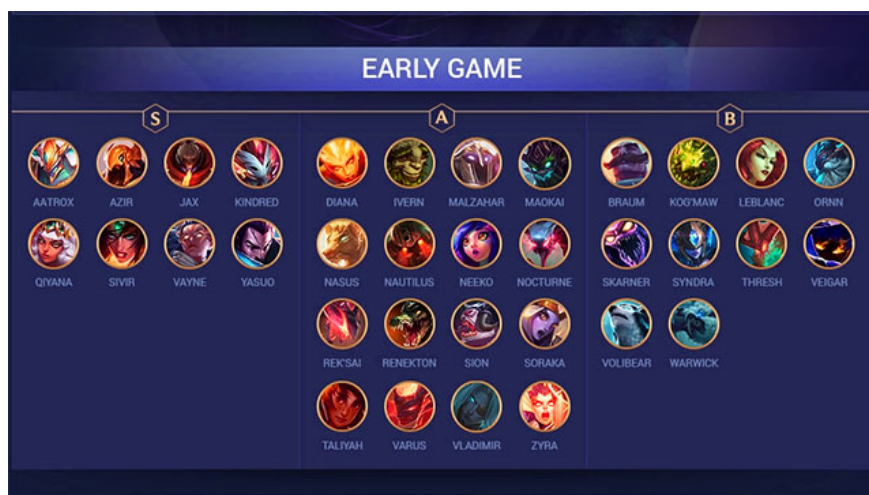

DTCL champion rank 9.22 from strong to weak

In this is a strong champion in DTCL 9.22 in each stage of the game, remember the strongest generals DTCL 9.22 and prioritize pick for your squad offline.

The strong champion in DTCL 9.22 gamers still do not know what those names are because this is a completely new remake. However, you can still pick the strongest champions in the Arena of Truth 9.22 according to the list below based on PBE.

These champions are ranked based on playability tested on the PBE server. But these champions are still in their infancy and rely on a variety of balance changes, so this ranking hasn't remained the same over time. Now choose your champion.

1. Guiding formation and equipment suitable for Kai'Sa Arena of Truth
2. New stages in the Arena of Truth 9.22
3. How to register to download the Arena of Truth Mobile earliest

The strong generals Arena of Truth 9.22 according to the game stage

1. **S-Tier:** The strongest champions that all gamers want to prioritize in their teams
2. **A-Tier:** The generals are suitable for a lot of strong teams in the meta game.
3. **B-Tier: Heroes that** are strong only when they have the right tendencies.
4. **Not included in the list:** Champions are rarely disputed and if any champions are more suitable, they will be replaced at any time. Or not suitable if it appeared at that time.

Early game