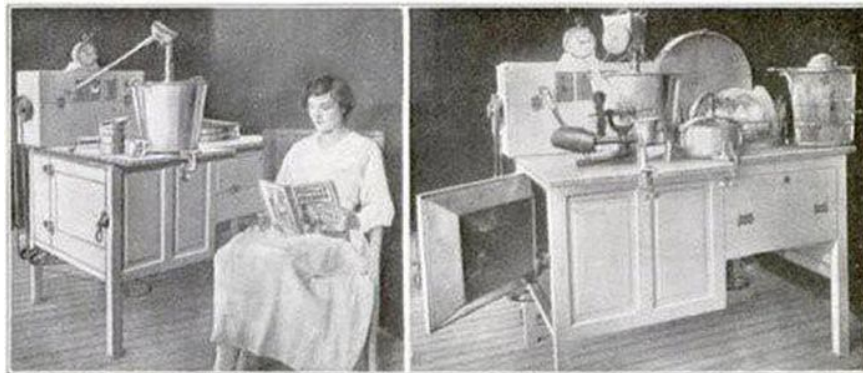

Showing the Electrified Kitchen Cabinet in-Use: At the Left, Bread is being Mixed. While at the Right a Food Chopper is Shown Connected, and the Dishwasher with Some Other Appliances Are Visible.

Electric kitchen cabinet is an invention invented with the purpose of helping housewives do housework in special ways. By integrating the hardware connected to the engine, this cabinet has the function of kneading bread dough, cutting food, making ice cream. It is also an automatic dishwasher and clock alarm. It is easy to see that this invention has been tasked with each individual device today.

You finished reading the article "**Discover the strange inventions of the last century**" edited by the [TipsMake](#) team. We hope this article has provided you with many useful tech tips and tricks. You can search for similar articles on tips and guides. Thank you for reading and for following us regularly.