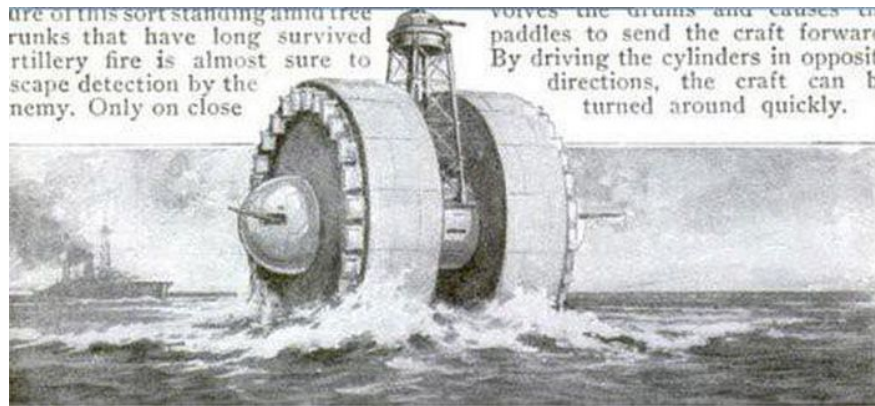

The plan to build a sea tank was submitted to the National Defense Council in 1917, with the aim of supporting maritime defense operations. Basically, the Sea Tank has a two water wheel design and two turrets, one turret at the center of the wheel shaft. However, a warship appears to be much safer and less complicated.