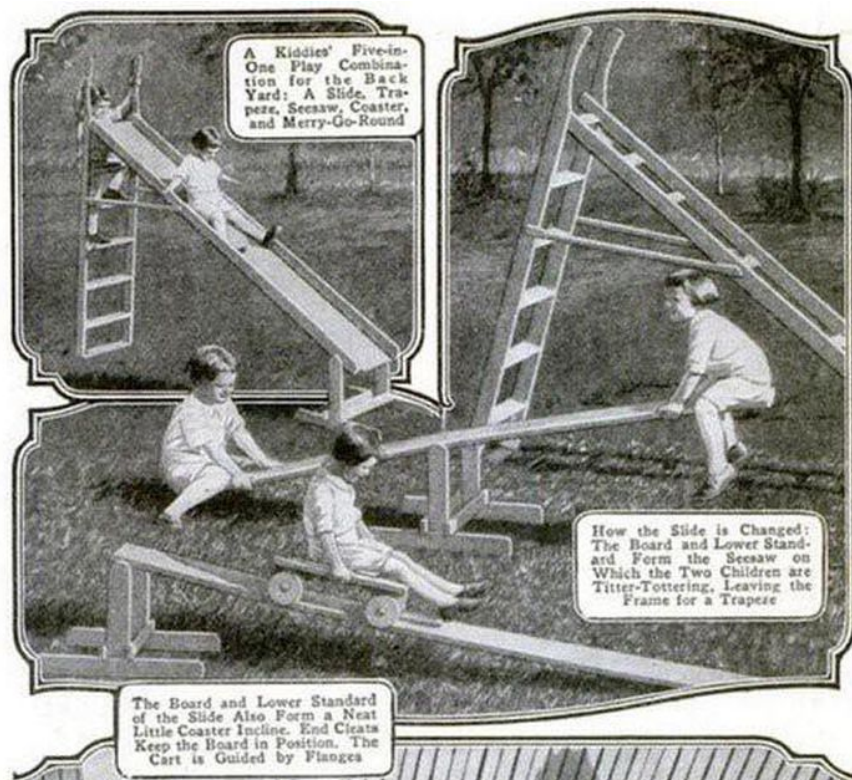

Discover the strange inventions of the last century

In the history of development, there have been inventions that have changed human lives to help us have a better life. However, there are still strange inventions that are still applied to this day.

The plan to build a sea tank was submitted to the National Defense Council in 1917, with the aim of supporting maritime defense operations. Basically, the Sea Tank has a two water wheel design and two turrets, one turret at the center of the wheel shaft. However, a warship appears to be much safer and less complicated.

The movable table is a folding table, designed with the purpose of space saving. The two side folding wings can be expanded or narrowed depending on different usage needs in the family. Easy to see, this is a very popular smart furniture today.

5-in-1 playgrounds are smart, but not safe for children. The slide will initially become a monkey bridge after removing the board. Placing the plank on a lower leveling support creates a seesaw.

This vehicle is not a submarine, nor is it a private motor boat. However, it can keep the operator in a slightly submerged and floating state. Depth can be controlled by 4 planes on either side and rider controlled by foot pedal.