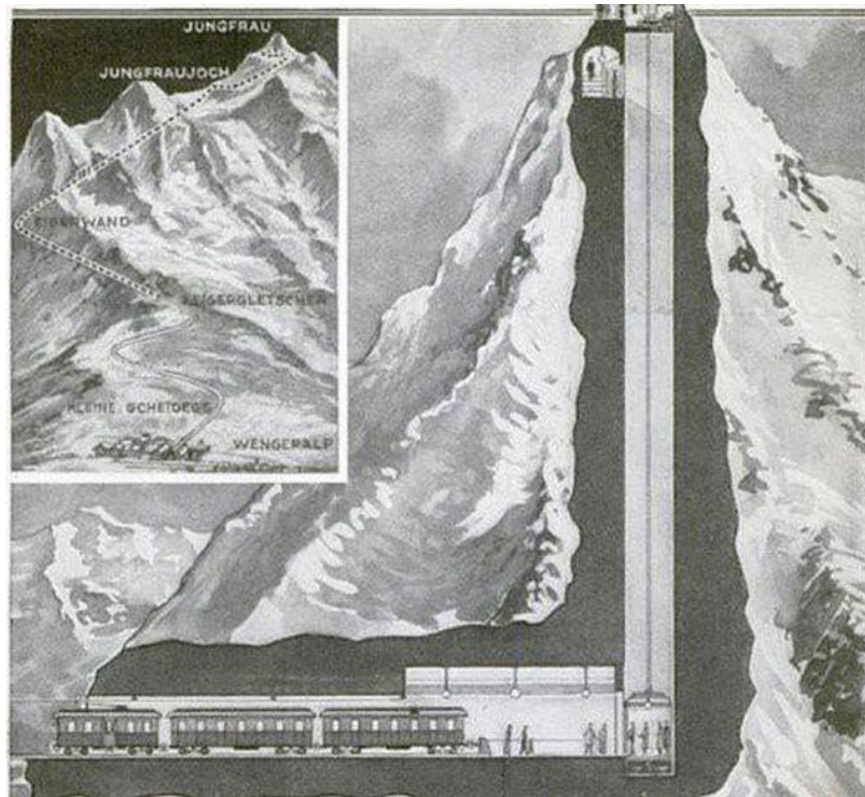

The plan to build a sea tank was submitted to the National Defense Council in 1917, with the aim of supporting maritime defense operations. Basically, the Sea Tank has a two water wheel design and two turrets, one turret at the center of the wheel shaft. However, a warship appears to be much safer and less complicated.

The movable table is a folding table, designed with the purpose of space saving. The two side folding wings can be expanded or narrowed depending on different usage needs in the family. Easy to see, this is a very popular smart furniture today.

Jungfrau railway line was built for 16 years and completed in 1912, to attract tourists to the part of the Alps mountains within Switzerland. As planned, visitors can reach the top of the famous Jungfrau mountain by a special elevator.