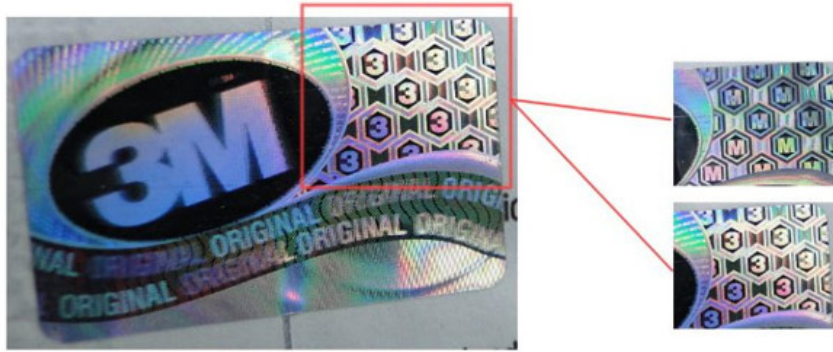

Differentiate between fake 3M masks

Here are some ways to identify what is a genuine 3M mask, which is a fake 3M mask, you can refer to choose a mask that protects your health and your family members' family.

Differentiate between real and fake 3M masks

Print : On a true 3M mask, the text is very sharp and on the fake mask, the strokes are so dirty, almost unreadable.

HÀNG GIẢ

HÀNG THẬT

3M Logo : On the genuine 3M logo printed with thick stroke, on the fake line, thinner text.

HÀNG GIẢ

HÀNG THẬT

3M logo size : The size on the actual product is smaller than the fake one.

HÀNG GIẢ

HÀNG THẬT

Strap holder : On a true 3M mask the strap keeps the strap quite 'tight', while the fake looks more 'spacious'.

HÀNG GIẢ

HÀNG THẬT

Anti-counterfeiting stamps: Stamps on real 3M masks when changing the perspective you will read the letter '3' or the letter 'M'. However, anti-counterfeiting stamps are only affixed to the box, so if you buy 3M masks individually, you should pay attention to the above distinguishing features.