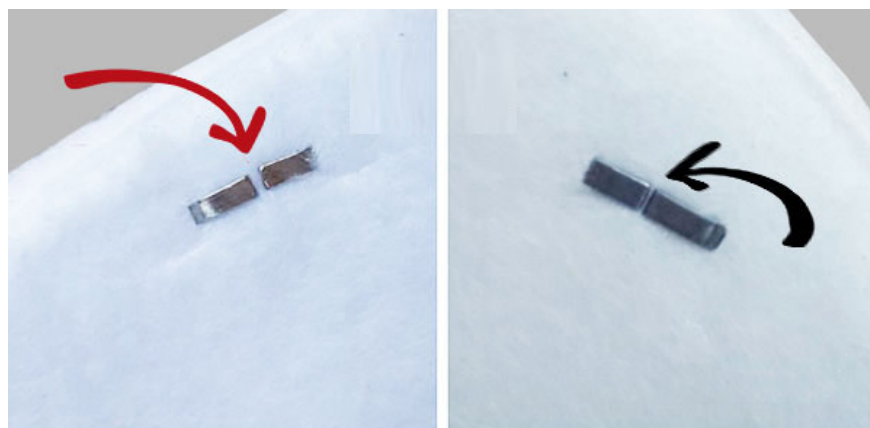

Differentiate between fake 3M masks

Here are some ways to identify what is a genuine 3M mask, which is a fake 3M mask, you can refer to choose a mask that protects your health and your family members' family.

Differentiate between real and fake 3M masks

Print : On a true 3M mask, the text is very sharp and on the fake mask, the strokes are so dirty, almost unreadable.

HÀNG GIẢ

HÀNG THẬT

3M Logo : On the genuine 3M logo printed with thick stroke, on the fake line, thinner text.

HÀNG GIẢ

HÀNG THẬT

3M logo size : The size on the actual product is smaller than the fake one.

HÀNG GIẢ

HÀNG THẬT

Strap holder : On a true 3M mask the strap keeps the strap quite 'tight', while the fake looks more 'spacious'.

HÀNG GIẢ

HÀNG THẬT

Anti-counterfeiting stamps: Stamps on real 3M masks when changing the perspective you will read the letter '3' or the letter 'M'. However, anti-counterfeiting stamps are only affixed to the box, so if you buy 3M masks individually, you should pay attention to the above distinguishing features.