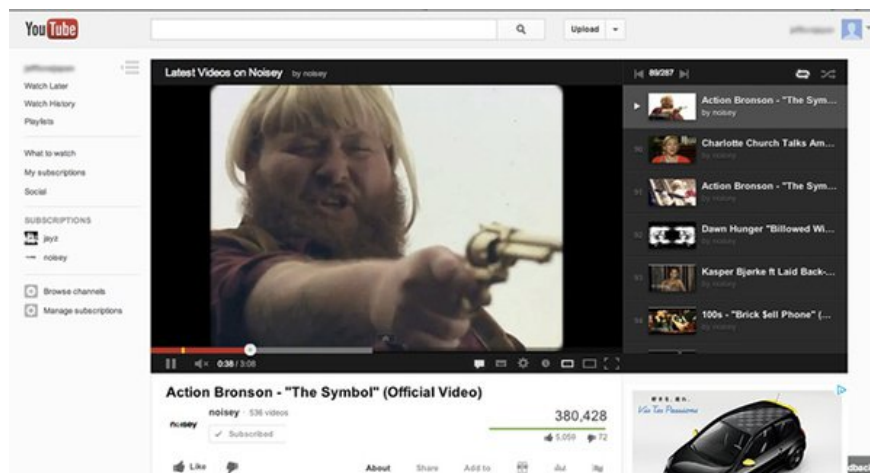

Different opinions when YouTube changes the interface

This morning, YouTube users will be very surprised when the interface of the website watching their familiar videos becomes extremely new.

This morning, YouTube users will be very surprised when the interface of the website watching their familiar videos becomes extremely new.

Pursuing a simple design style, it seems that YouTube's open video frame has grown a bit more than the previous interface, described by some as a bit confusing to the playlist system, subscription and related videos ' *page location* ' around the video part being played.

New interface of YouTube, fortunately, is not strange to users. Related videos and videos of the same user will be displayed next to the video frame, instead of at the top of the site.

It can be said that the interface change is a relatively necessary step for YouTube, especially when Google has been investing heavily in this golden egg.

Some users after experiencing this interface give conflicting opinions. Some people think that changing the interface with the video player center is easier to see than before. However, others believe that they are still unfamiliar with the video system of the user displayed right on the right side of the video player box.