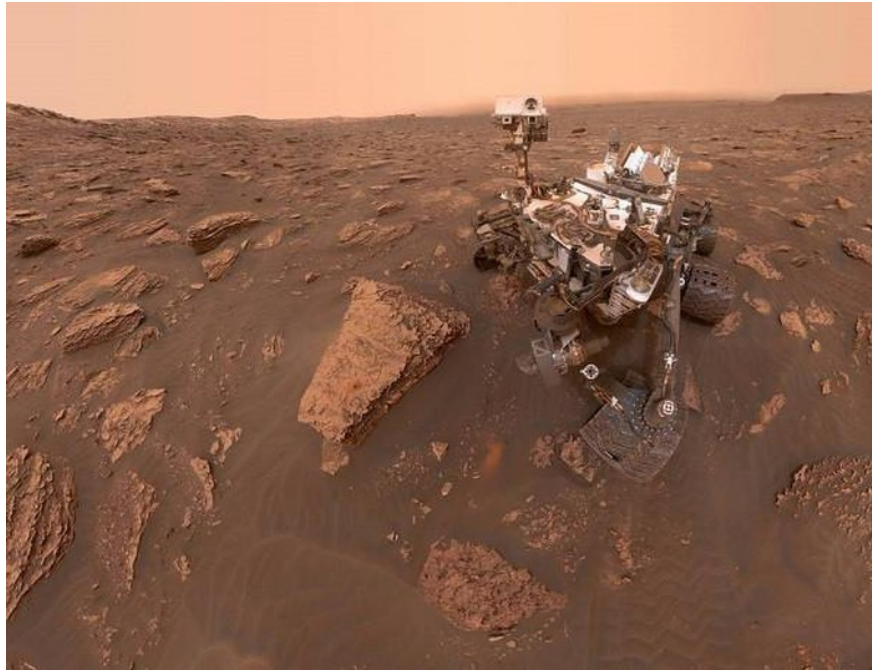

This is the phenomenon of seeing familiar objects even though they are not.