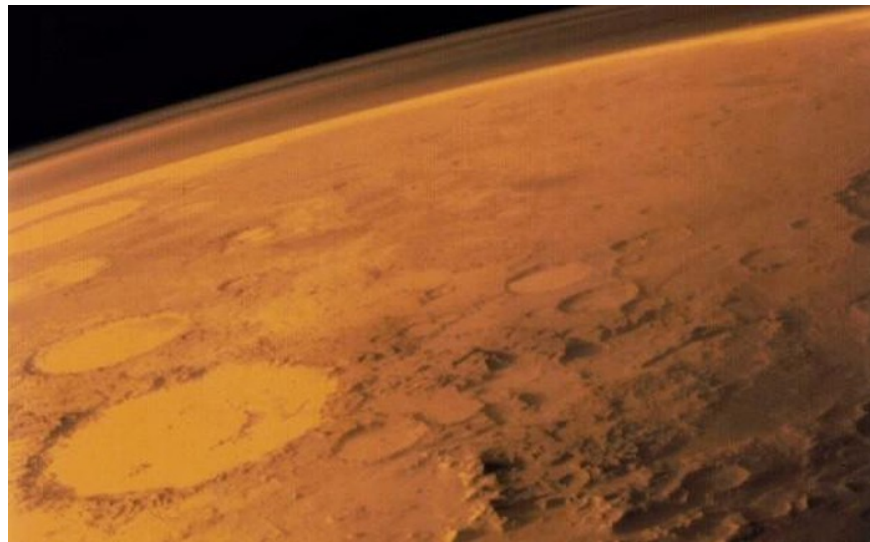

## Detecting strange objects like alien coffins on Mars

Analyzing photos taken by NASA, alien hunting expert Mister Enigma said that the 'strange object' looked like a coffin containing mummies in Egypt.

Alien life hunters have discovered a new sign on the Red Planet from photographs taken by the US Space Agency (NASA). Accordingly, some people claim to see a "strange object" like a coffin containing mummies in Egypt.

In a second video posted, Mr. Mister Enigma mentioned a picture of two weird faces carved on the cliff of Mars, opposite the strange Egyptian mummy. "Is this an alien burial ground?" He questioned.

The incident has caused a lot of controversy, some people claim that Mr. Enigma edited the photo of NASA during the analysis. While many people completely believe that this is the burial area of ??ancient aliens.

Earlier, the discovery of strange objects on Mars shaped like faces, human bones or animals was not uncommon.

In 2014, the image of the Martian surface with similar objects . the human thigh bone caused witnesses to `` creepy hair ". Many ideas that this is a fossil from civilization has disappeared, but according to NASA may be this rock has a strange shape due to erosion.