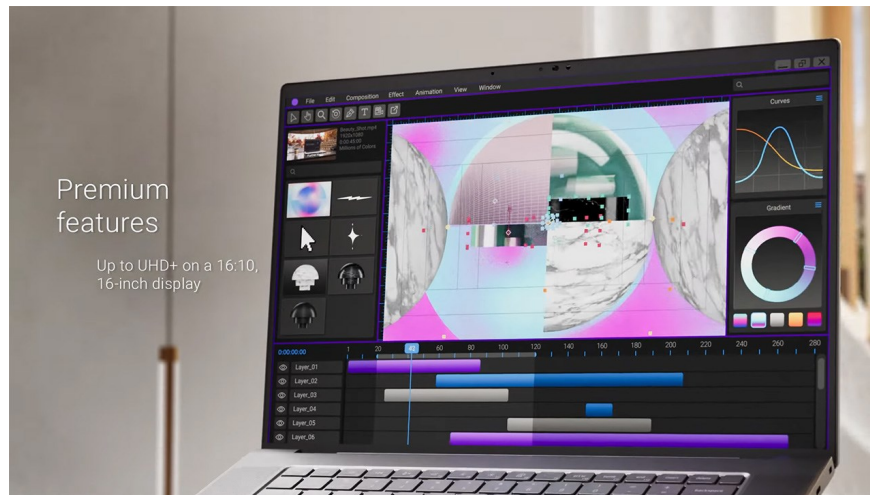

Harness the power of NVIDIA RTX graphics

For those who demand the best graphics performance, the Precision 7680 is available with NVIDIA RTX Ada graphics. These advanced GPUs deliver stunning visuals, accelerated rendering, and real-time ray tracing, making them ideal for professionals working in fields like visualization, engineering, and product design.

Display captures every detail

The Precision 7680's 16-inch FHD+ display delivers exceptional clarity and vivid colors, ensuring your work looks its best. An anti-glare coating makes the workstation easy to use even in bright environments.