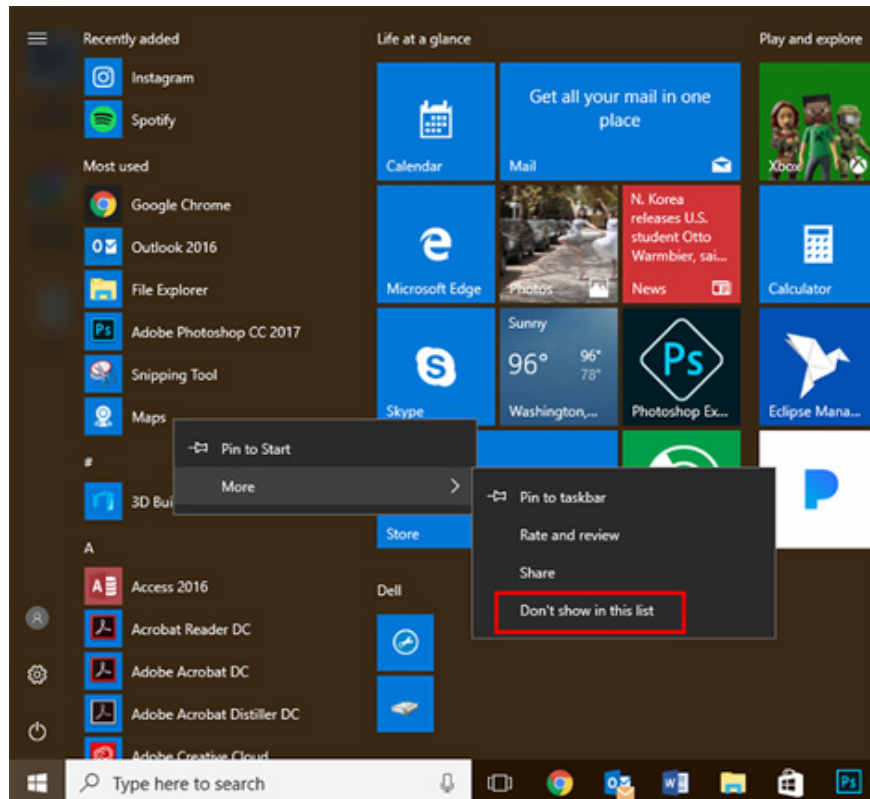

Delete the entire list

If you want to remove the entire list from Start Menu, follow the steps below:

Go to **Settings > Personalization > Start** . In the **Show most used apps** section , turn off the **Show most used apps** feature .