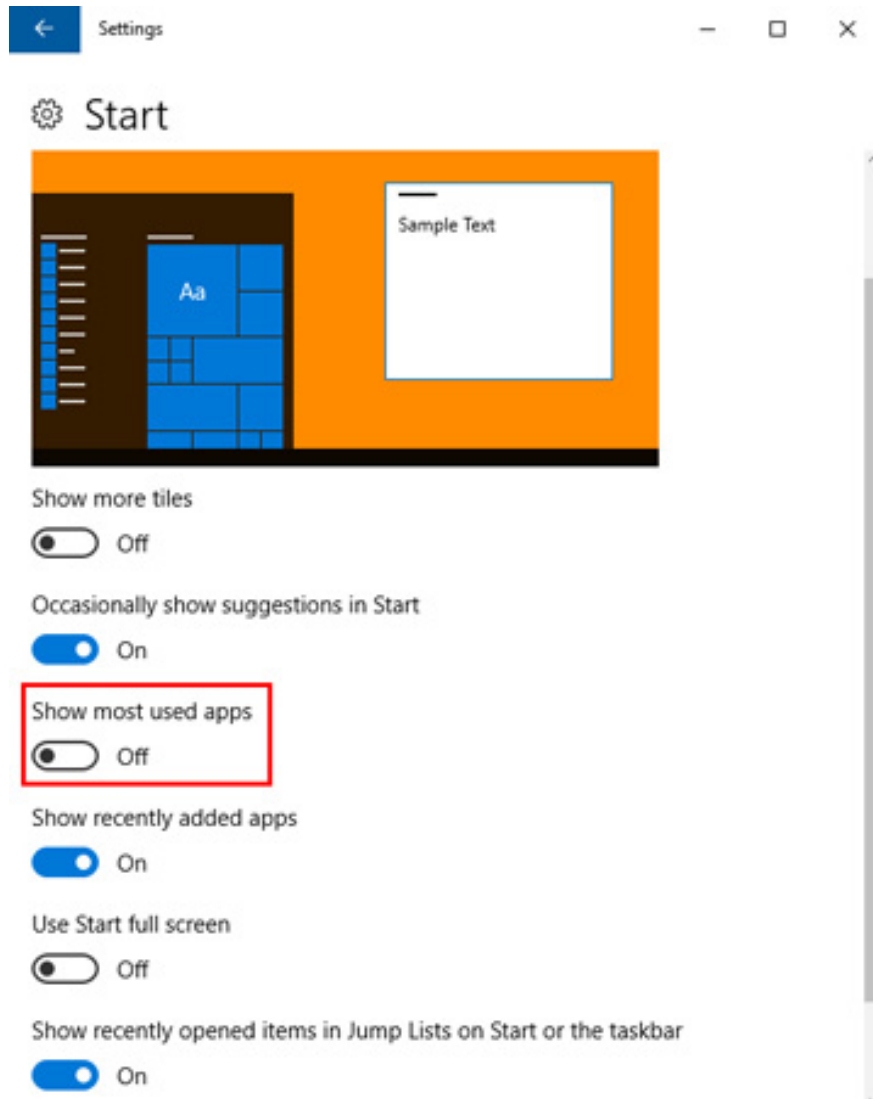

If you want to delete a specific application from the list, follow these steps:

1. Click on the **Windows** button to open the Start Menu.
2. Right-click the application you want to delete from the **Most Used** list
3. Click **More> Don't show in this list** .

Delete the entire list

If you want to remove the entire list from Start Menu, follow the steps below:

Go to **Settings > Personalization > Start** . In the **Show most used apps** section , turn off the **Show most used apps** feature .