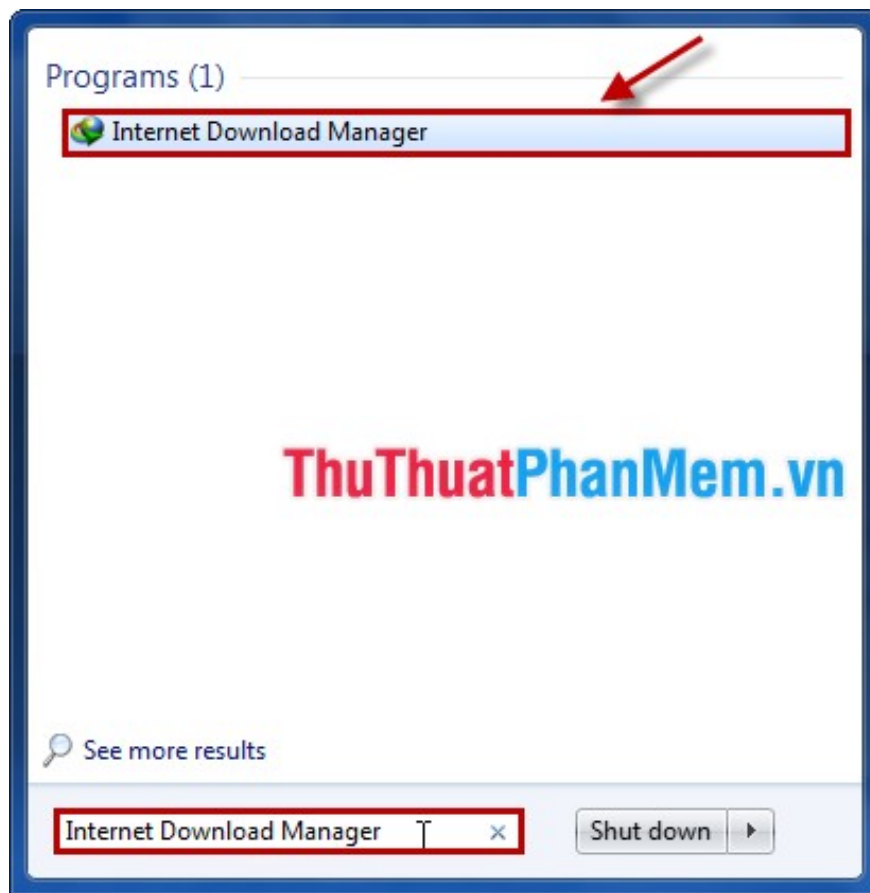

Method 2: Double click on the Internet Download Manager icon under the system tray of the computer (if you let IDM start with Windows).