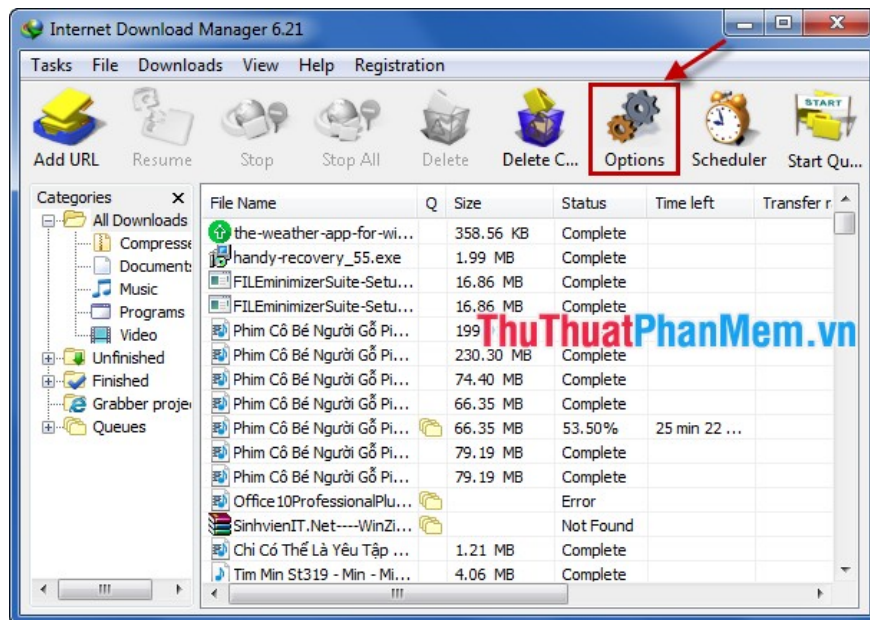

Method 2: Double click on the Internet Download Manager icon under the system tray of the computer (if you let IDM start with Windows).

Step 2: On the IDM interface, select **Options** .

Step 3: In the **Internet Download Manager Configuration** window, select the **Connection** tab .