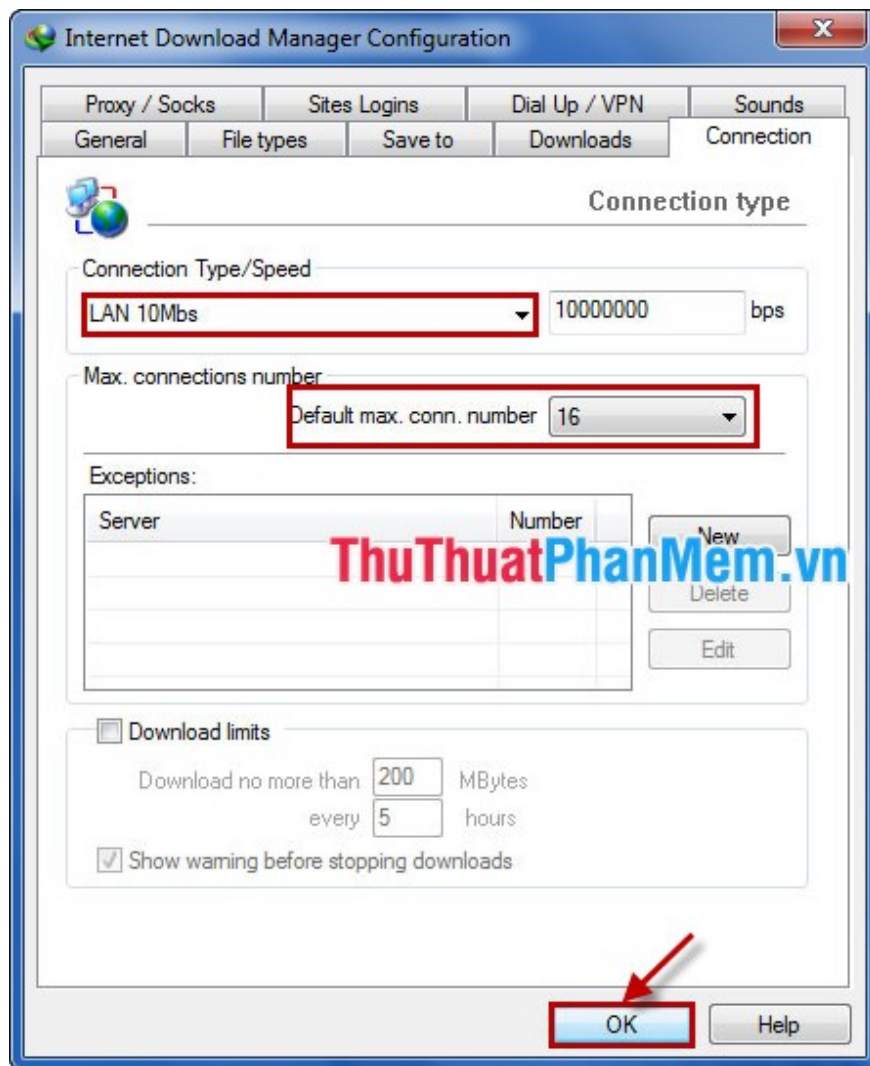

So, with these simple steps, you can increase the download speed of IDM, depending on the version of IDM you use that you set according to that version. Good luck!

You finished reading the article "**Custom guide to increase download speed on IDM**" edited by the [TipsMake](#) team. We hope this article has provided you with many useful tech tips and tricks. You can search for similar articles on tips and guides. Thank you for reading and for following us regularly.