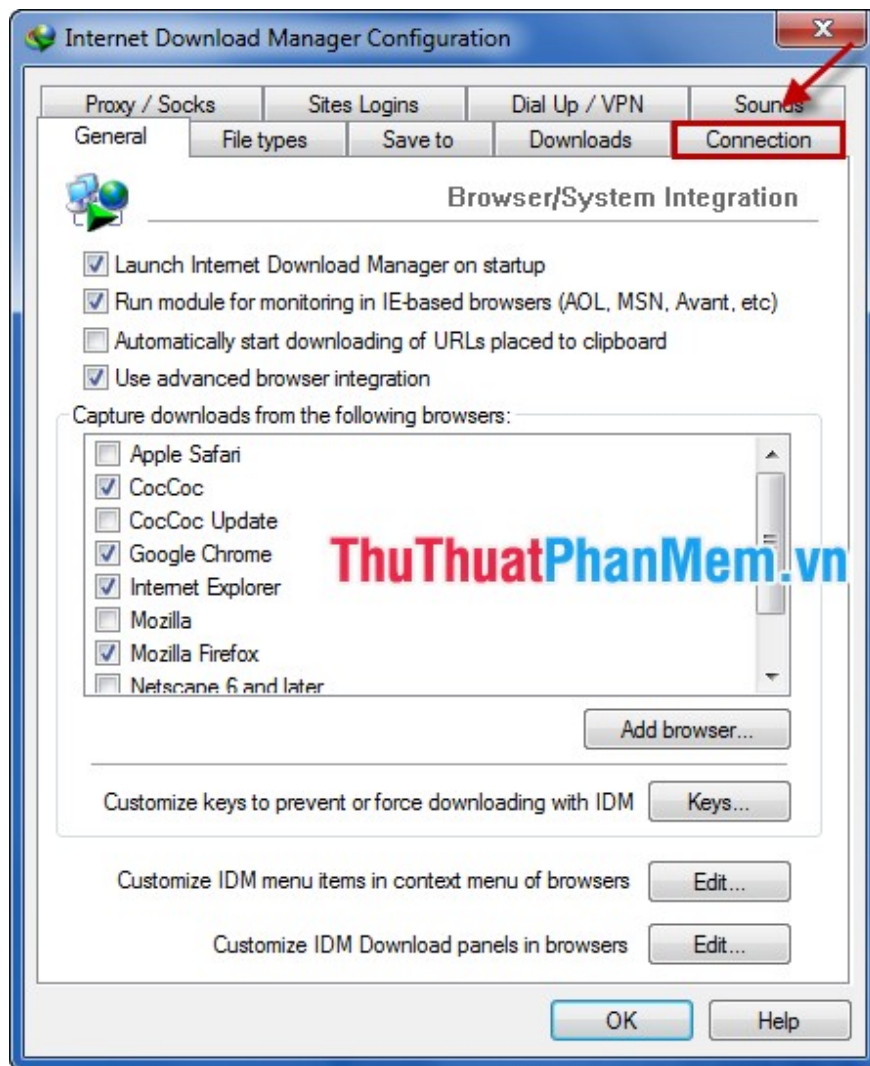

Method 2: Double click on the Internet Download Manager icon under the system tray of the computer (if you let IDM start with Windows).

Step 2: On the IDM interface, select **Options** .

Step 3: In the **Internet Download Manager Configuration** window, select the **Connection** tab .