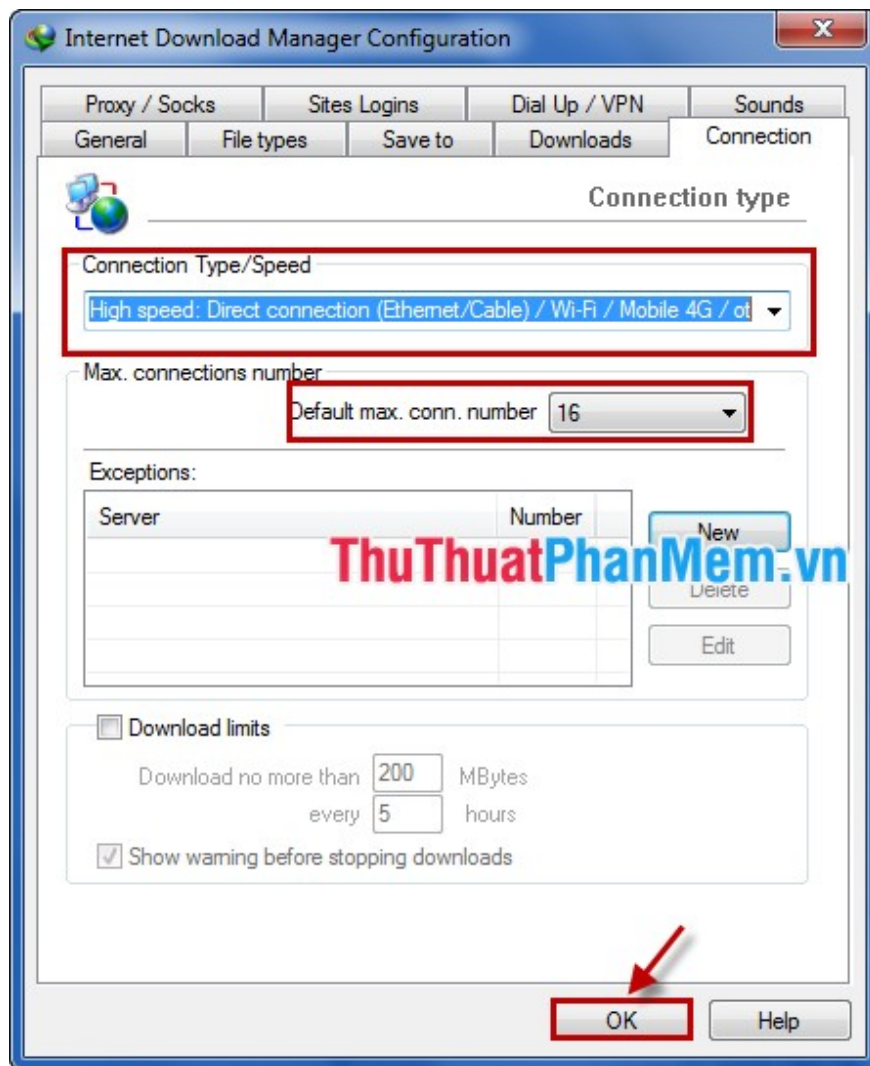

Increase download speed with older version of IDM

For older versions of IDM, follow the steps above to open the **Connection** tab in the **Internet Download Manager Configuration** window .

In the **Connection** tab you set as follows:

- In **Connection Type / Speed**, select LAN 10Mbs.
- **Default.max** section . **I n. number** you choose 16.

Then click **OK** to save the settings.