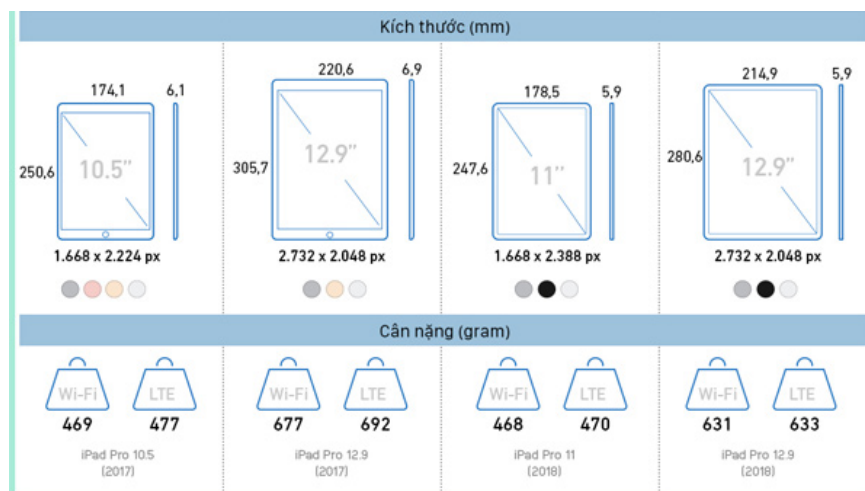

# Compare the iPad Pro 2018 with the predecessor device 2017

To learn more about the differences between iPad Pro 2018 and the 2017 duo, please watch the Infographic below:

New Apple launches iPad Pro 2018 with new design and terrible configuration. The new iPad Pro has an ultra-thin screen border, incorporating Face ID face detection technology, eliminating traditional physical home keys and headphone jacks.

Compared to the 2017 version, the iPad Pro 2018 has a smaller overall size and lower battery capacity.

To learn more about the differences between the iPad Pro 2018 and the 2017 duo, please follow the Infographic below:

Chip xử lý			
 <b>Apple A10X Fusion (10 nm)</b> iPad Pro 10.5 (2017)	 <b>Apple A10X Fusion (10 nm)</b> iPad Pro 12.9 (2017)	 <b>Apple A12X Bionic (7 nm)</b> iPad Pro 11 (2018)	 <b>Apple A12X Bionic (7 nm)</b> iPad Pro 12.9 (2018)
RAM, bộ nhớ trong			
 <b>4 GB RAM</b>  <b>64/256/512 GB</b> iPad Pro 10.5 (2017)	 <b>4 GB RAM</b>  <b>64/256/512 GB</b> iPad Pro 12.9 (2017)	 Không rõ  <b>64/256/512 GB hoặc 1TB</b> iPad Pro 11 (2018)	 Không rõ  <b>64/256/512 GB hoặc 1TB</b> iPad Pro 12.9 (2018)