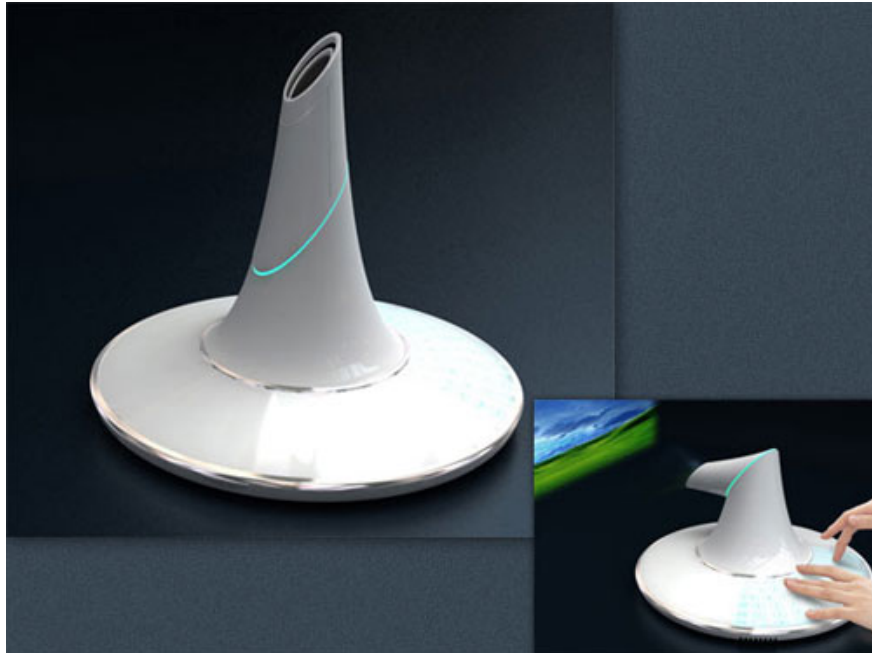

Apple iPad can be excellent in features but the design doesn't cause much surprise. In the eyes of Apple fans, iPad tablets should look like the image above.

HP LiM is equipped with a transparent screen and a sleek stylized case.

B-membrane looks like strange UFO object integrated projector and virtual keyboard.

Kyle Cherry's **canvas** is not only a laptop but also a work of art.

Zafiro has a transparent mirror screen that supports hand interaction and body movement.

The Useful Ambient display.

a OLED is embedded into the skin of cuppa to allow for updates of friends and even to allow of access of instant messenger.

PC bookshelf

Sunho Son and Scott Shim create a bookshelf computer, which is a compact, multimedia entertainment center.