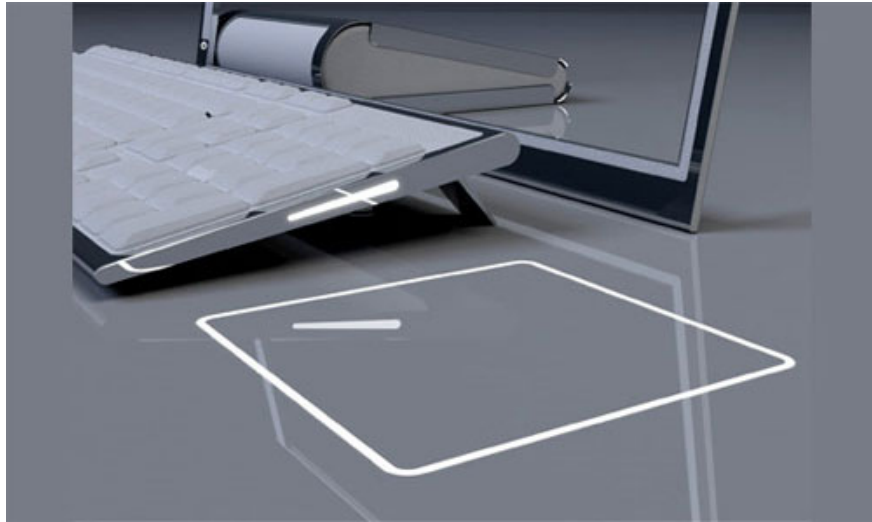

B-membrane looks like strange UFO object integrated projector and virtual keyboard.

Kyle Cherry's **canvas** is not only a laptop but also a work of art.

Zafiro has a transparent mirror screen that supports hand interaction and body movement.