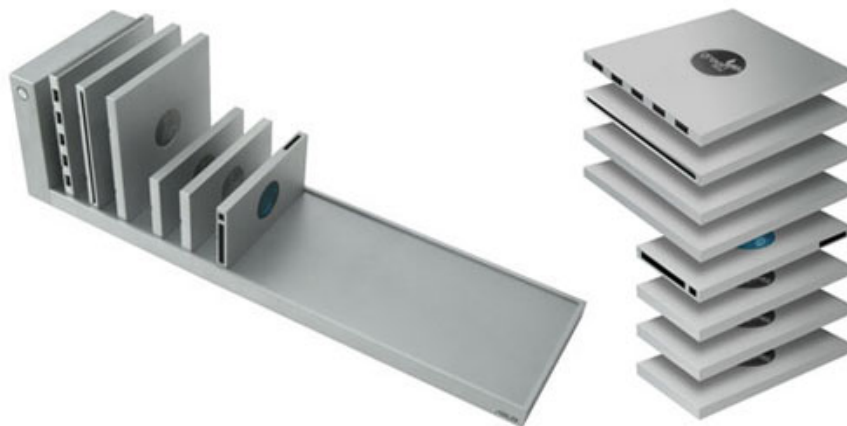

Collection of 'super laptops' of the future

Laptops in the coming years no longer hold designs folded with two screen parts - today's boring keyboard.

Laptops in the coming years no longer hold designs folded with two screen parts - today's boring keyboard.

The product design concept (concept) gives consumers a glimpse of the technology is not yet born but also makes them " *uneasy* " because do not know when such a device will be realized.

Asus Bookshelf PC is assembled and split into several separate pieces, supporting users to easily upgrade or change parts.

cuppa Keyboard - a keyboard that is responsive and comfortable. Function keys have been given names so they are so much more useful. The keys can contract into the body of cuppa for ultra portability.

The Useful Ambient display.

a OLED is embedded into the skin of cuppa to allow for updates of friends and even to allow of access of instant messenger.

PC bookshelf

Sunho Son and Scott Shim create a bookshelf computer, which is a compact, multimedia entertainment center.