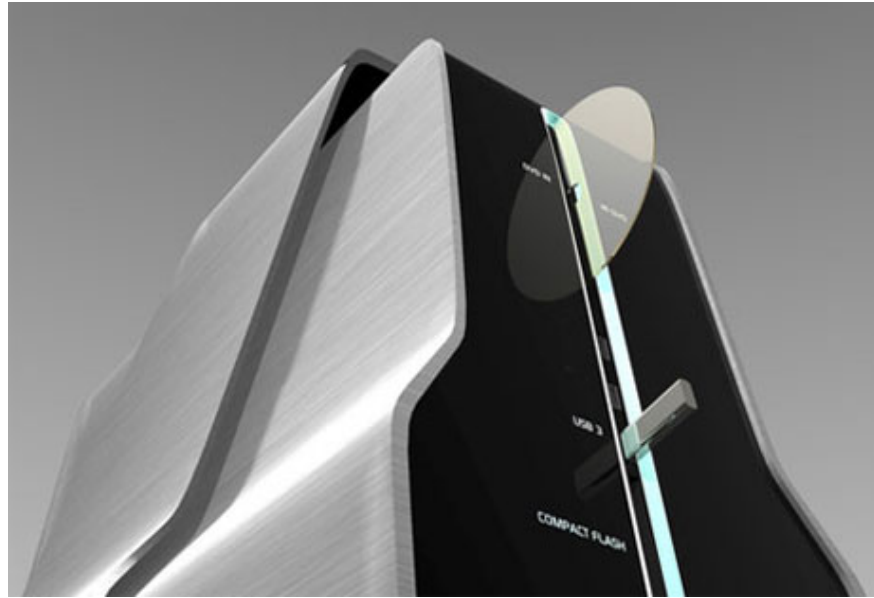

HP Tablet and Docking Concept