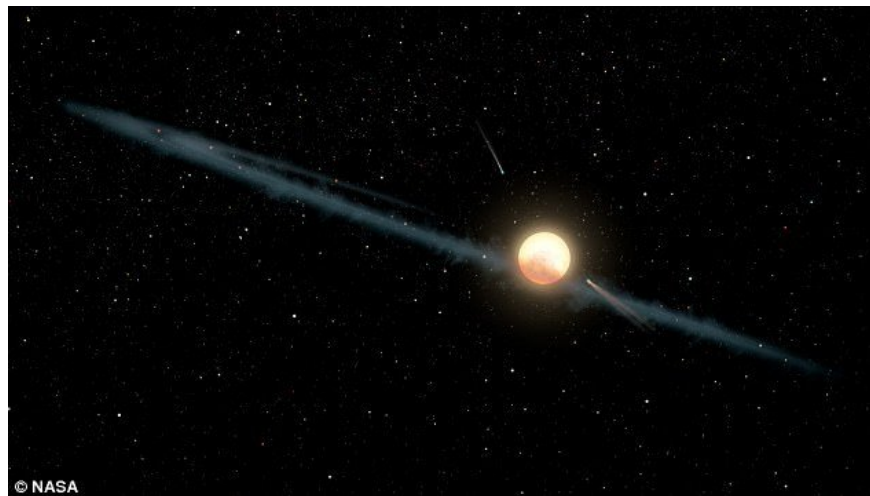

Close up of the star is said to be a giant structure of aliens

The Tabby star, also known as KIC 8462852, is located 1,400 light-years from Earth, unusually turned off and then bright, making scientists think of the possibility that it is a structure that aliens have built. to harness the star's energy.

The Tabby star, also known as KIC 8462852, is located 1,400 light-years from Earth, unusually turned off and then bright, making scientists think of the possibility that it is a structure that aliens have built. to harness the star's energy.

1. Which star lives the longest, brightest, biggest, . in the universe?
2. How big can the stars in the universe be?
3. Discover the smallest star in the universe, about 600 light-years from Earth

Although later studies did not find aliens' sign there, they found this star's strange point. The star changes the brightness continuously and fades away with amazing speed. In terms of the nature and age of this star, it is too dim and sometimes turns off. All known cosmic phenomena so far cannot explain this mystery of KIC 8462852.

Tabby stars fade with lightning speed.

Scientists are studying to solve the mystery of this strange star.

Scientists once thought that the Tabby star faded due to the loss of energy from alien devices.

There is a hypothesis called the virtual sphere Dyson that, an extremely advanced civilization can create a sphere from photovoltaic panels to encircle an entire star and harness all the emitted energy. from this star.