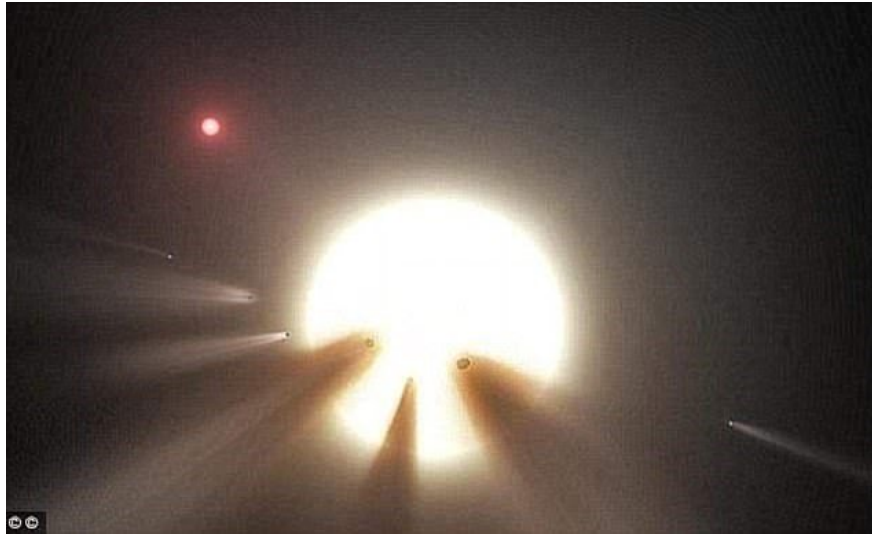

Close up of the star is said to be a giant structure of aliens

The Tabby star, also known as KIC 8462852, is located 1,400 light-years from Earth, unusually turned off and then bright, making scientists think of the possibility that it is a structure that aliens have built. to harness the star's energy.

The Tabby star, also known as KIC 8462852, is located 1,400 light-years from Earth, unusually turned off and then bright, making scientists think of the possibility that it is a structure that aliens have built. to harness the star's energy.

1. Which star lives the longest, brightest, biggest, . in the universe?
2. How big can the stars in the universe be?
3. Discover the smallest star in the universe, about 600 light-years from Earth

Although later studies did not find aliens' sign there, they found this star's strange point. The star changes the brightness continuously and fades away with amazing speed. In terms of the nature and age of this star, it is too dim and sometimes turns off. All known cosmic phenomena so far cannot explain this mystery of KIC 8462852.

Tabby stars fade with lightning speed.

Scientists are studying to solve the mystery of this strange star.

Scientists once thought that the Tabby star faded due to the loss of energy from alien devices.

There is a hypothesis called the virtual sphere Dyson that, an extremely advanced civilization can create a sphere from photovoltaic panels to encircle an entire star and harness all the emitted energy. from this star.