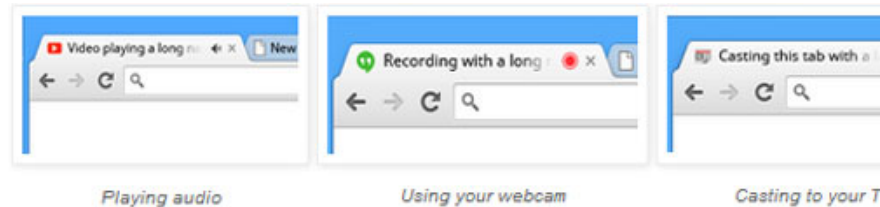

Chrome adds a tab notification icon that is playing music

Google recently launched Chrome 32 beta with some improvements and additions, most notably the speaker icon next to the sound card. Besides, Chrome also tells you which tab is using the webcam, which tab is playing the TV program.

Google recently launched Chrome 32 beta with some improvements and additions, most notably the speaker icon next to the sound card. Besides, Chrome also tells you which tab is using the webcam, which tab is playing the TV program.

This is a small feature but promises to be useful for users. The need to browse the web on multiple cards at the same time is huge. And during use, there may be web tags that will run advertisements. The new feature will help you quickly determine which tabs are playing audio and video ads to turn off.