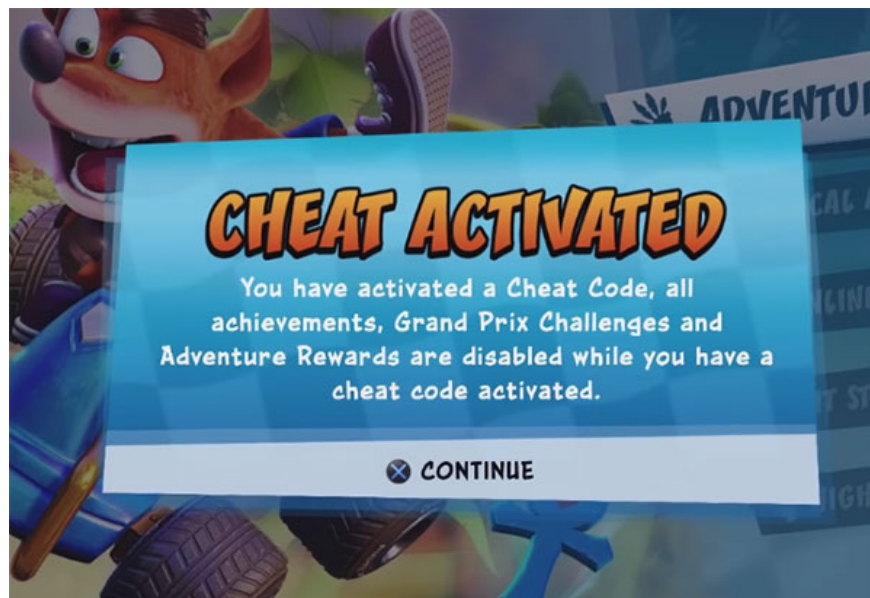

Crash Team Racing Nitro Fueled code for PS4